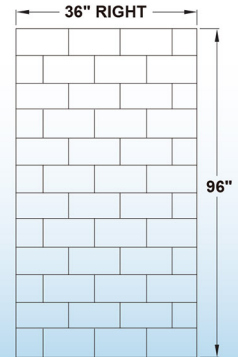

SWP3696-1-SU-H 1PCS