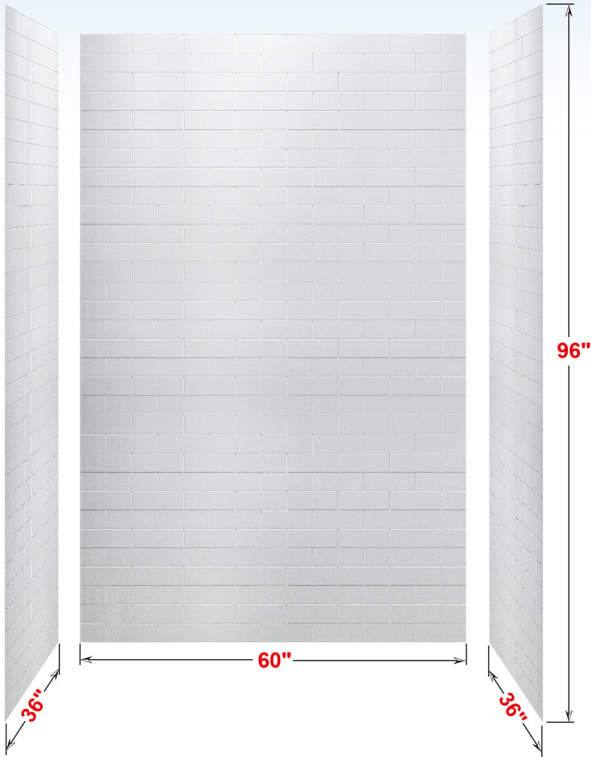

## SWP603696-1-SU-H

WOODBIDGE Solid Surface 3-Panel  
Shower Wall Kit, 36-in L x 60-in W x 96-in H,  
Staggered brick pattern, High Gloss , White

- ☑ **[KIT INCLUDES]:** Kit includes one 60-in x 96-in back wall panel, two 36-in x 96-in side panels , Everything ships in 1-box
- ☑ **[EASY TO INSTALL]:** Easy to install; ideal for remodeling as panels glue-up over existing surfaces
- ☑ **[MAINTENANCE FREE]:** Easy to clean, non-porous surface resists mold, mildew and bacteria, virtually maintenance-free
- ☑ **[FINISHED EDGE]:** Side panels are designed with a clean finish outer edge. No need to add extra trim to get a finished look.
- ☑ **[FIT BASE & TUBS]:** Walls Panels can be cut to fit around a shower base or bathtub configuration
- ☑ **[DIFFERENT HEIGHTS ]:** 96" Height Wall can be cut to 60" , 78" , 80" height to fit the bathtub or Shower base.
- ☑ **[SOLID SURFACE MATERIAL]:** Solid surface material is nonporous, the color and pattern running through the entire thickness of the product ; Stains or scratches are easily repaired
- ☑ **[WARRANTY]:** Covered by a 10-year warranty