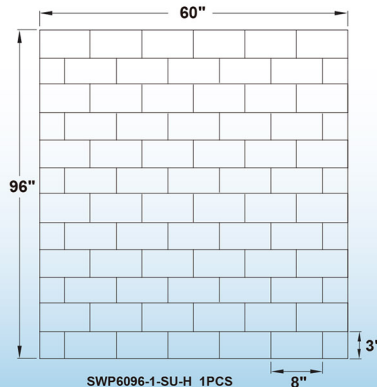

SWP6096-1-SU-H 1PCS