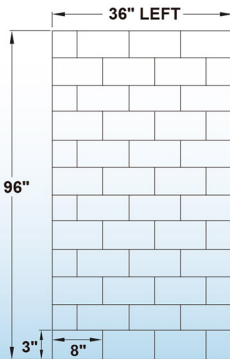

## SWP603696-1-SU-H

WOODBIDGE Solid Surface 3-Panel  
Shower Wall Kit, 36-in L x 60-in W x 96-in H,  
Staggered brick pattern, High Gloss , White

- ☑ **[KIT INCLUDES]:** Kit includes one 60-in x 96-in back wall panel, two 36-in x 96-in side panels , Everything ships in 1-box
- ☑ **[EASY TO INSTALL]:** Easy to install; ideal for remodeling as panels glue-up over existing surfaces
- ☑ **[MAINTENANCE FREE]:** Easy to clean, non-porous surface resists mold, mildew and bacteria, virtually maintenance-free
- ☑ **[FINISHED EDGE]:** Side panels are designed with a clean finish outer edge. No need to add extra trim to get a finished look.
- ☑ **[FIT BASE & TUBS]:** Walls Panels can be cut to fit around a shower base or bathtub configuration
- ☑ **[DIFFERENT HEIGHTS ]:** 96" Height Wall can be cut to 60" , 78" , 80" height to fit the bathtub or Shower base.
- ☑ **[SOLID SURFACE MATERIAL]:** Solid surface material is nonporous, the color and pattern running through the entire thickness of the product ; Stains or scratches are easily repaired
- ☑ **[WARRANTY]:** Covered by a 10-year warranty