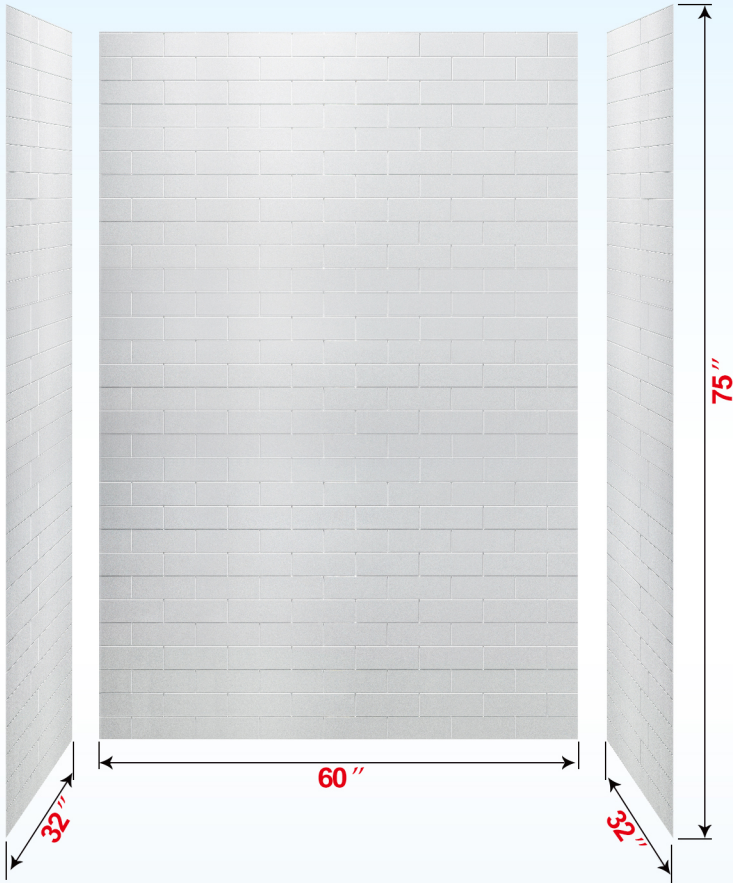

WOODBIDGE®

SWP603275-1-SU-H

WOODBIDGE Solid Surface 3-Panel Shower Wall Kit, 32-in L x 60-in W x 75-in H, Staggered brick pattern, High Gloss, White

- ✓ **[KIT INCLUDES]:** kit includes one 60-in x 75-in back wall panel, two 32-in x 75-in side panels, Everything ships in 1-box
- ✓ **[EASY TO INSTALL]:** Easy to install; ideal for remodeling as panels glue-up over existing surfaces
- ✓ **[MAINTENANCE FREE]:** Easy to clean, non-porous surface resists mold, mildew and bacteria, virtually maintenance-free
- ✓ **[FINISHED EDGE]:** Side panels are designed with a clean finish outer edge. No need to add extra trim to get a finished look.
- ✓ **[FIT BASE & TUBS]:** Walls Panels can be cut to fit around a shower base or bathtub configuration
- ✓ **[DIFFERENT HEIGHTS]:** 75" Height Wall can be cut to 62", 60", 50" height to fit the bathtub or Shower base.
- ✓ **[SOLID SURFACE MATERIAL]:** Solid surface material is nonporous, the color and pattern running through the entire thickness of the product; Stains or scratches are easily repaired
- ✓ **[WARRANTY]:** Covered by a 10-year warranty