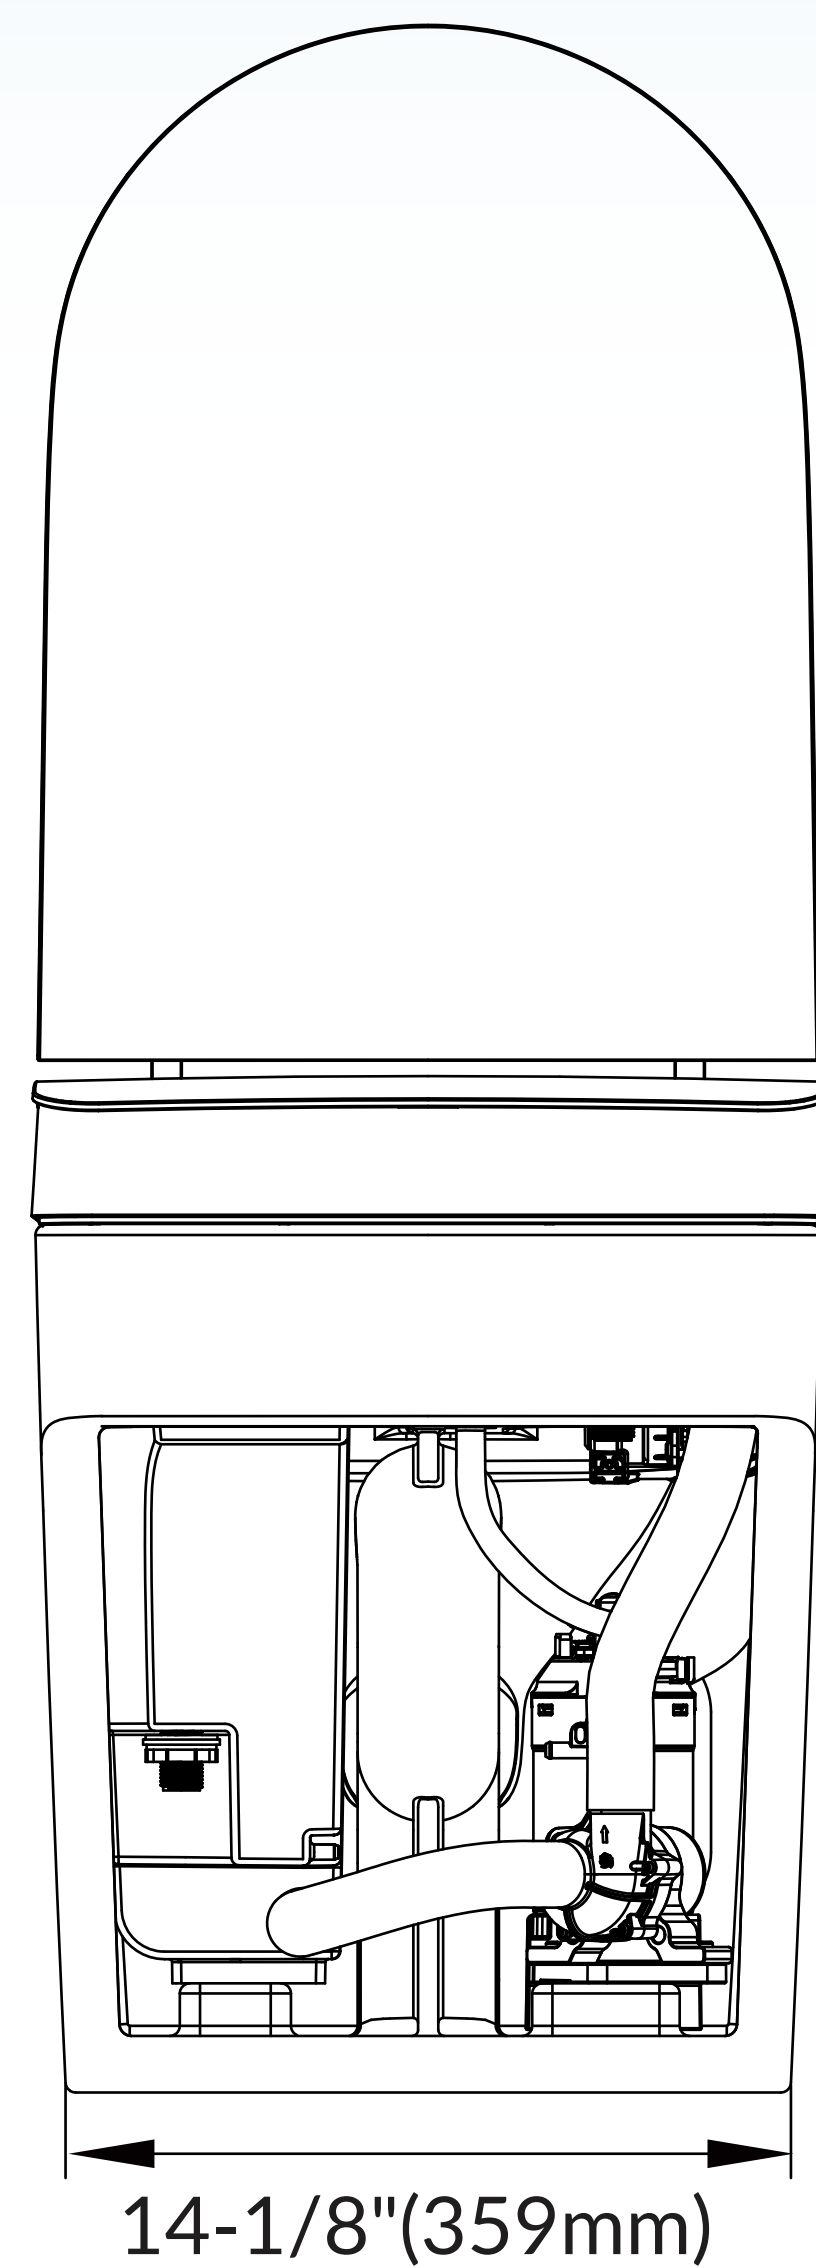

WOODBIDGE®

ATTENTION! Dimensions may vary by up to 3/8". It is highly recommended to pull all dimensions of actual model for installation and measuring purposes.

WOODBIDGE®

WARNING

Power Outlet Installation Instructions:

- Ensure that the power outlet is properly grounded in accordance with applicable electrical codes.
- The power cord should have a length of 1.5 meters. The location of the power outlet should be in close proximity to facilitate the installation and disassembly of this product, while also maintaining a safe distance from the bathtub area.
- It is strongly recommended to use a waterproof-type outlet. Do not use extension cords to connect this product. Failure to follow these instructions could result in fire or electrical shock.