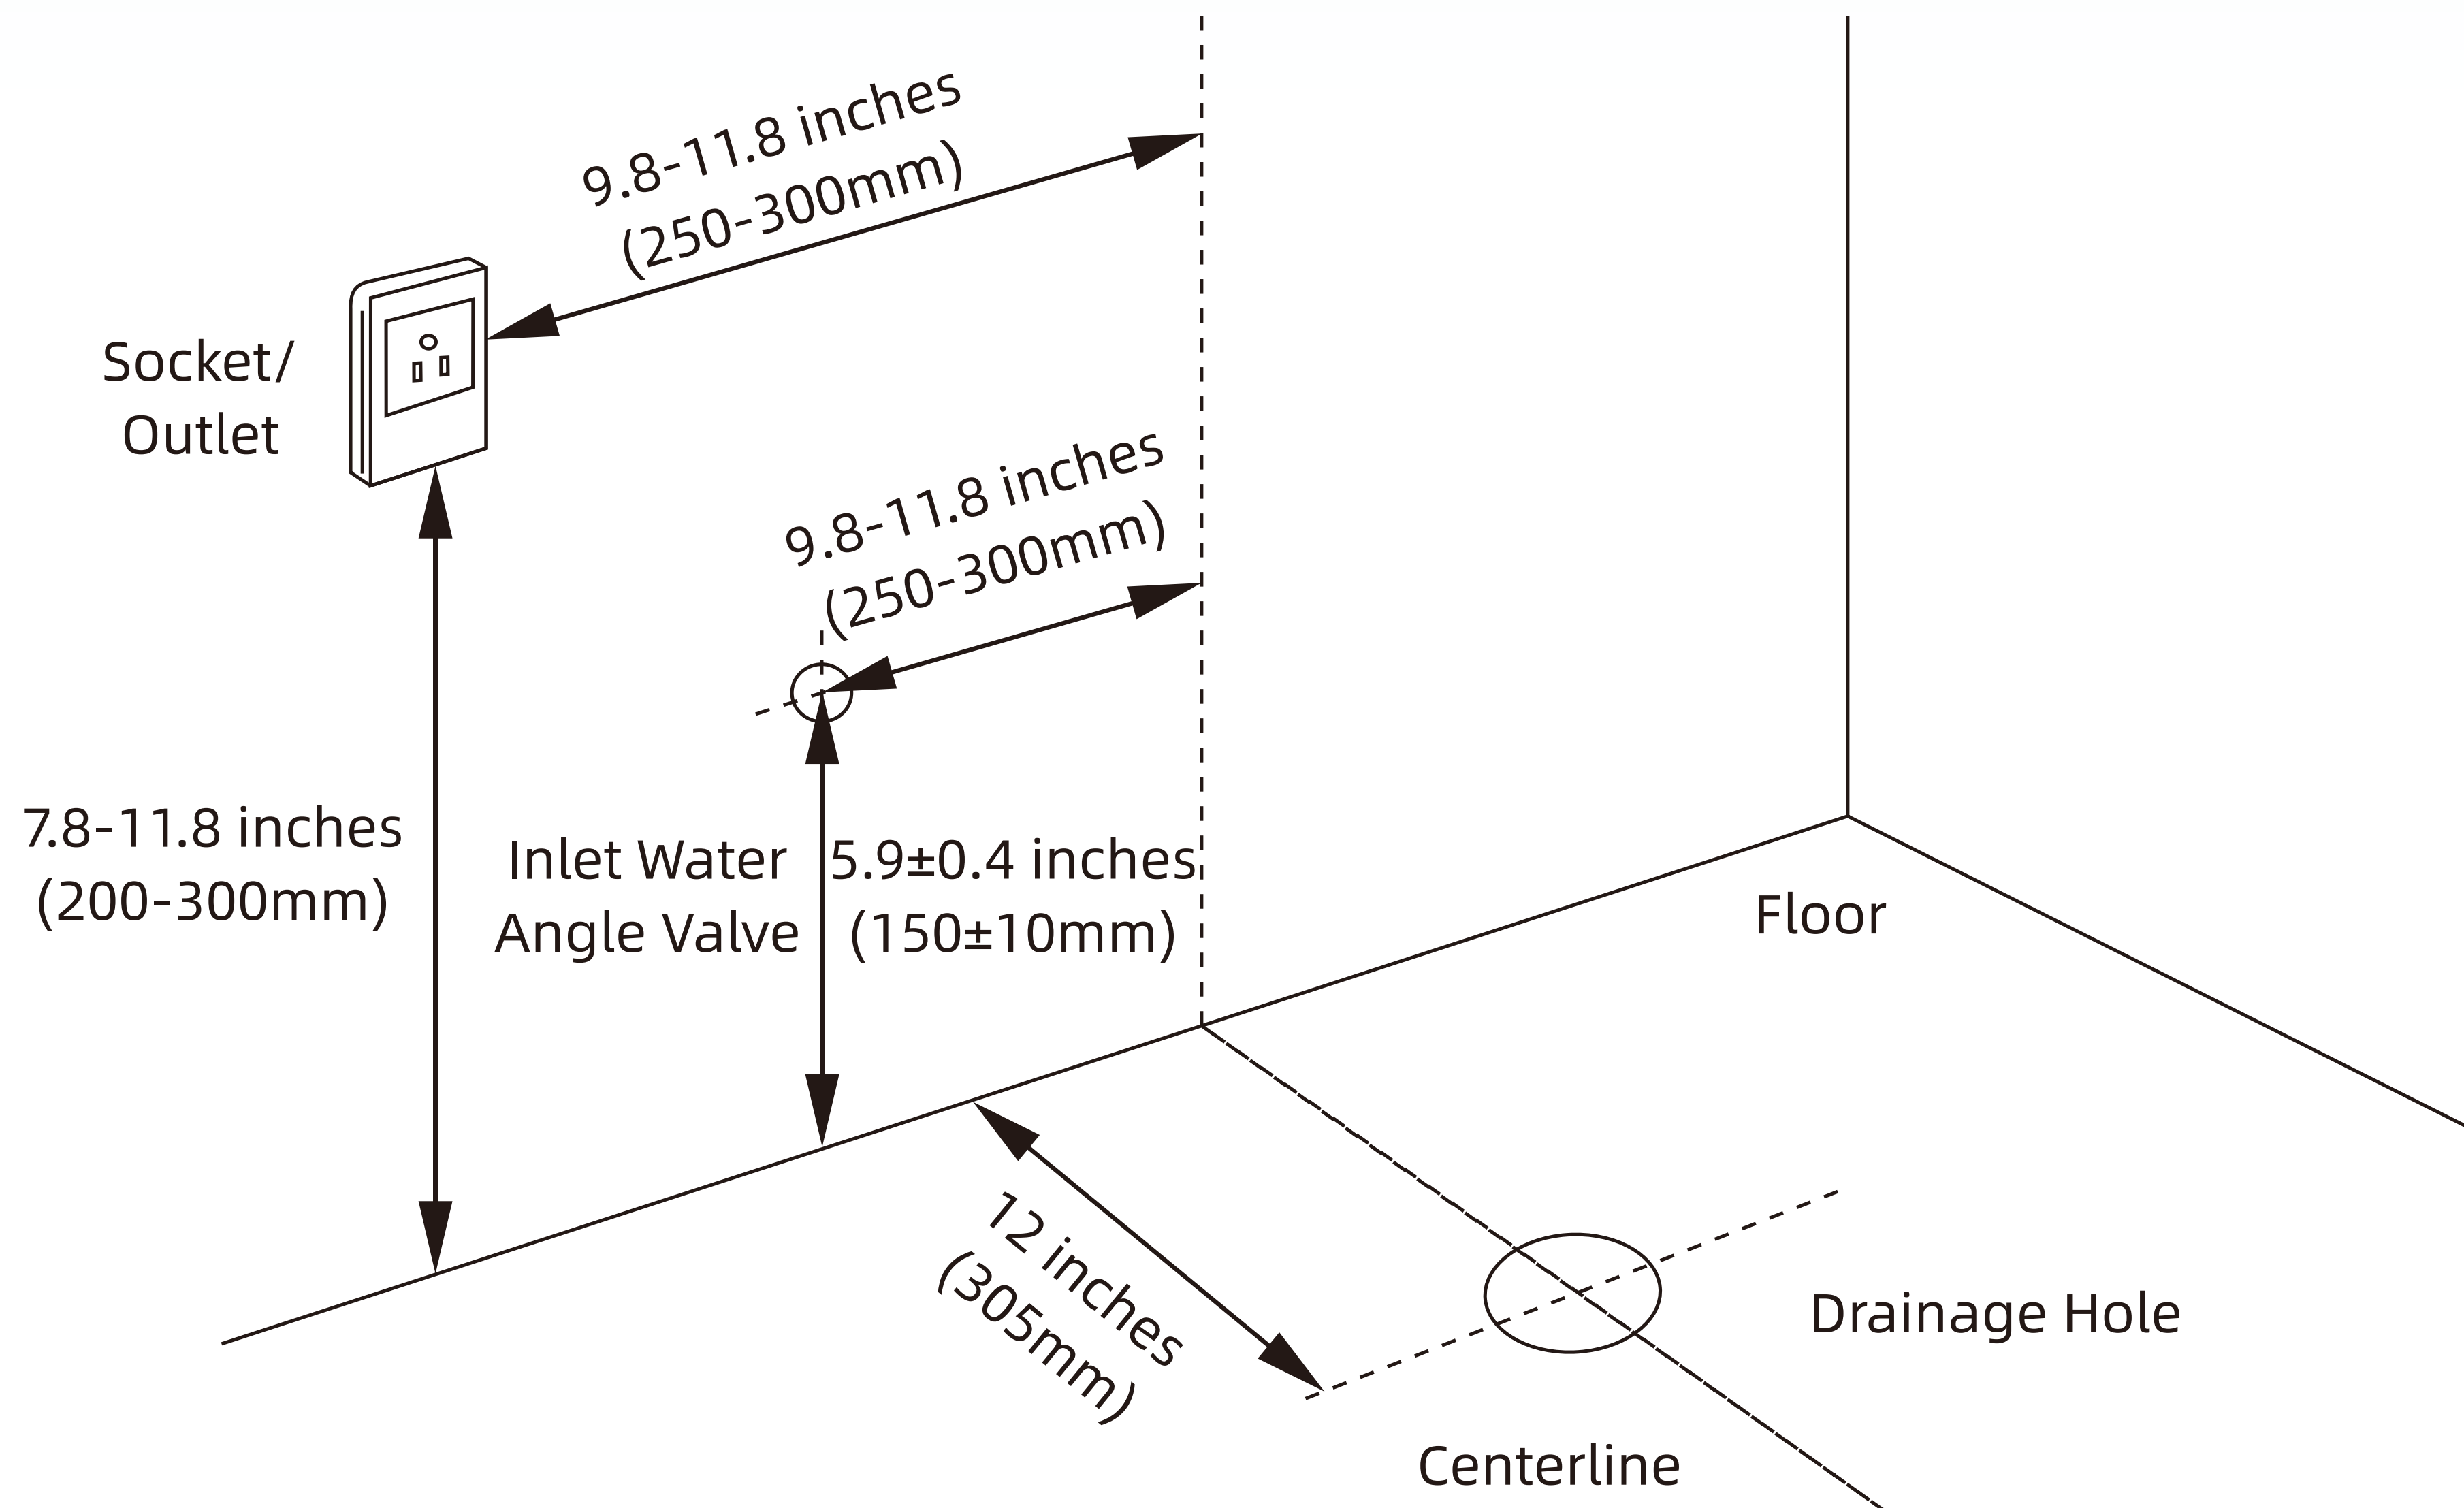

WOODBIDGE®

ATTENTION! Dimensions may vary by up to 3/8". It is highly recommended to pull all dimensions of actual model for installation and measuring purposes.

WOODBIDGE®

WARNING

Power Outlet Installation Instructions:

- Ensure that the power outlet is properly grounded in accordance with applicable electrical codes.
- The power cord should have a length of 1.5 meters. The location of the power outlet should be in close proximity to facilitate the installation and disassembly of this product, while also maintaining a safe distance from the bathtub area.
- It is strongly recommended to use a waterproof-type outlet. Do not use extension cords to connect this product. Failure to follow these instructions could result in fire or electrical shock.