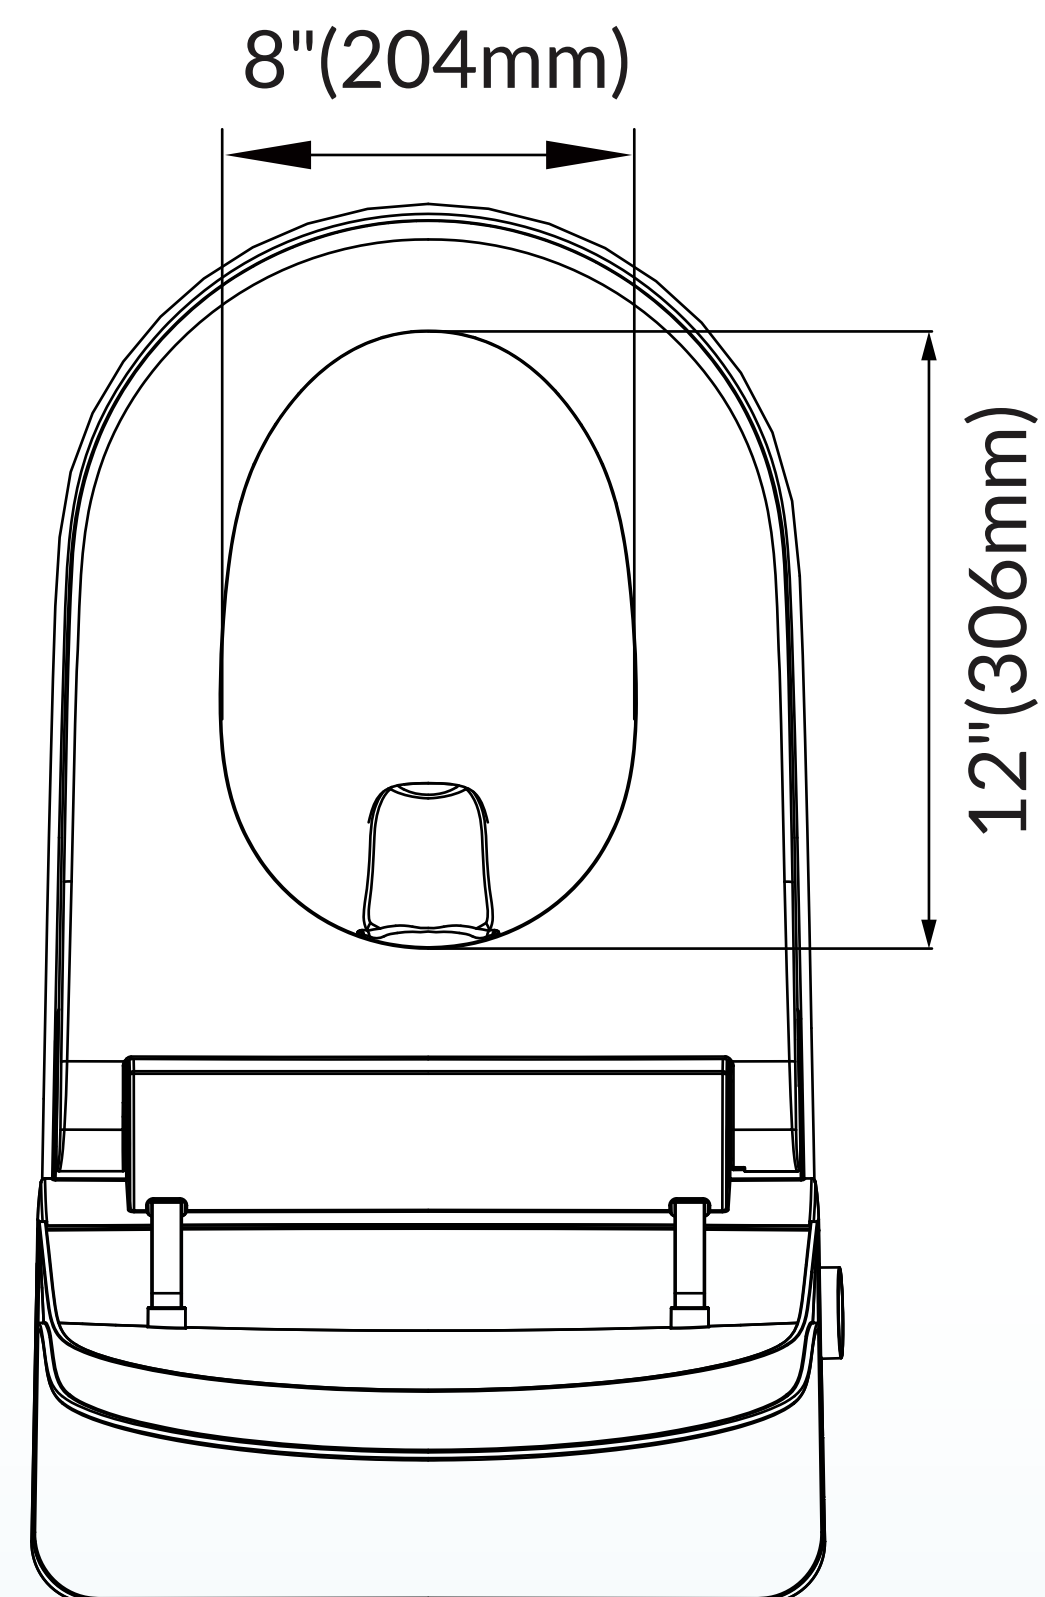

WOODBIDGE®

ATTENTION! Dimensions may vary by up to 3/8". It is highly recommended to pull all dimensions of actual model for installation and measuring purposes.

WOODBIDGE®

WARNING

Power Outlet Installation Instructions:

- Ensure that the power outlet is properly grounded in accordance with applicable electrical codes.
- The power cord should have a length of 1.5 meters. The location of the power outlet should be in close proximity to facilitate the installation and disassembly of this product, while also maintaining a safe distance from the bathtub area.
- It is strongly recommended to use a waterproof-type outlet. Do not use extension cords to connect this product. Failure to follow these instructions could result in fire or electrical shock.