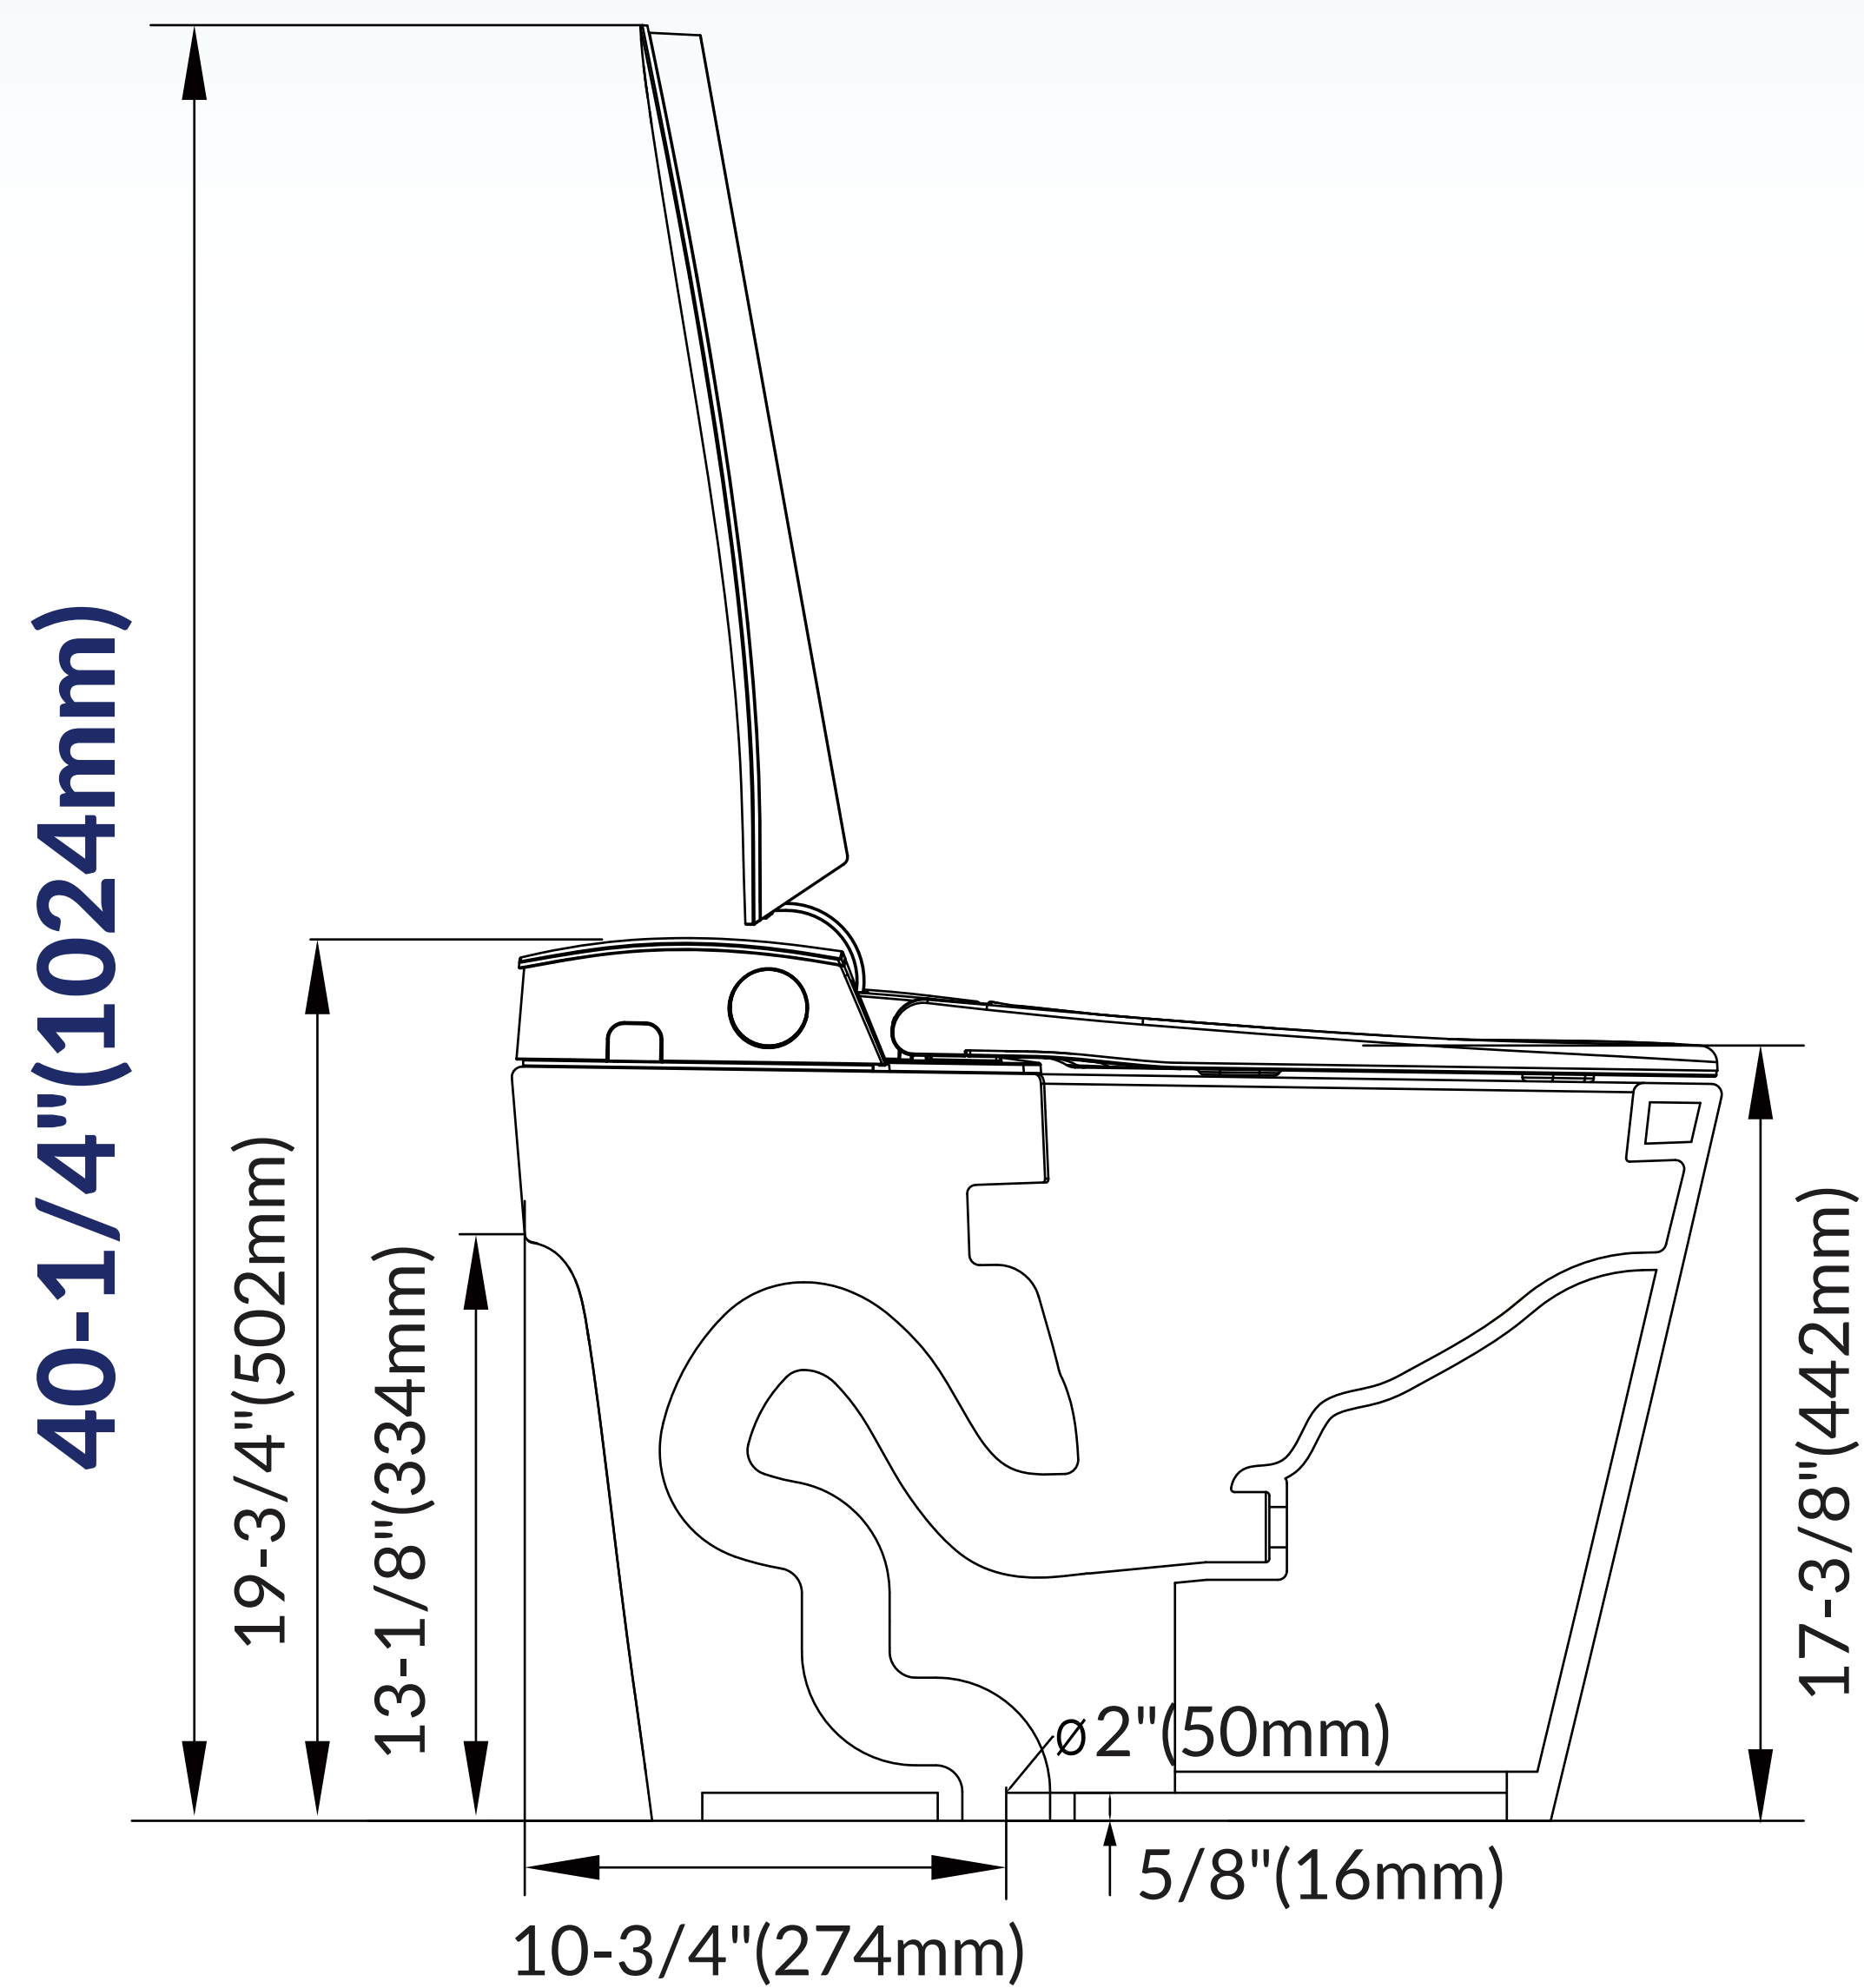

WOODBIDGE®

ATTENTION! Dimensions may vary by up to 3/8". It is highly recommended to pull all dimensions of actual model for installation and measuring purposes.

WOODBIDGE®

WARNING

Power Outlet Installation Instructions:

- Ensure that the power outlet is properly grounded in accordance with applicable electrical codes.
- The power cord should have a length of 1.5 meters. The location of the power outlet should be in close proximity to facilitate the installation and disassembly of this product, while also maintaining a safe distance from the bathtub area.
- It is strongly recommended to use a waterproof-type outlet. Do not use extension cords to connect this product. Failure to follow these instructions could result in fire or electrical shock.