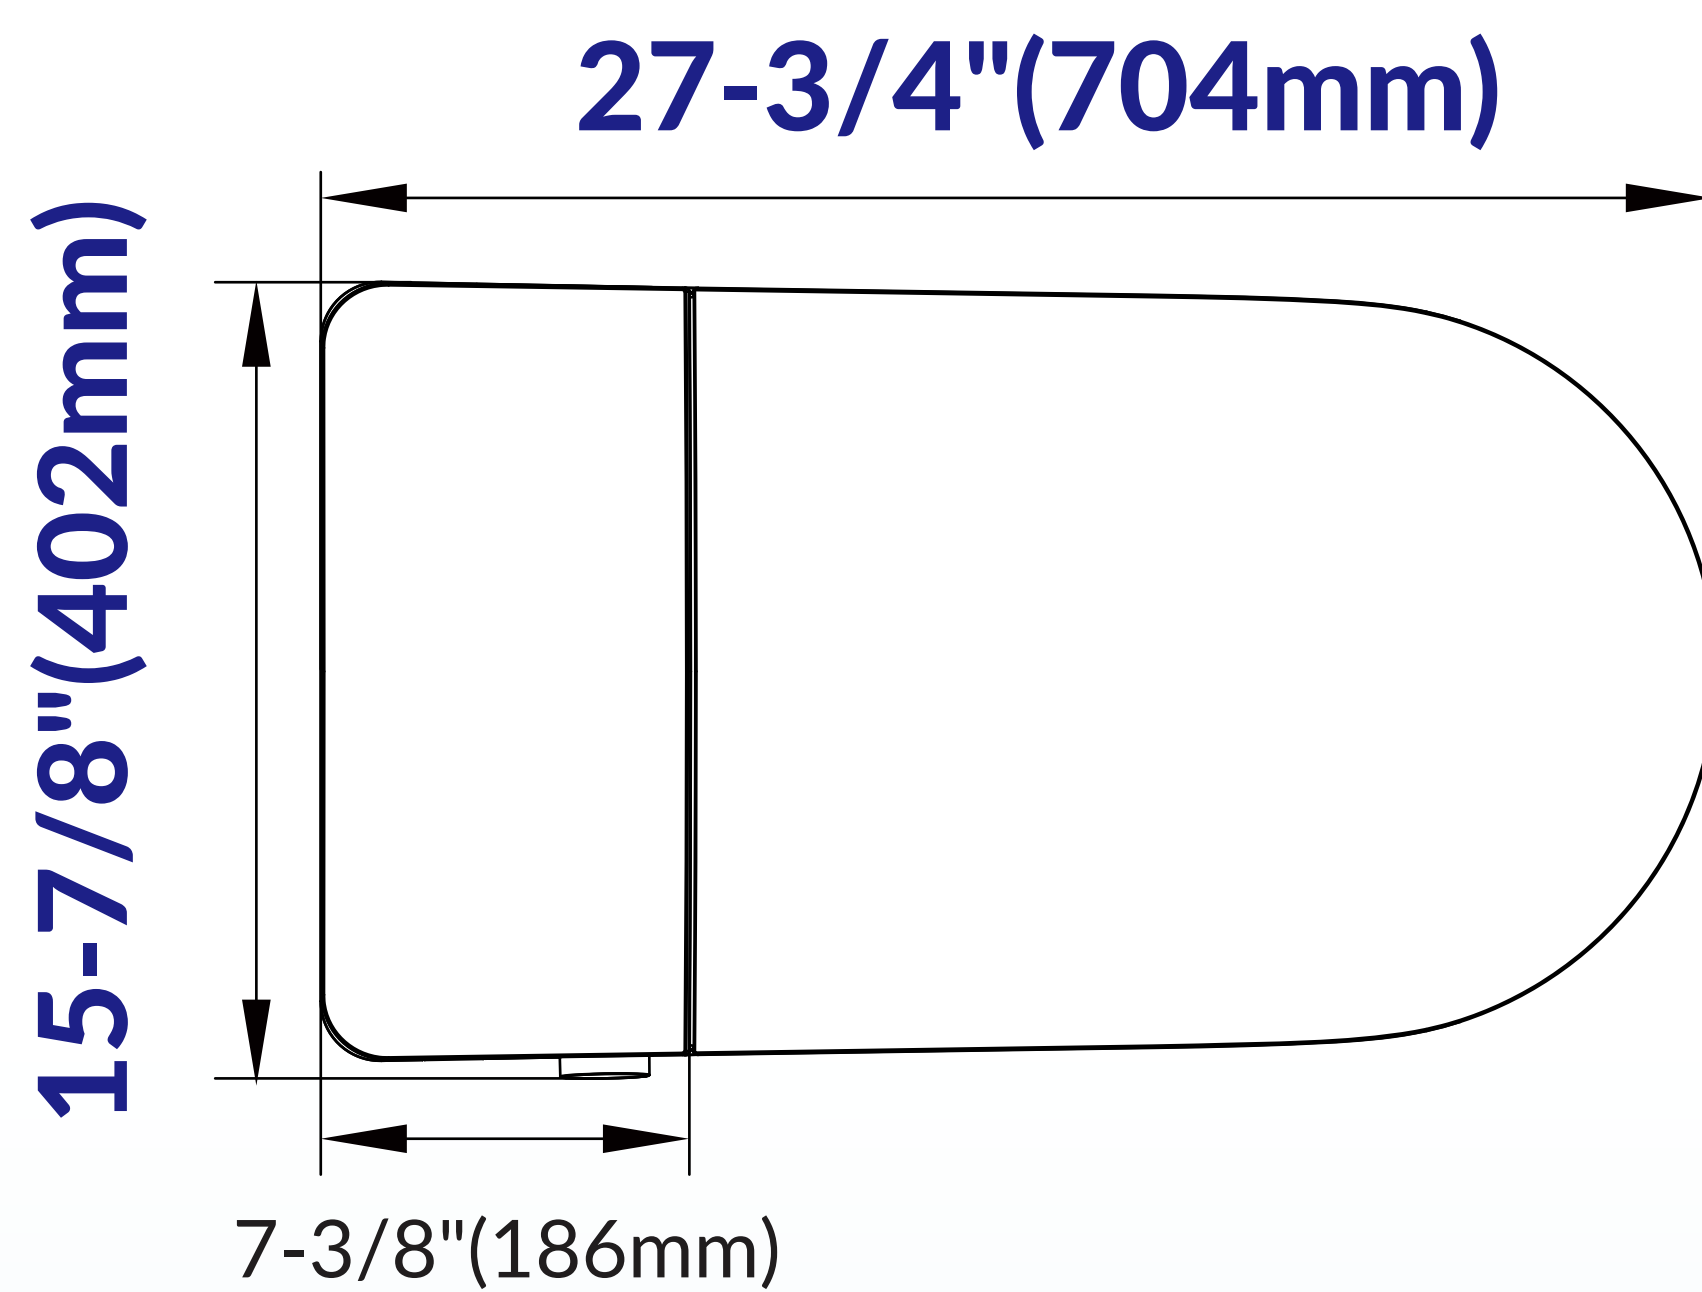

WOODBIDGE®

ATTENTION! Dimensions may vary by up to 3/8". It is highly recommended to pull all dimensions of actual model for installation and measuring purposes.

WOODBIDGE®

WARNING

Power Outlet Installation Instructions:

- Ensure that the power outlet is properly grounded in accordance with applicable electrical codes.
- The power cord should have a length of 1.5 meters. The location of the power outlet should be in close proximity to facilitate the installation and disassembly of this product, while also maintaining a safe distance from the bathtub area.
- It is strongly recommended to use a waterproof-type outlet. Do not use extension cords to connect this product. Failure to follow these instructions could result in fire or electrical shock.