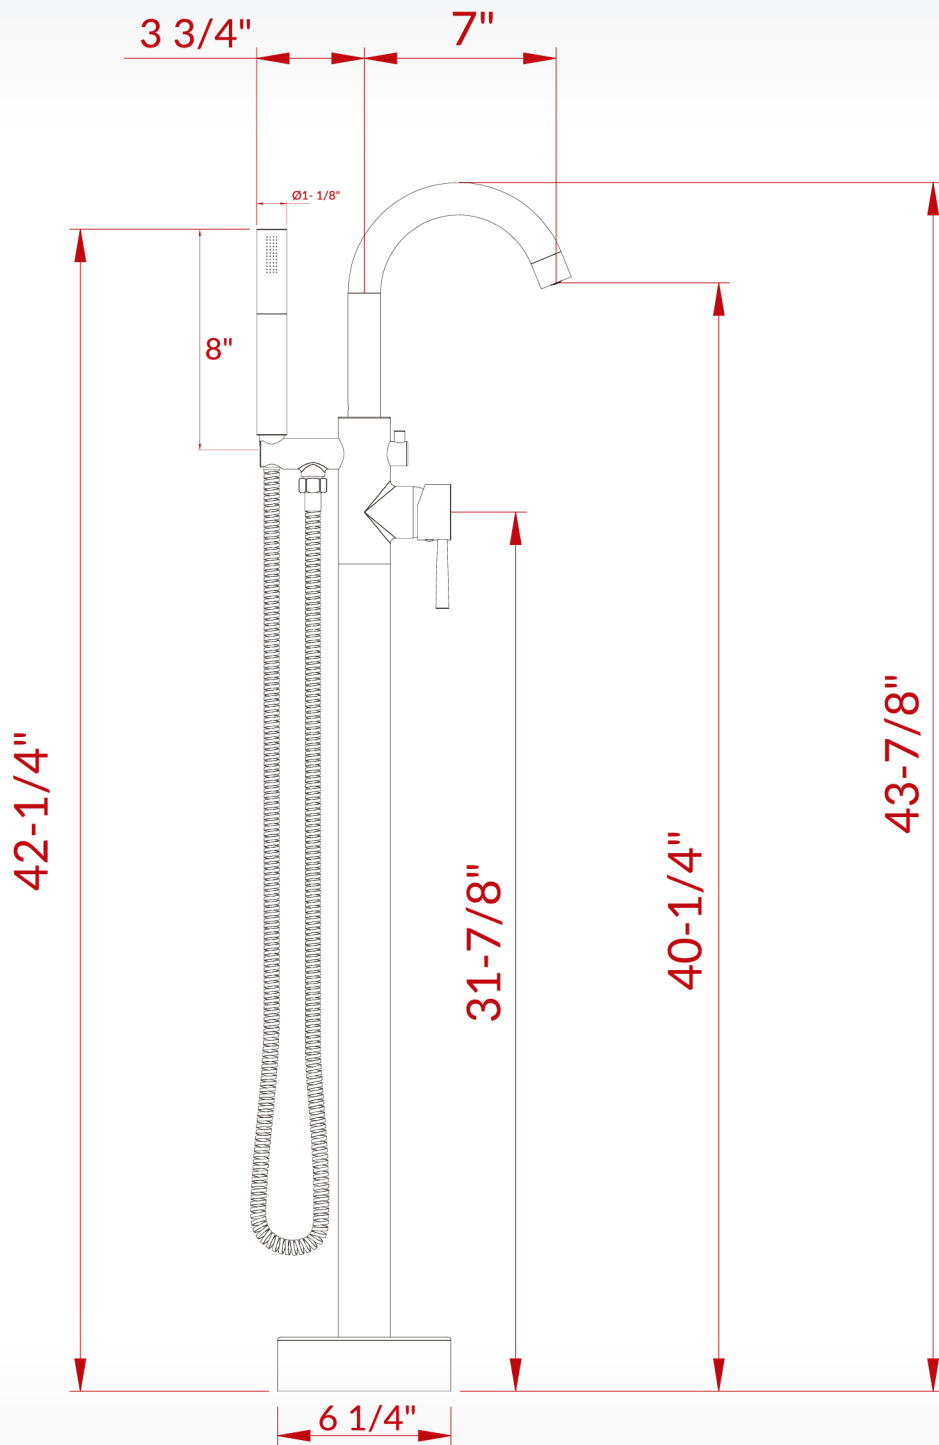

# WOODBIDGE®

**ATTENTION!** Dimensions may vary by up to  $3/8$ ". It is highly recommended to get all dimensions of actual model for installation and measuring purposes.

**ATTENTION!** Measurements in inches are rounded to the nearest  $1/8$ ".