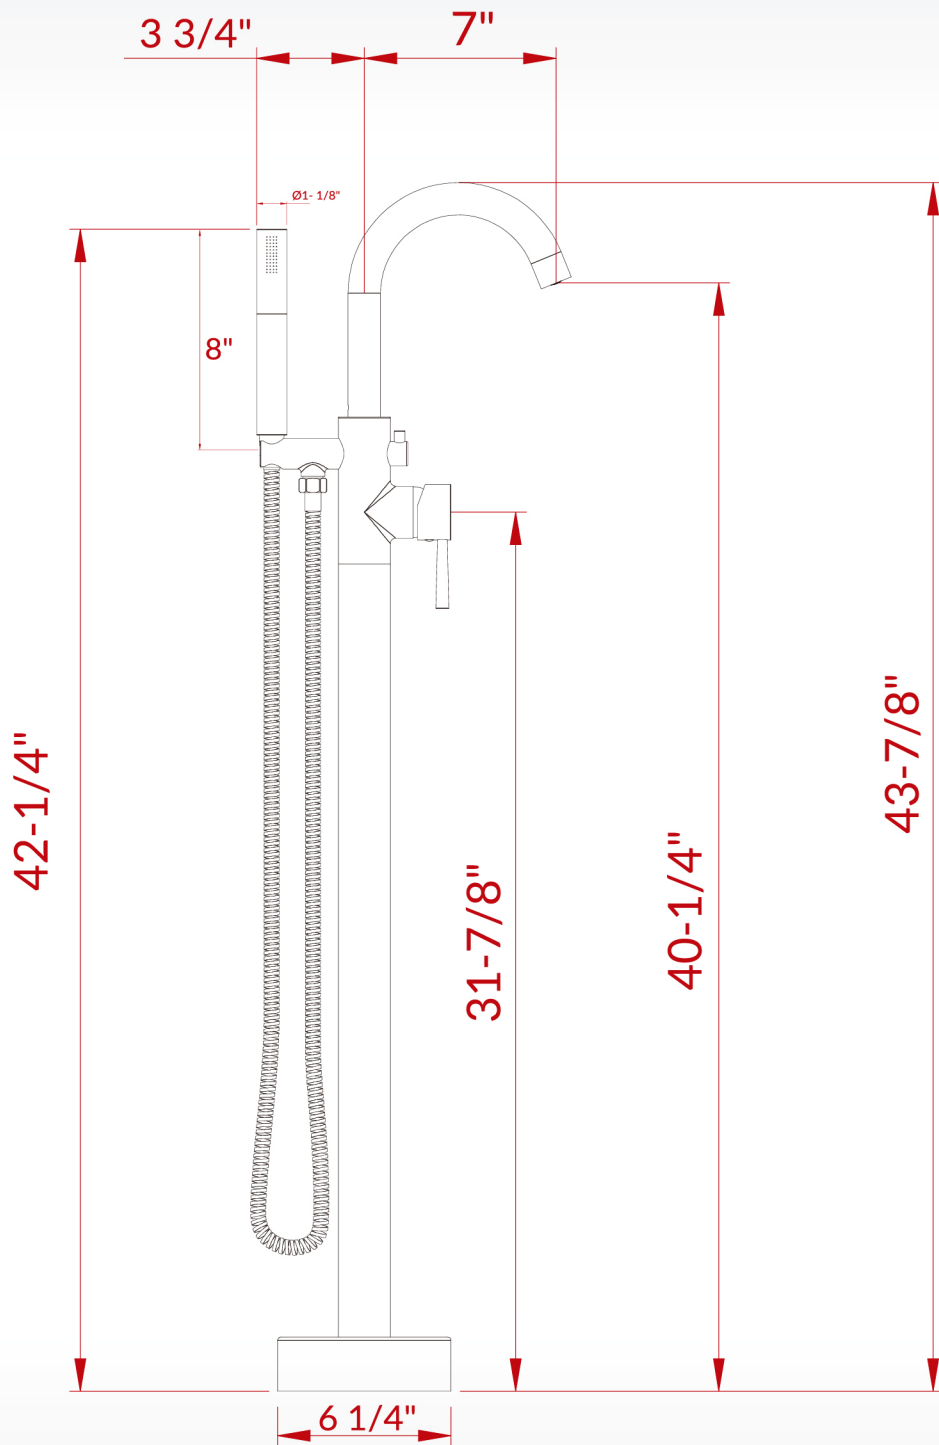

WOODBIDGE®

ATTENTION! Dimensions may vary by up to $\frac{3}{8}$ ". It is highly recommended to get all dimensions of actual model for installation and measuring purposes.

ATTENTION! Measurements in inches are rounded to the nearest $\frac{1}{8}$ ".