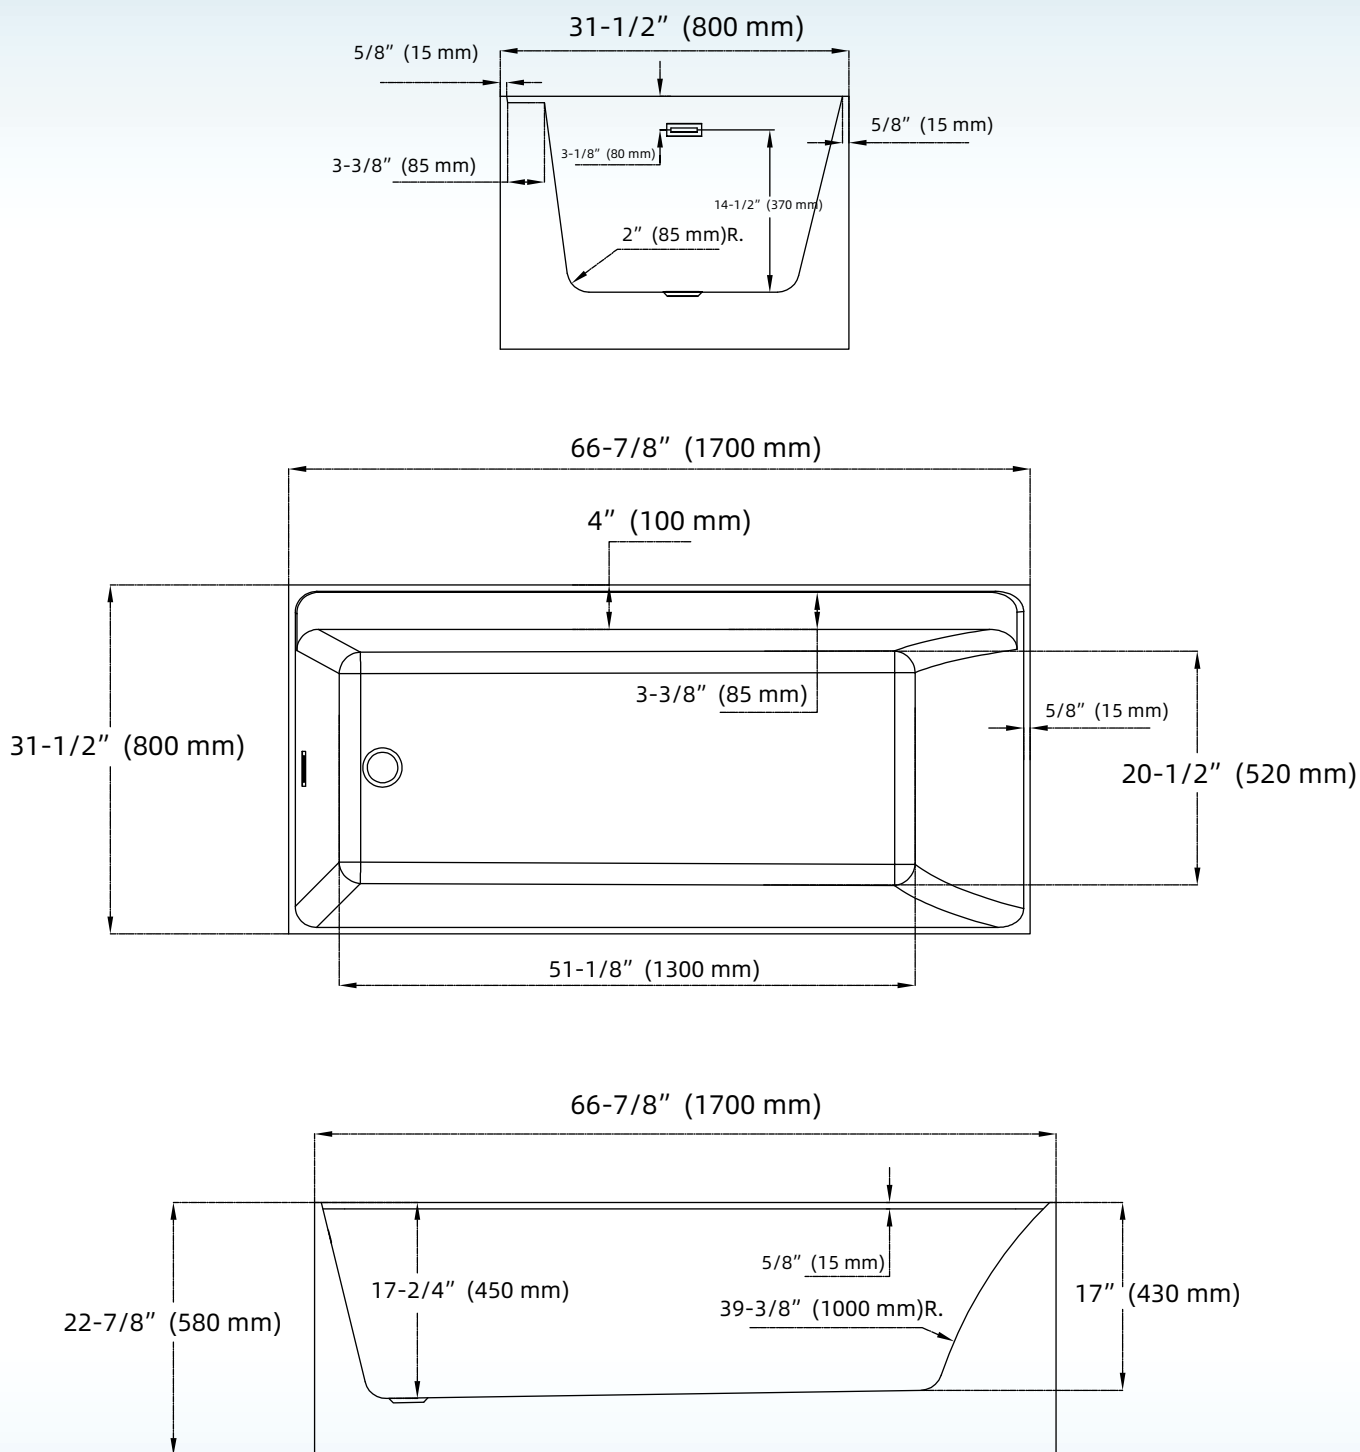

WOODBIDGE®

IMPORTANT INFORMATION

- Measurements are $\pm 1/2"$ and subject to change without notice
- Specifications & Configurations are subject to change without notice
- Please measure tub on-site before installation