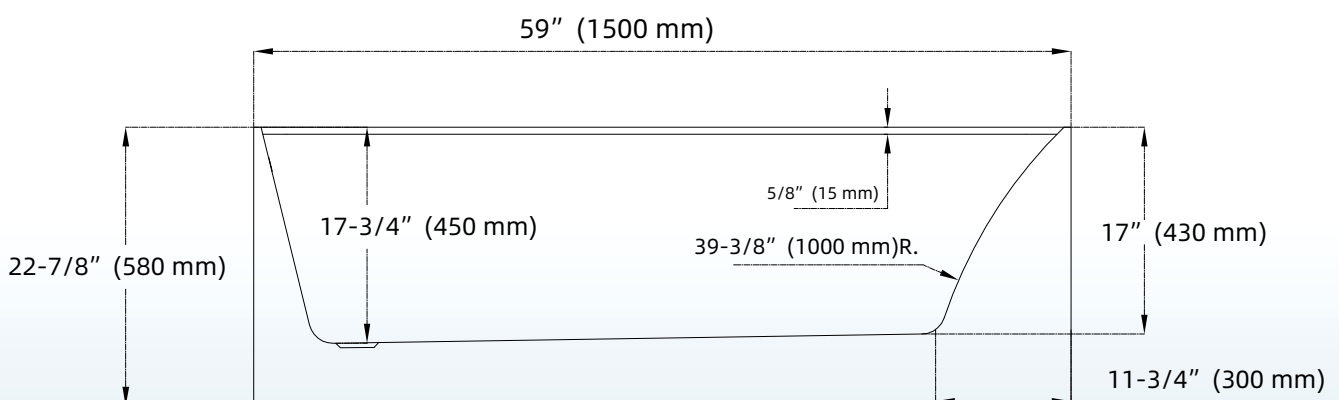

WOODBIDGE®

IMPORTANT INFORMATION

- Measurements are $\pm 1/2"$ and subject to change without notice
- Specifications & Configurations are subject to change without notice
- Please measure tub on-site before installation