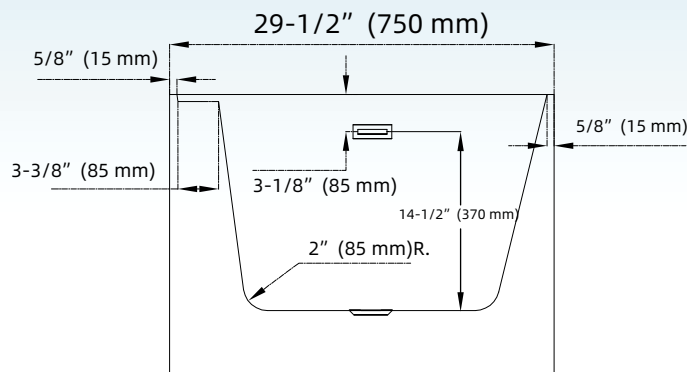

WOODBIDGE®

IMPORTANT INFORMATION

- Measurements are $\pm 1/2"$ and subject to change without notice
- Specifications & Configurations are subject to change without notice
- Please measure tub on-site before installation