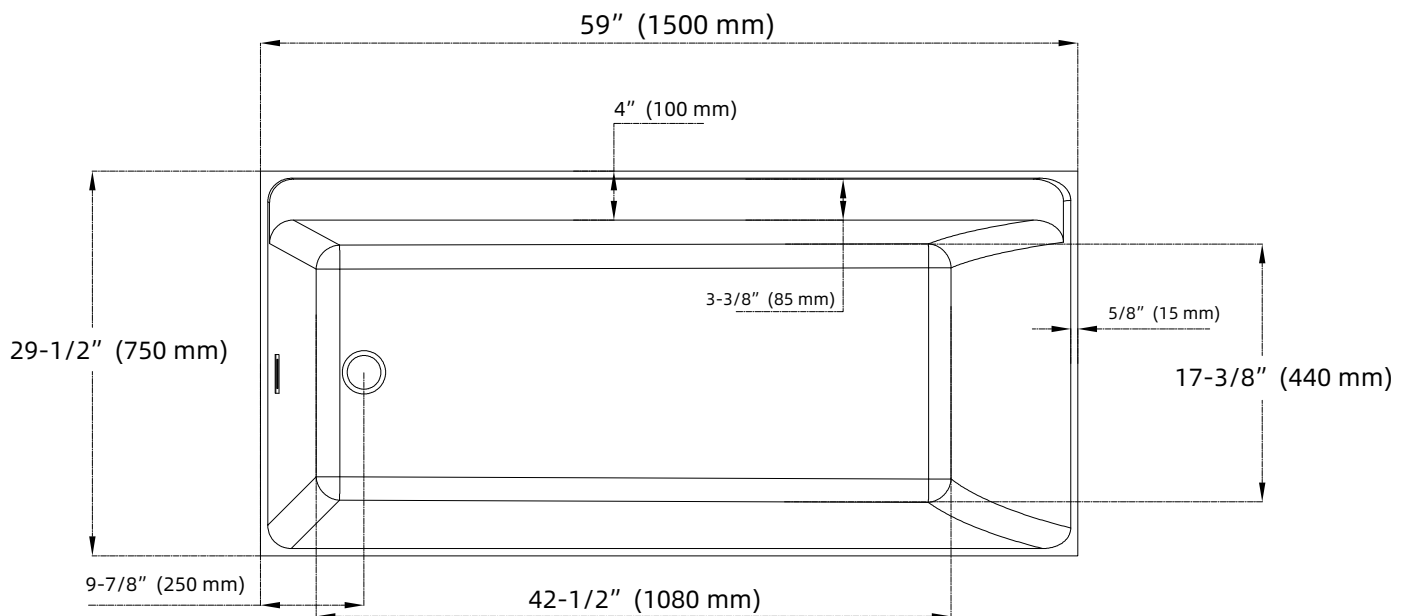

WOODBIDGE®

IMPORTANT INFORMATION

- Measurements are $\pm 1/2"$ and subject to change without notice
- Specifications & Configurations are subject to change without notice
- Please measure tub on-site before installation