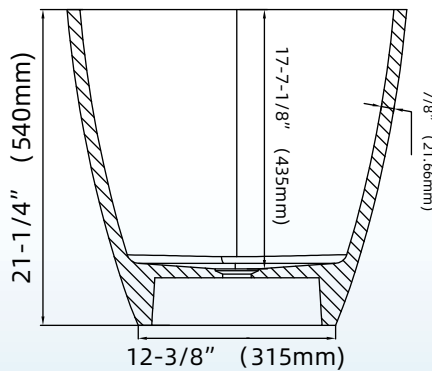

WOODBIDGE®

IMPORTANT INFORMATION

- Measurements are $\pm 1/2"$ and subject to change without notice
- Specifications & Configurations are subject to change without notice
- Please measure tub on-site before installation