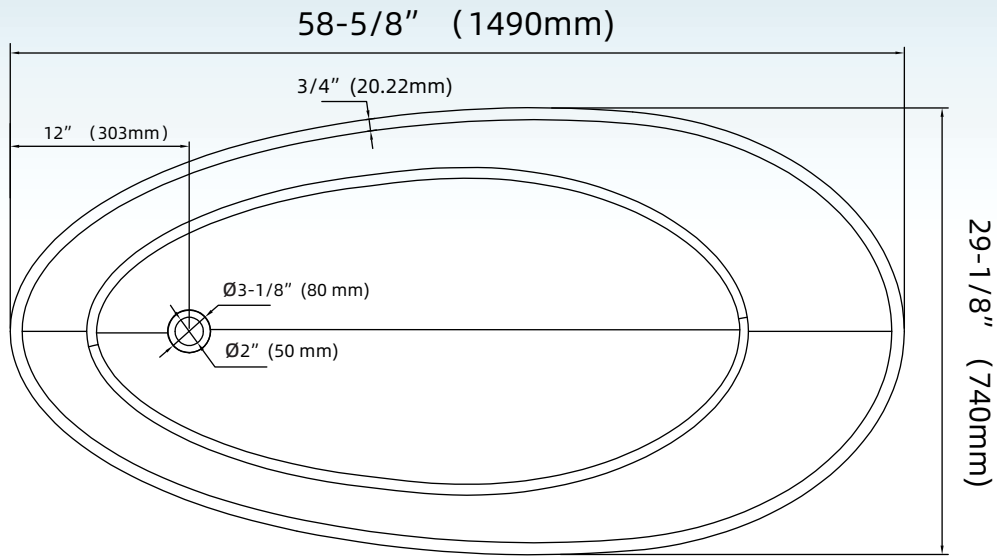

WOODBIDGE®

IMPORTANT INFORMATION

- Measurements are $\pm 1/2"$ and subject to change without notice
- Specifications & Configurations are subject to change without notice
- Please measure tub on-site before installation