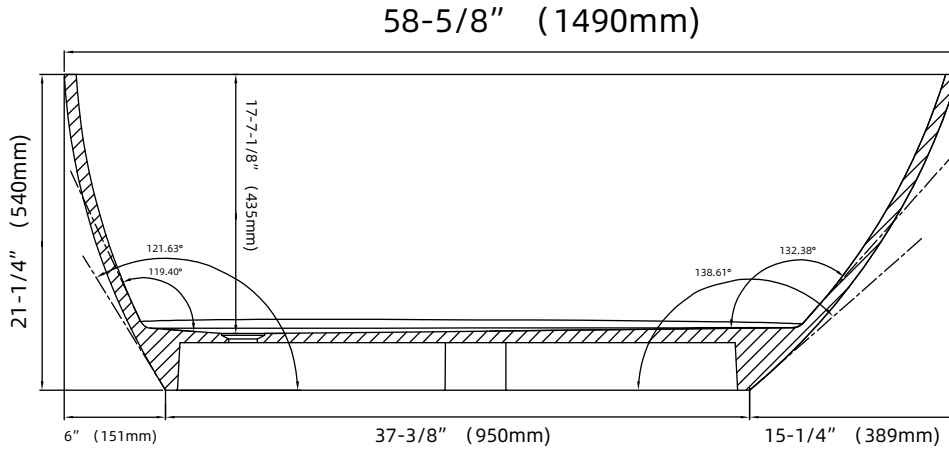

WOODBIDGE®

IMPORTANT INFORMATION

- Measurements are $\pm 1/2"$ and subject to change without notice
- Specifications & Configurations are subject to change without notice
- Please measure tub on-site before installation