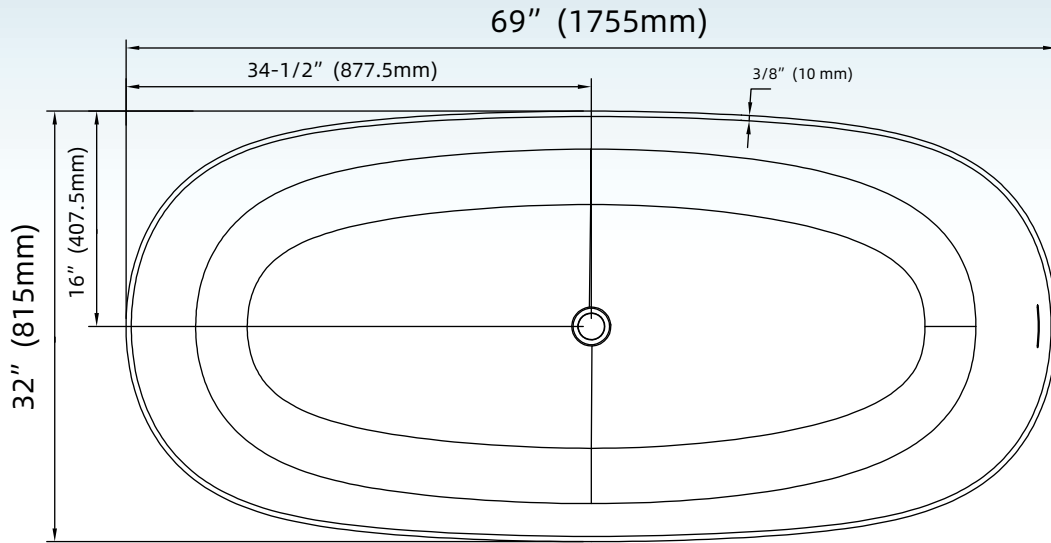

WOODBIDGE®

IMPORTANT INFORMATION

- Measurements are $\pm 1/2"$ and subject to change without notice
- Specifications & Configurations are subject to change without notice
- Please measure tub on-site before installation
- Please note that installer(s) must be certified or warranty will be voided
- Measurements herein supersede all others published prior to publication date shown below
- Before ordering or installing, please consider future access to equipment