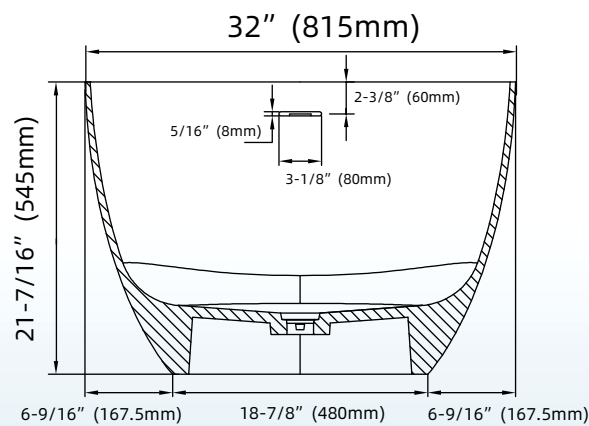

WOODBIDGE®

IMPORTANT INFORMATION

- Measurements are $\pm 1/2"$ and subject to change without notice
- Specifications & Configurations are subject to change without notice
- Please measure tub on-site before installation
- Please note that installer(s) must be certified or warranty will be voided
- Measurements herein supersede all others published prior to publication date shown below
- Before ordering or installing, please consider future access to equipment