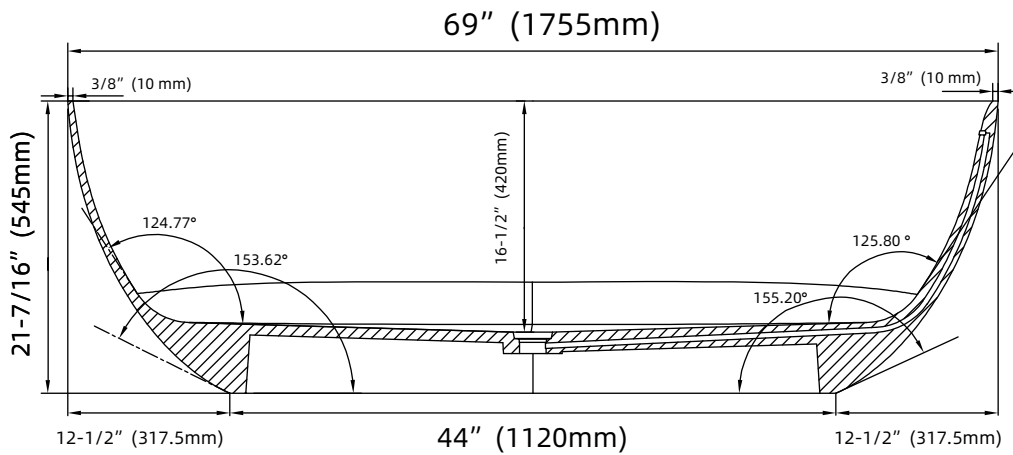

WOODBIDGE®

IMPORTANT INFORMATION

- Measurements are $\pm 1/2"$ and subject to change without notice
- Specifications & Configurations are subject to change without notice
- Please measure tub on-site before installation
- Please note that installer(s) must be certified or warranty will be voided
- Measurements herein supersede all others published prior to publication date shown below
- Before ordering or installing, please consider future access to equipment