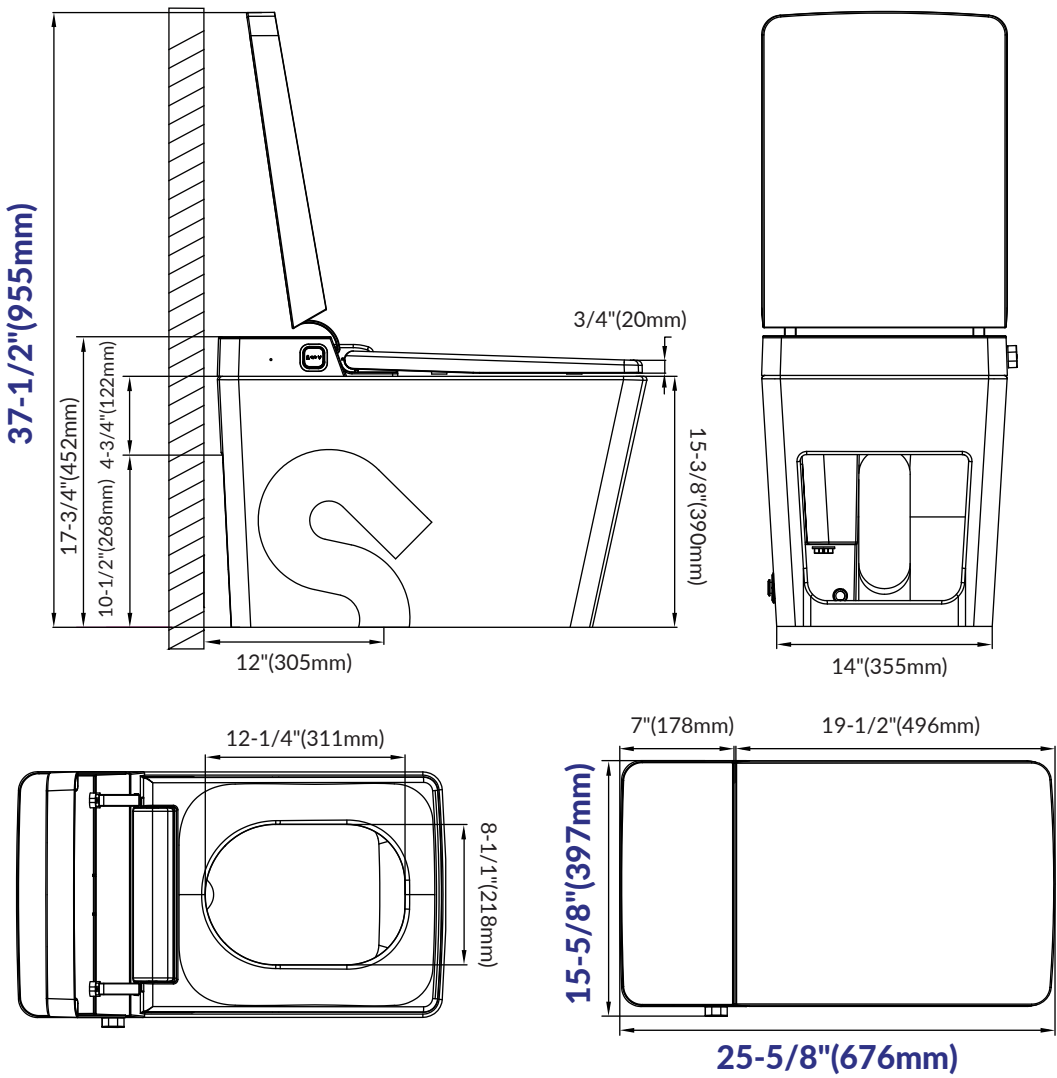

WOODBIDGE®

ATTENTION!

Dimensions may vary by up to 3/8".
It is highly recommended to pull all dimensions of actual model for installation and measuring purposes.

Installation Guide

Be sure to set the power outlet as follows :

1. Confirm that the power socket used is handled by proper grounding.
2. The length of the power cord is 1.5m, and the location of the socket should be close to this product to facilitate installation and removal, and as far away from the bathtub as possible.
3. It is recommended to use a waterproof type socket, do not use an extension cord to connect this product.