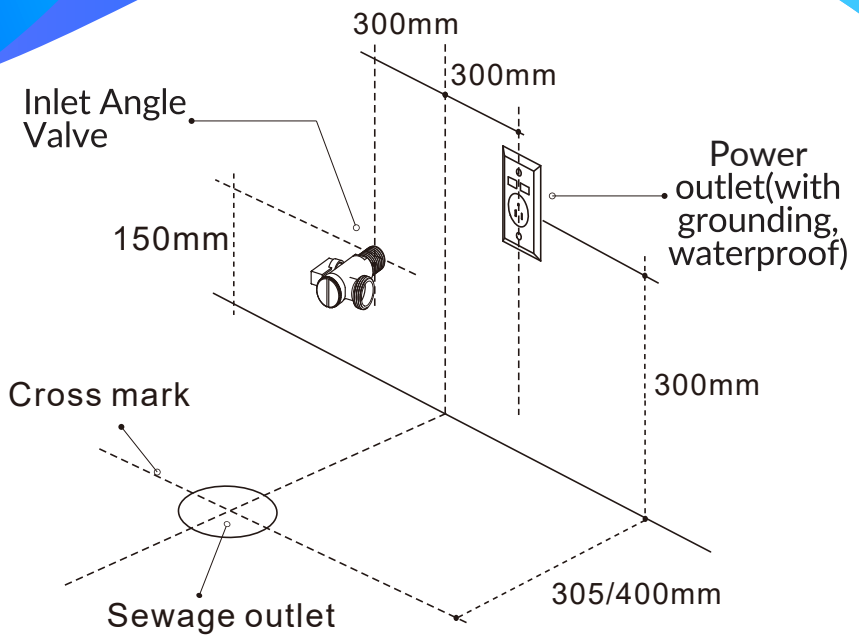

WOODBIDGE®

ATTENTION!

Dimensions may vary by up to 3/8".
It is highly recommended to pull all dimensions of actual model for installation and measuring purposes.

Installation Guide

Be sure to set the power outlet as follows :

1. Confirm that the power socket used is handled by proper grounding.
2. The length of the power cord is 1.5m, and the location of the socket should be close to this product to facilitate installation and removal, and as far away from the bathtub as possible.
3. It is recommended to use a waterproof type socket, do not use an extension cord to connect this product.