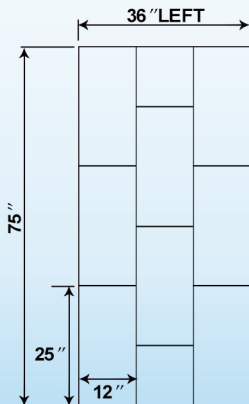

## SWP603675-2-SB-M

WOODBIDGE Solid Surface

3-Panel Shower Wall Kit, 36-in L x 60-in W x 75-in H,  
Stacked block in staggered vertical pattern. Matte  
Finish, Grey

- ✓ **[KIT INCLUDES]:** kit includes one 60-in x 75-in back wall panel, two 36-in x 75-in side panels, Everything ships in 1-box
- ✓ **[EASY TO INSTALL]:** Easy to install; ideal for remodeling as panels glue-up over existing surfaces
- ✓ **[MAINTENANCE FREE]:** Easy to clean, non-porous surface resists mold, mildew and bacteria, virtually maintenance-free
- ✓ **[FINISHED EDGE]:** Side panels are designed with a clean finish outer edge. No need to add extra trim to get a finished look.
- ✓ **[FIT BASE & TUBS]:** Walls Panels can be cut to fit around a shower base or bathtub configuration
- ✓ **[DIFFERENT HEIGHTS]:** 75" Height Wall can be cut to 62", 60", 50" height to fit the bathtub or Shower base.
- ✓ **[SOLID SURFACE MATERIAL]:** Solid surface material is nonporous, the color and pattern running through the entire thickness of the product; Stains or scratches are easily repaired
- ✓ **[WARRANTY]:** Covered by a 10-year warranty

SWP603675-2-SB-M

SWP603675-2-SB-M

SWP603675-2-SB-M