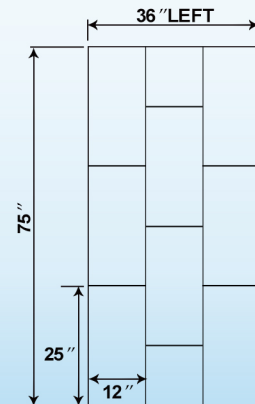

## SWP603675-2-SB-M

WOODBIDGE Solid Surface

3-Panel Shower Wall Kit, 36-in L x 60-in W x 75-in H,  
Stacked block in staggered vertical pattern. Matte  
Finish, Grey

- ✓ **[KIT INCLUDES]:** kit includes one 60-in x 75-in back wall panel, two 36-in x 75-in side panels, Everything ships in 1-box
- ✓ **[EASY TO INSTALL]:** Easy to install; ideal for remodeling as panels glue-up over existing surfaces
- ✓ **[MAINTENANCE FREE]:** Easy to clean, non-porous surface resists mold, mildew and bacteria, virtually maintenance-free
- ✓ **[FINISHED EDGE]:** Side panels are designed with a clean finish outer edge. No need to add extra trim to get a finished look.
- ✓ **[FIT BASE & TUBS]:** Walls Panels can be cut to fit around a shower base or bathtub configuration
- ✓ **[DIFFERENT HEIGHTS]:** 75" Height Wall can be cut to 62", 60", 50" height to fit the bathtub or Shower base.
- ✓ **[SOLID SURFACE MATERIAL]:** Solid surface material is nonporous, the color and pattern running through the entire thickness of the product; Stains or scratches are easily repaired
- ✓ **[WARRANTY]:** Covered by a 10-year warranty

SWP603675-2-SB-M

SWP603675-2-SB-M

SWP603675-2-SB-M