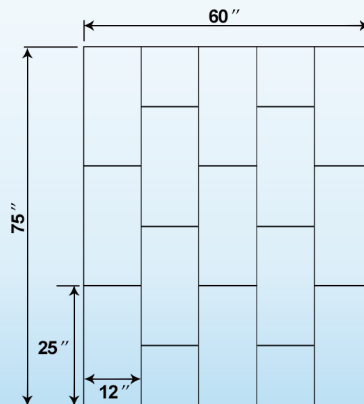

SWP603675-2-SB-M