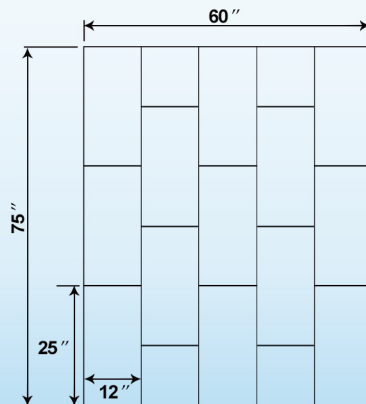

SWP603675-3-SB-M