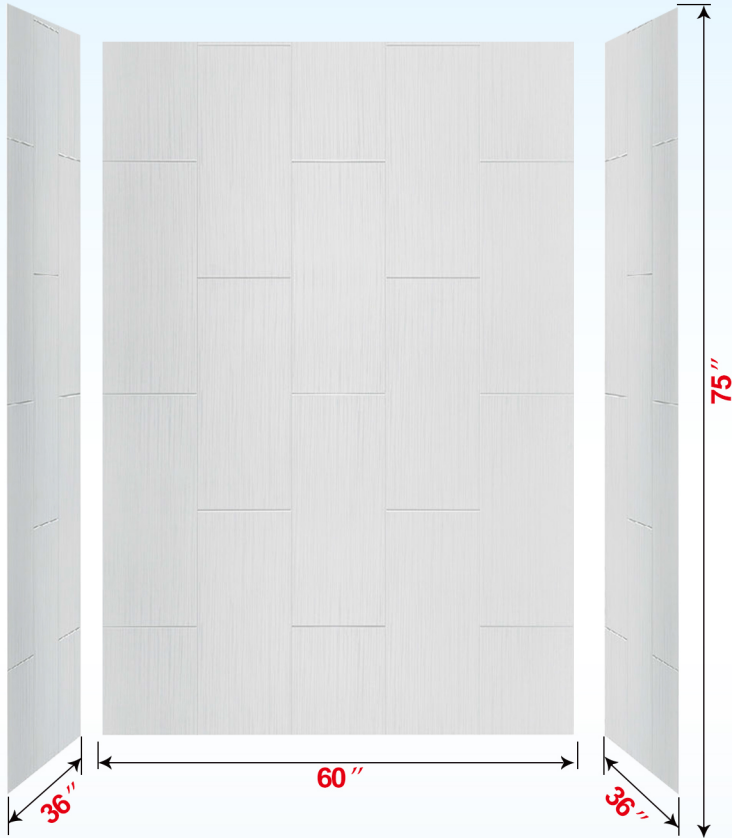

SWP603675-3-SB-M

WOODBIDGE Solid Surface

3-Panel Shower Wall Kit, 36-in L x 60-in W x 75-in H,
Stacked block in staggered vertical pattern. Matte
Finish, White

- ✓ **[KIT INCLUDES]:** kit includes one 60-in x 75-in back wall panel, two 36-in x 75-in side panels, Everything ships in 1-box
- ✓ **[EASY TO INSTALL]:** Easy to install; ideal for remodeling as panels glue-up over existing surfaces
- ✓ **[MAINTENANCE FREE]:** Easy to clean, non-porous surface resists mold, mildew and bacteria, virtually maintenance-free
- ✓ **[FINISHED EDGE]:** Side panels are designed with a clean finish outer edge. No need to add extra trim to get a finished look.
- ✓ **[FIT BASE & TUBS]:** Walls Panels can be cut to fit around a shower base or bathtub configuration
- ✓ **[DIFFERENT HEIGHTS]:** 75" Height Wall can be cut to 62", 60", 50" height to fit the bathtub or Shower base.
- ✓ **[SOLID SURFACE MATERIAL]:** Solid surface material is nonporous, the color and pattern running through the entire thickness of the product; Stains or scratches are easily repaired
- ✓ **[WARRANTY]:** Covered by a 10-year warranty

SWP603675-3-SB-M

SWP603675-3-SB-M

SWP603675-3-SB-M