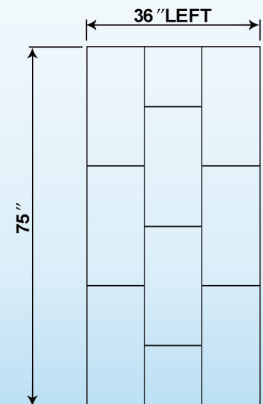

SWP603675-3-SB-M