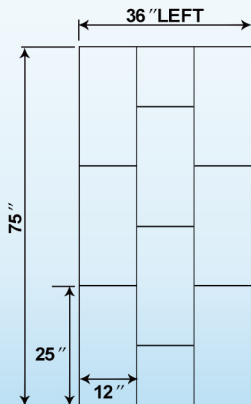

SWP603675-3-SB-M

WOODBIDGE Solid Surface

3-Panel Shower Wall Kit, 36-in L x 60-in W x 75-in H,
Stacked block in staggered vertical pattern. Matte
Finish, White

- ✓ **[KIT INCLUDES]:** kit includes one 60-in x 75-in back wall panel, two 36-in x 75-in side panels, Everything ships in 1-box
- ✓ **[EASY TO INSTALL]:** Easy to install; ideal for remodeling as panels glue-up over existing surfaces
- ✓ **[MAINTENANCE FREE]:** Easy to clean, non-porous surface resists mold, mildew and bacteria, virtually maintenance-free
- ✓ **[FINISHED EDGE]:** Side panels are designed with a clean finish outer edge. No need to add extra trim to get a finished look.
- ✓ **[FIT BASE & TUBS]:** Walls Panels can be cut to fit around a shower base or bathtub configuration
- ✓ **[DIFFERENT HEIGHTS]:** 75" Height Wall can be cut to 62", 60", 50" height to fit the bathtub or Shower base.
- ✓ **[SOLID SURFACE MATERIAL]:** Solid surface material is nonporous, the color and pattern running through the entire thickness of the product; Stains or scratches are easily repaired
- ✓ **[WARRANTY]:** Covered by a 10-year warranty

SWP603675-3-SB-M

SWP603675-3-SB-M

SWP603675-3-SB-M