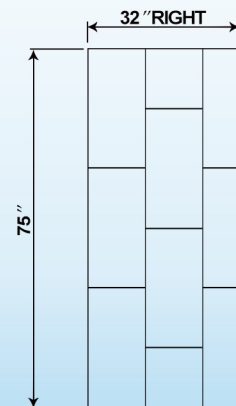

SWP603275-3-SB-M