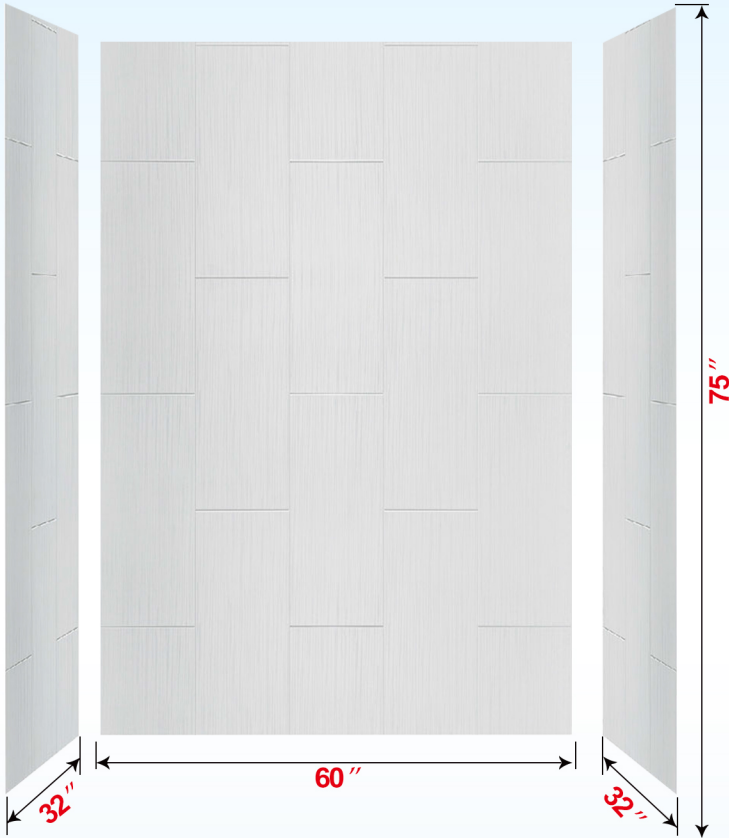

WOODBIDGE[®]

SWP603275-3-SB-M

WOODBIDGE Solid Surface

3-Panel Shower Wall Kit, 32-in L x 60-in W x 75-in H,
Stacked block in staggered vertical pattern. Matte
Finish, White

- ✓ **[KIT INCLUDES]:** kit includes one 60-in x 75-in back wall panel, two 32-in x 75-in side panels, Everything ships in 1-box
- ✓ **[EASY TO INSTALL]:** Easy to install; ideal for remodeling as panels glue-up over existing surfaces
- ✓ **[MAINTENANCE FREE]:** Easy to clean, non-porous surface resists mold, mildew and bacteria, virtually maintenance-free
- ✓ **[FINISHED EDGE]:** Side panels are designed with a clean finish outer edge. No need to add extra trim to get a finished look.
- ✓ **[FIT BASE & TUBS]:** Walls Panels can be cut to fit around a shower base or bathtub configuration
- ✓ **[DIFFERENT HEIGHTS]:** 75" Height Wall can be cut to 62", 60", 50" height to fit the bathtub or Shower base.
- ✓ **[SOLID SURFACE MATERIAL]:** Solid surface material is nonporous, the color and pattern running through the entire thickness of the product; Stains or scratches are easily repaired
- ✓ **[WARRANTY]:** Covered by a 10-year warranty