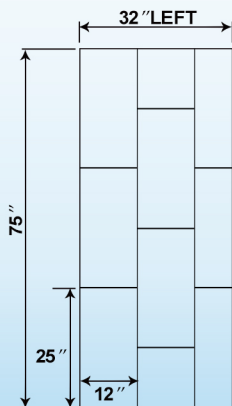

WOODBIDGE[®]

SWP603275-3-SB-M

WOODBIDGE Solid Surface

3-Panel Shower Wall Kit, 32-in L x 60-in W x 75-in H,
Stacked block in staggered vertical pattern. Matte
Finish, White

- ✓ **[KIT INCLUDES]:** kit includes one 60-in x 75-in back wall panel, two 32-in x 75-in side panels, Everything ships in 1-box
- ✓ **[EASY TO INSTALL]:** Easy to install; ideal for remodeling as panels glue-up over existing surfaces
- ✓ **[MAINTENANCE FREE]:** Easy to clean, non-porous surface resists mold, mildew and bacteria, virtually maintenance-free
- ✓ **[FINISHED EDGE]:** Side panels are designed with a clean finish outer edge. No need to add extra trim to get a finished look.
- ✓ **[FIT BASE & TUBS]:** Walls Panels can be cut to fit around a shower base or bathtub configuration
- ✓ **[DIFFERENT HEIGHTS]:** 75" Height Wall can be cut to 62", 60", 50" height to fit the bathtub or Shower base.
- ✓ **[SOLID SURFACE MATERIAL]:** Solid surface material is nonporous, the color and pattern running through the entire thickness of the product; Stains or scratches are easily repaired
- ✓ **[WARRANTY]:** Covered by a 10-year warranty