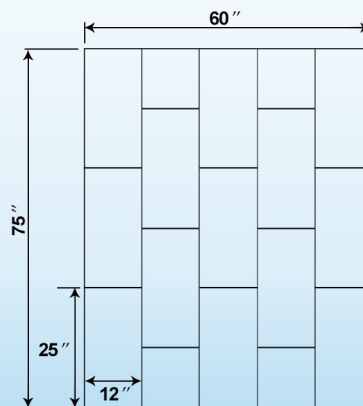

SWP603275-3-SB-M