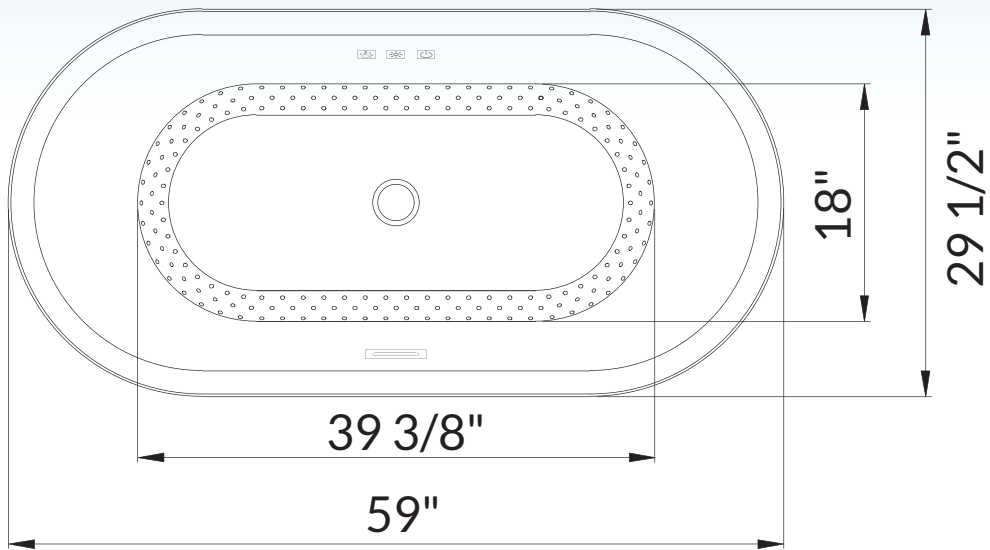

WOODBIDGE®

Air Bubble Freestanding Bathtub

IMPORTANT INFORMATION

- Measurements are $\pm 1/2"$ and subject to change without notice
- Specifications & Configurations are subject to change without notice
- Please measure tub on-site before installation

- Measurements herein supersede all others published prior to publication date shown below
- Before ordering or installing, please consider future access to equipment