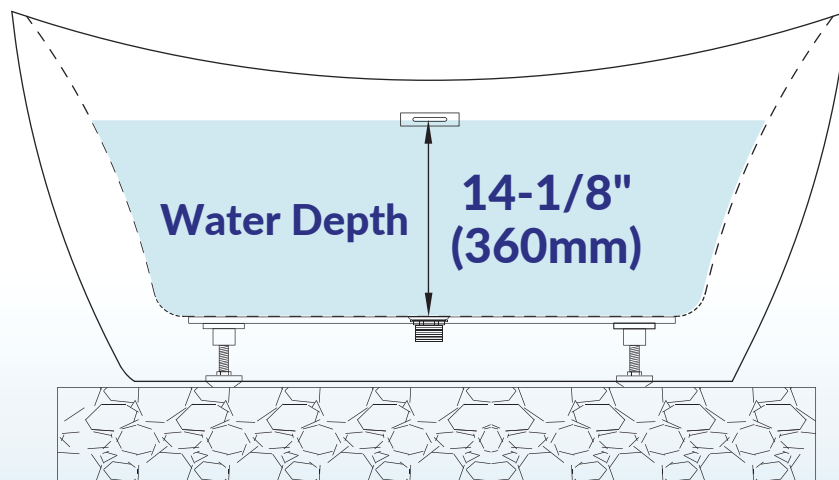

WOODBIDGE®

IMPORTANT INFORMATION

- Measurements are $\pm 1/2"$ and subject to change without notice
- Specifications & Configurations are subject to change without notice
- Please measure tub on-site before installation