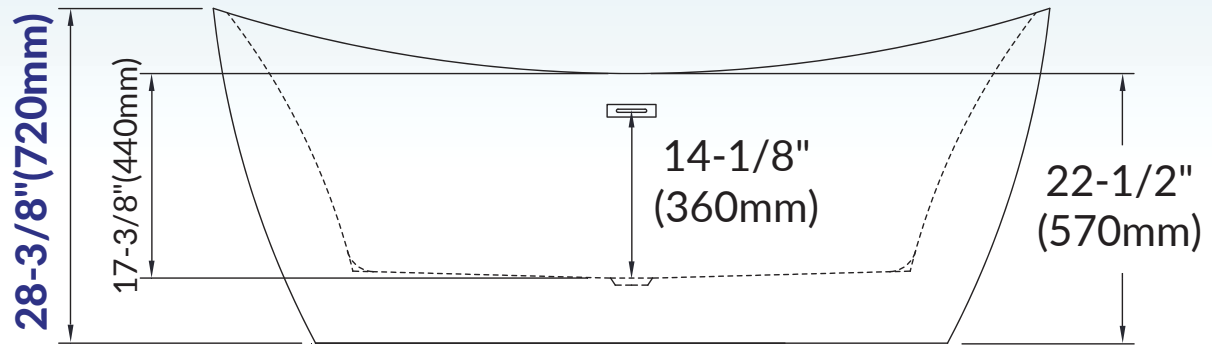

WOODBIDGE®

IMPORTANT INFORMATION

- Measurements are $\pm 1/2"$ and subject to change without notice
- Specifications & Configurations are subject to change without notice
- Please measure tub on-site before installation