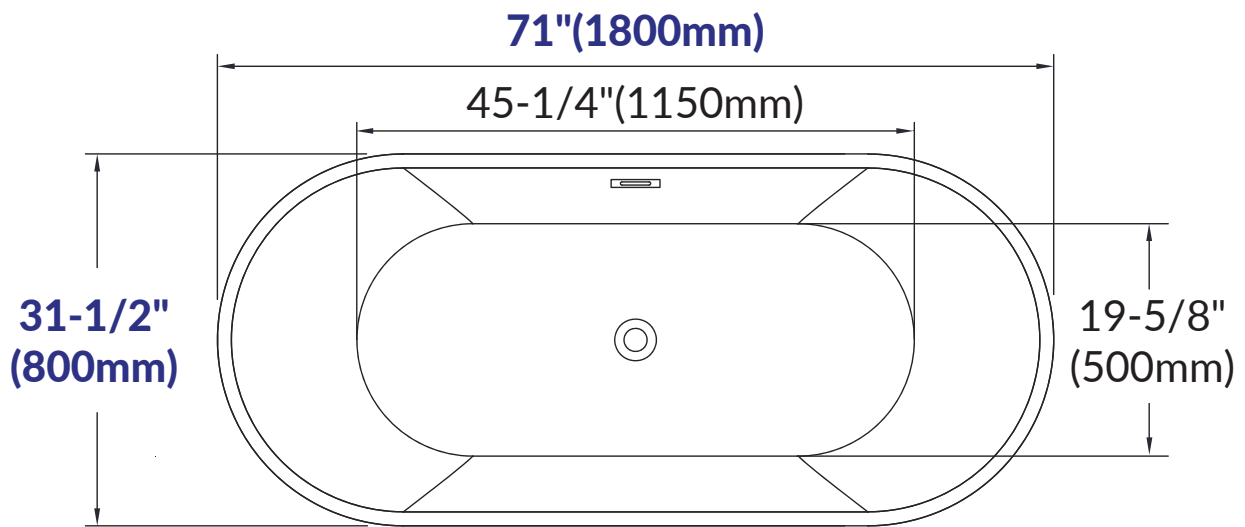

WOODBIDGE®

IMPORTANT INFORMATION

- Measurements are $\pm 1/2"$ and subject to change without notice
- Specifications & Configurations are subject to change without notice
- Please measure tub on-site before installation