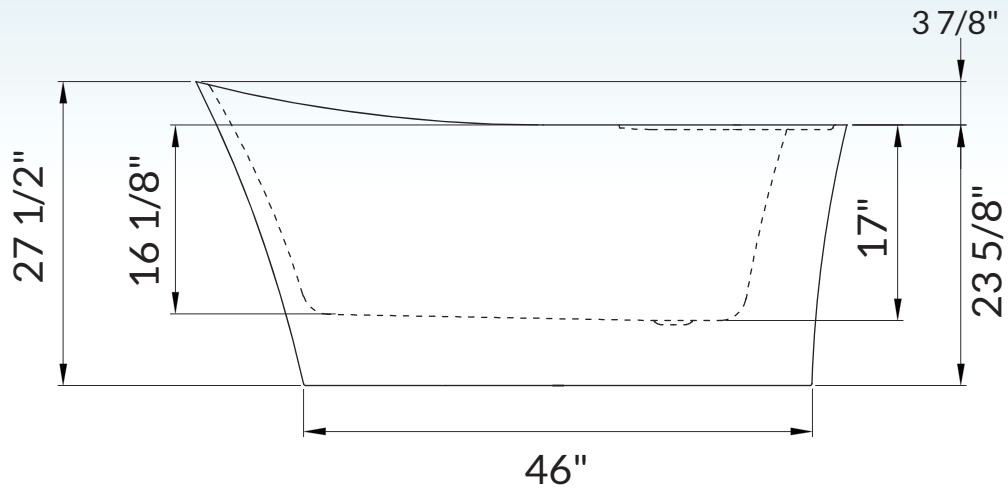

WOODBIDGE®

IMPORTANT INFORMATION

- Measurements are $\pm 1/2"$ and subject to change without notice
- Specifications & Configurations are subject to change without notice
- Please measure tub on-site before installation