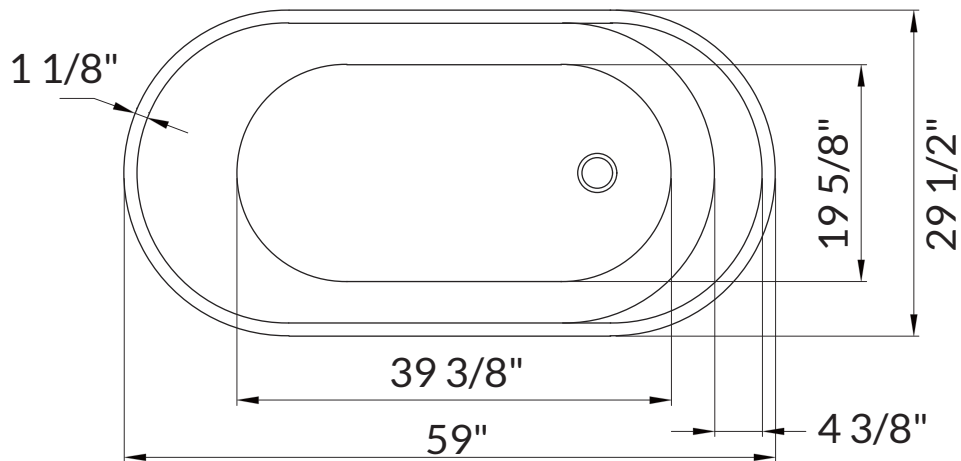

WOODBIDGE®

IMPORTANT INFORMATION

- Measurements are $\pm 1/2"$ and subject to change without notice
- Specifications & Configurations are subject to change without notice
- Please measure tub on-site before installation

- Measurements herein supersede all others published prior to publication date shown below
- Before ordering or installing, please consider future access to equipment