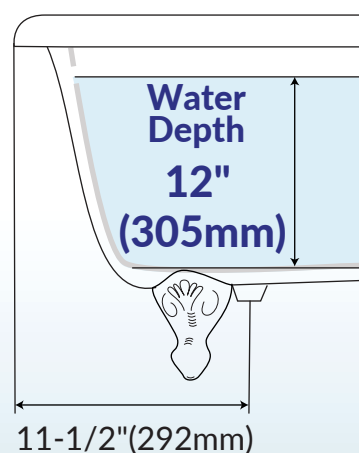

WOODBIDGE®

IMPORTANT INFORMATION

- Measurements are $\pm 1/2"$ and subject to change without notice
- Specifications & Configurations are subject to change without notice
- Please measure tub on-site before installation