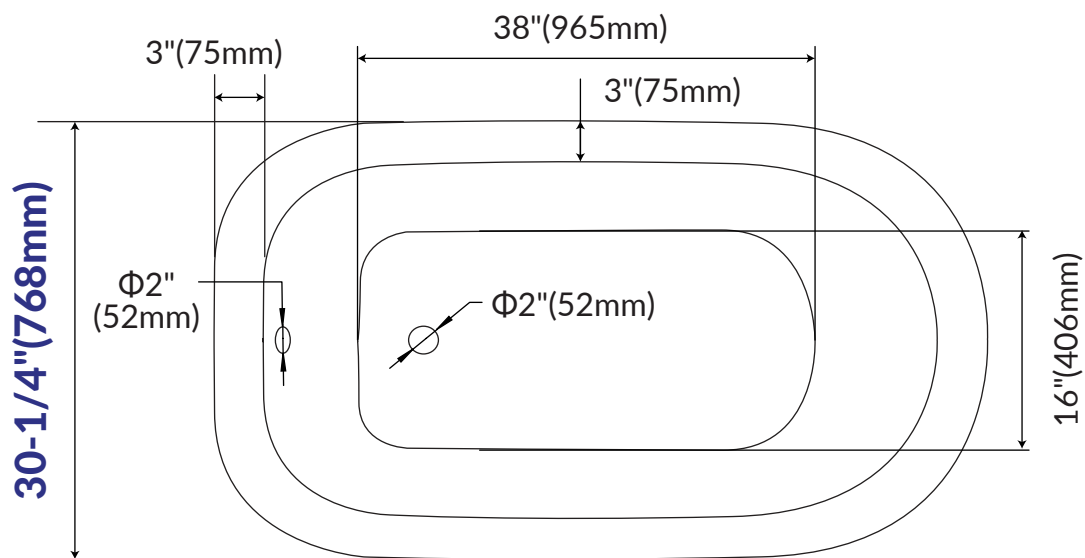

WOODBIDGE®

IMPORTANT INFORMATION

- Measurements are $\pm 1/2"$ and subject to change without notice
- Specifications & Configurations are subject to change without notice
- Please measure tub on-site before installation

- Measurements herein supersede all others published prior to publication date shown below
- Before ordering or installing, please consider future access to equipment