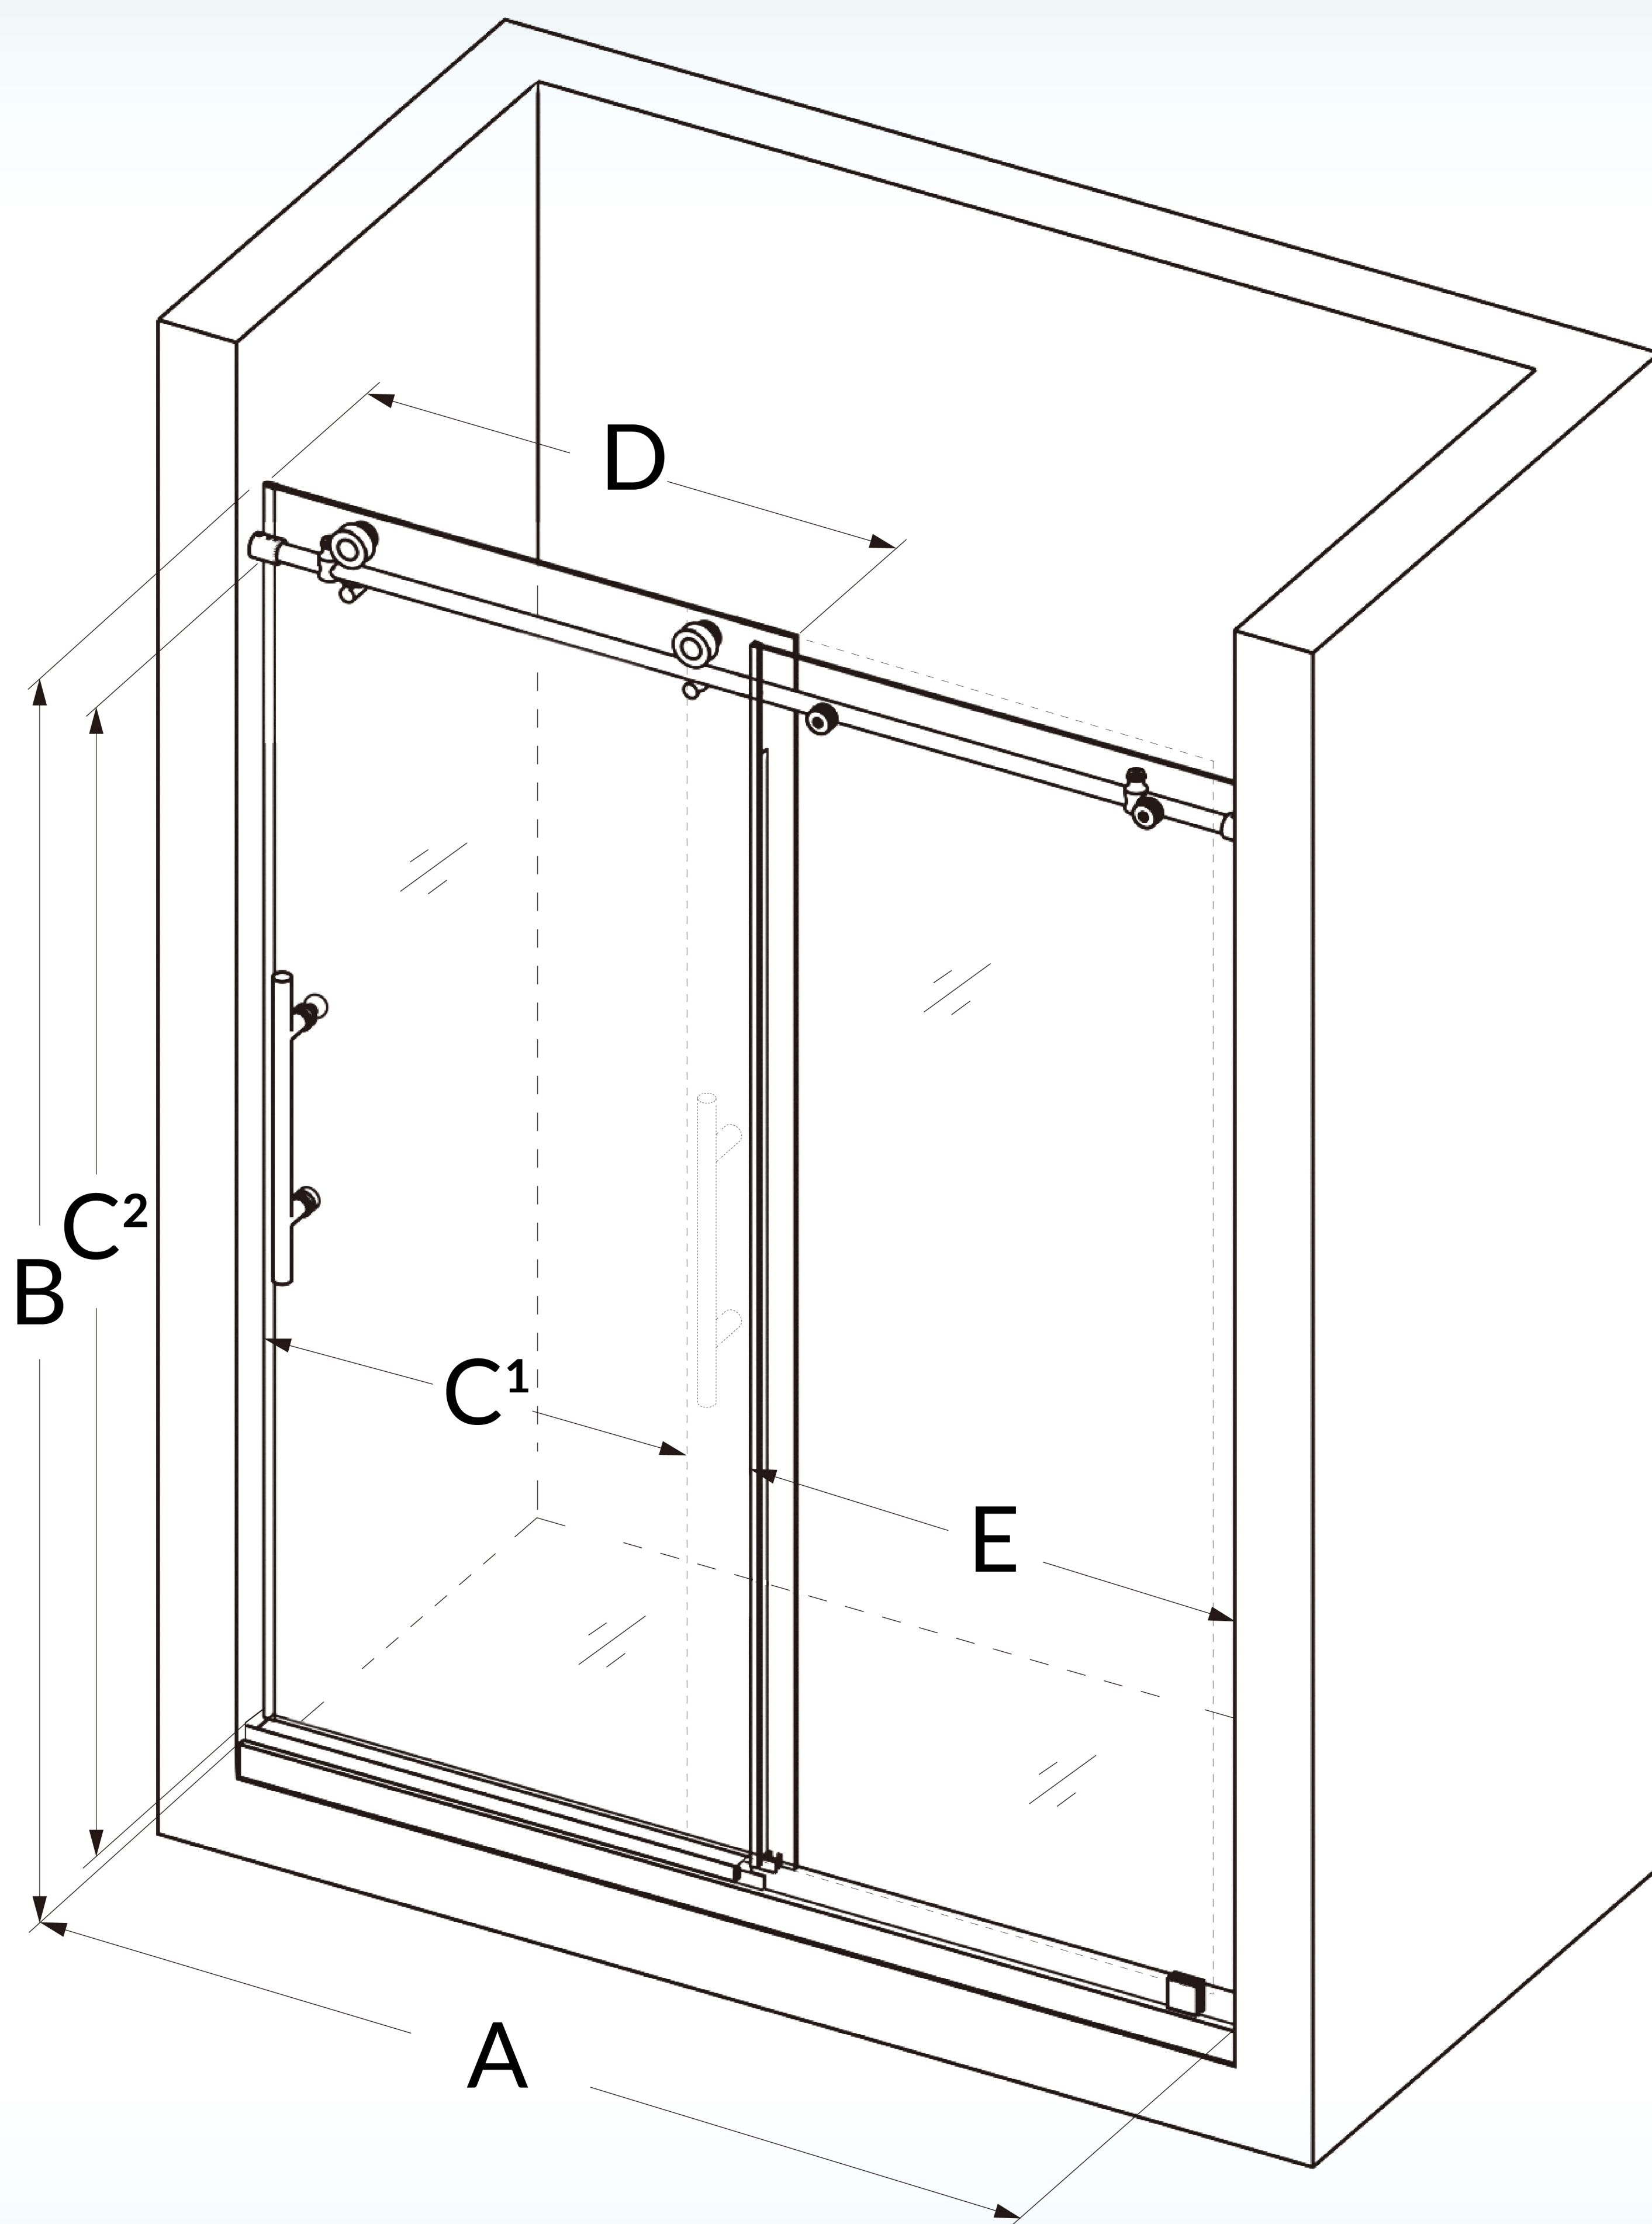

Single Sliding Shower Door

A Model Width

45-1/2~48"

B Product Height

76"

C¹ Access Width

15-1/2"~19-1/2"

C² Access Height

72-1/2"

D Door Width

25-5/8"

E Stationary Glass Width

23-5/8"

Glass Thickness: **3/8"(10mm)**

Minimum Threshold Required: **2-3/4"**