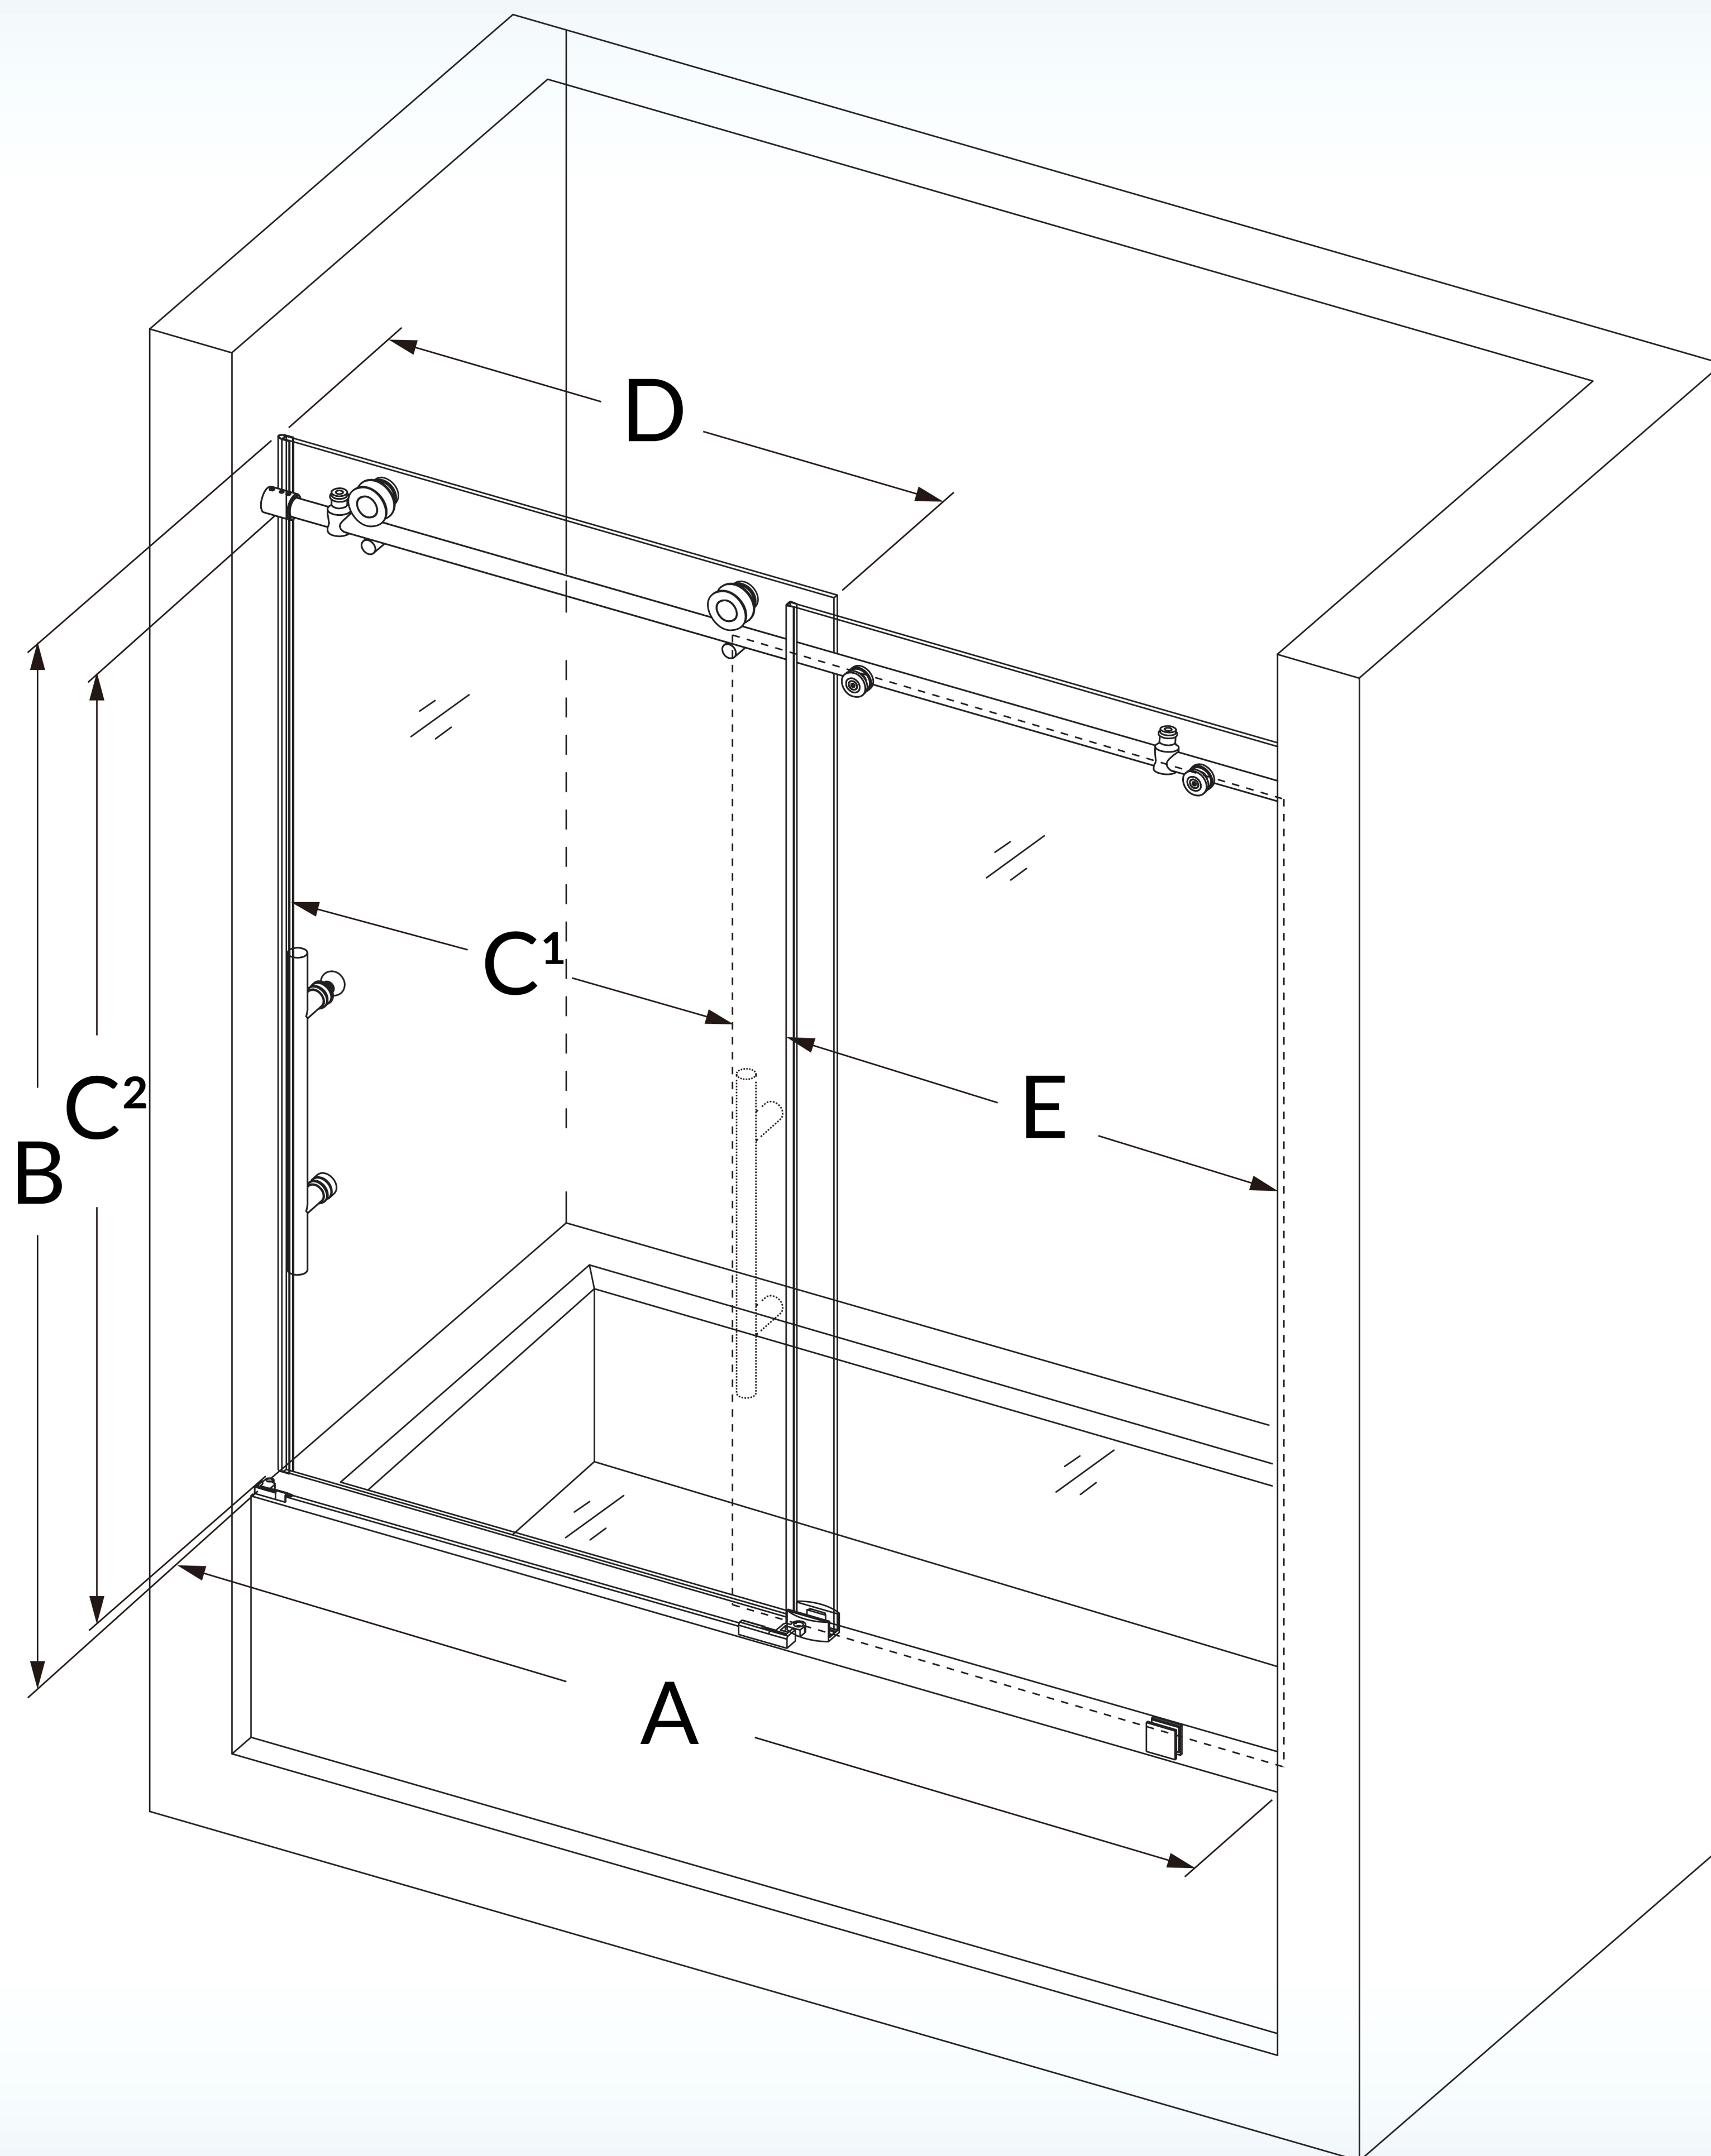

Single Sliding Shower Door

A Model Width
57-1/2~60"

B Product Height
62"

C¹ Access Width
21-1/2"~25-1/2"

C² Access Height
58-1/2"

D Door Width
31-5/8"

E Stationary Glass Width
29-5/8"

Glass Thickness: **3/8"(10mm)**

Minimum Threshold Required: **2-3/4"**