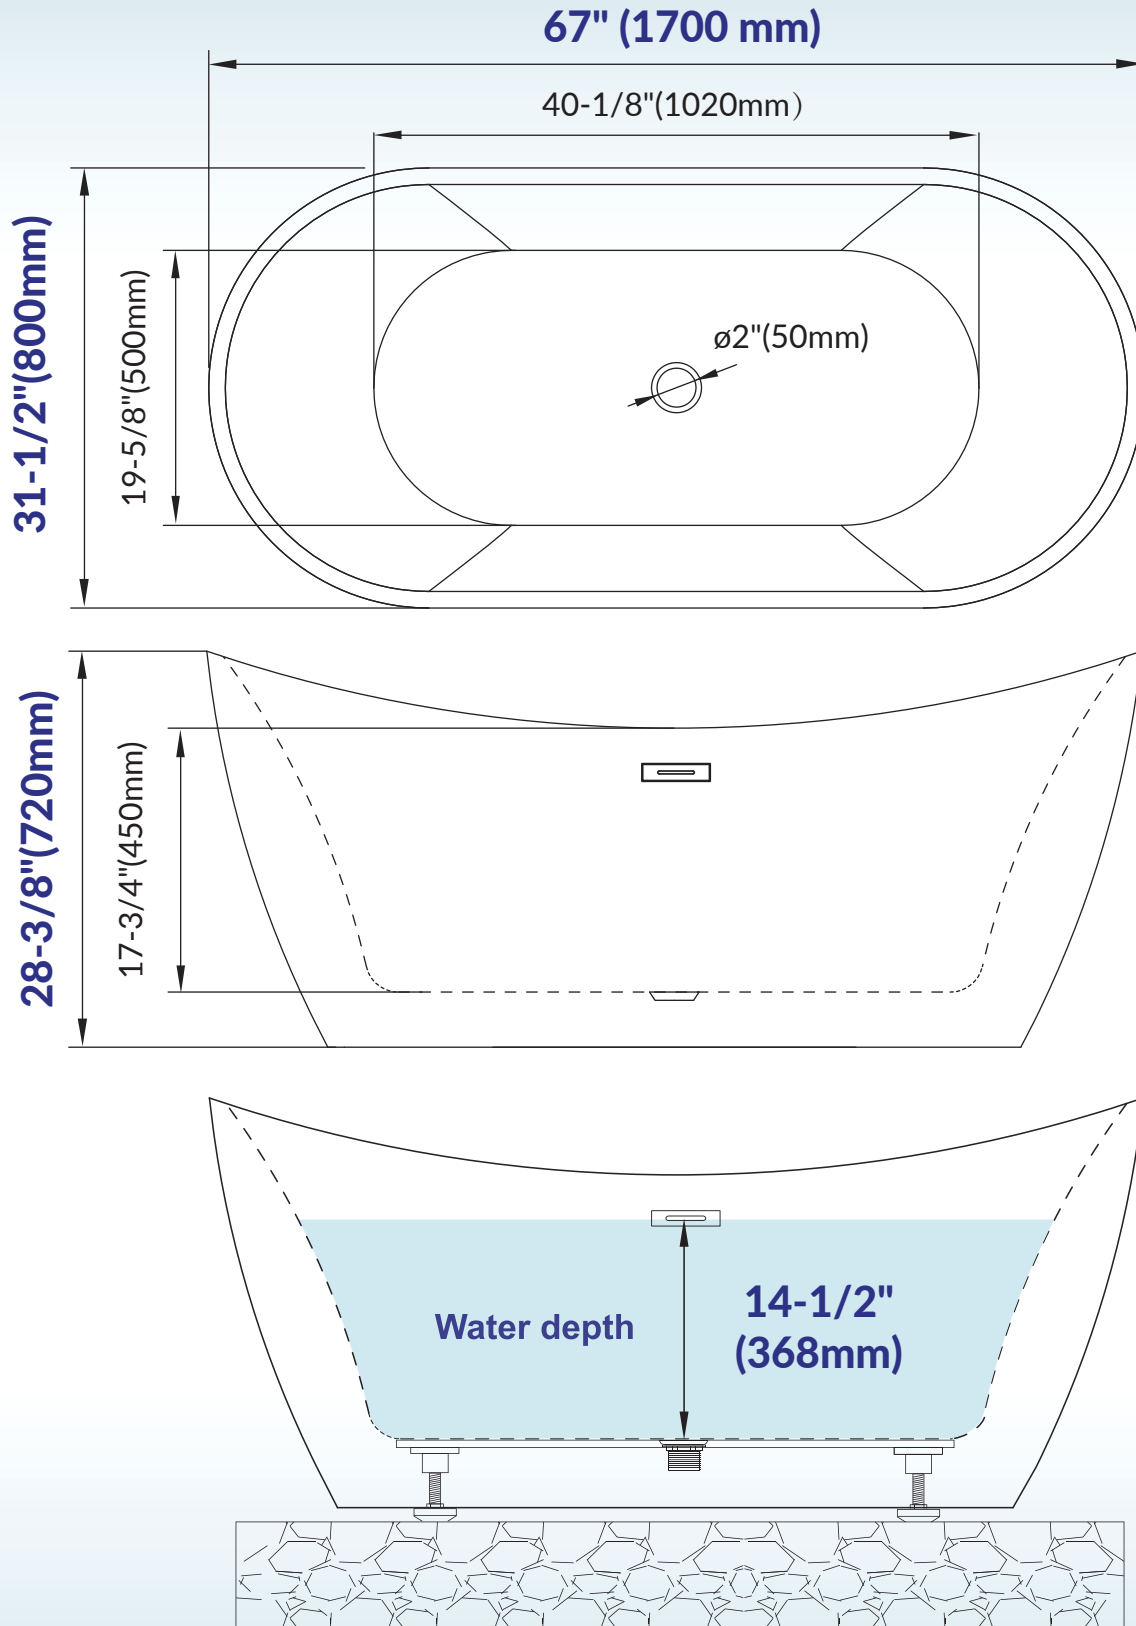

## IMPORTANT INFORMATION

- Measurements are  $\pm 1/2"$  and subject to change without notice
- Specifications & Configurations are subject to change without notice
- Please measure tub on-site before installation