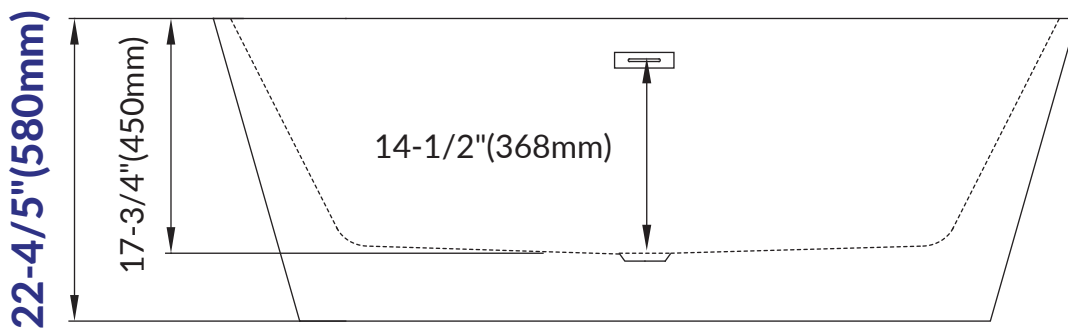

WOODBIDGE®

IMPORTANT INFORMATION

- Measurements are $\pm 1/2"$ and subject to change without notice
- Specifications & Configurations are subject to change without notice
- Please measure tub on-site before installation