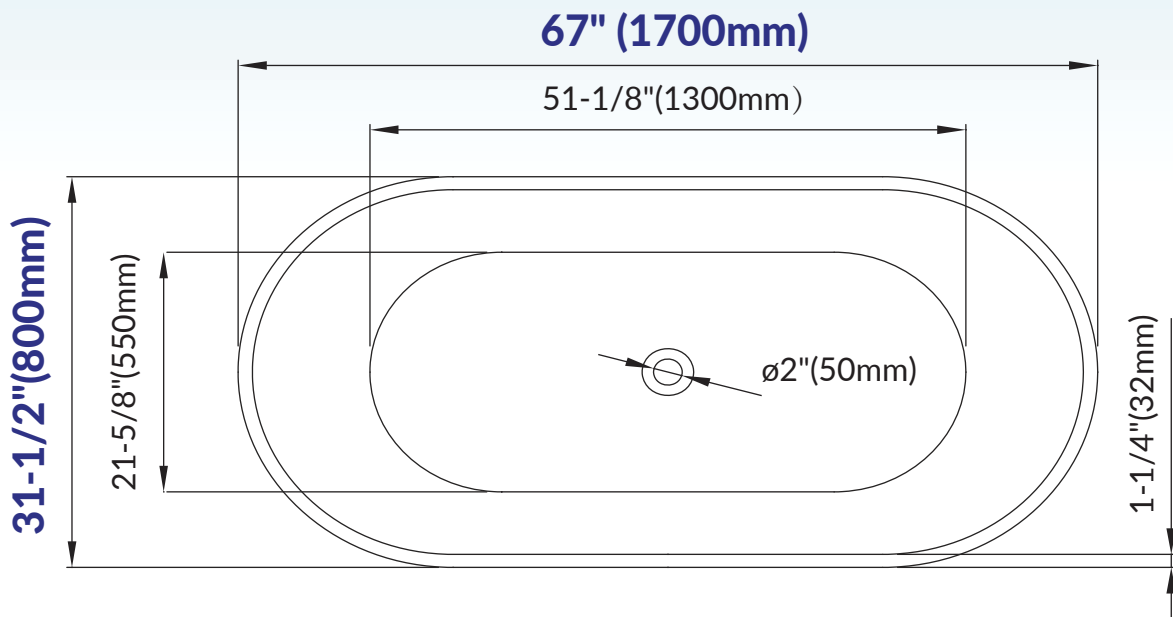

WOODBIDGE®

IMPORTANT INFORMATION

- Measurements are $\pm 1/2"$ and subject to change without notice
- Specifications & Configurations are subject to change without notice
- Please measure tub on-site before installation

- Measurements herein supersede all others published prior to publication date shown below
- Before ordering or installing, please consider future access to equipment