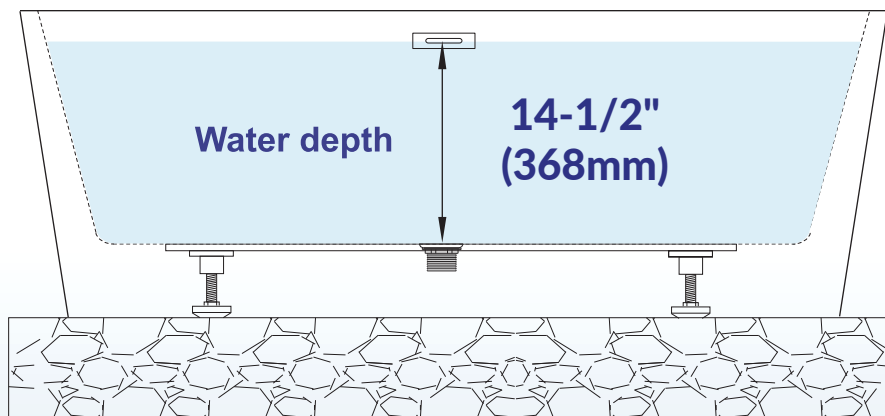

WOODBIDGE®

IMPORTANT INFORMATION

- Measurements are $\pm 1/2"$ and subject to change without notice
- Specifications & Configurations are subject to change without notice
- Please measure tub on-site before installation