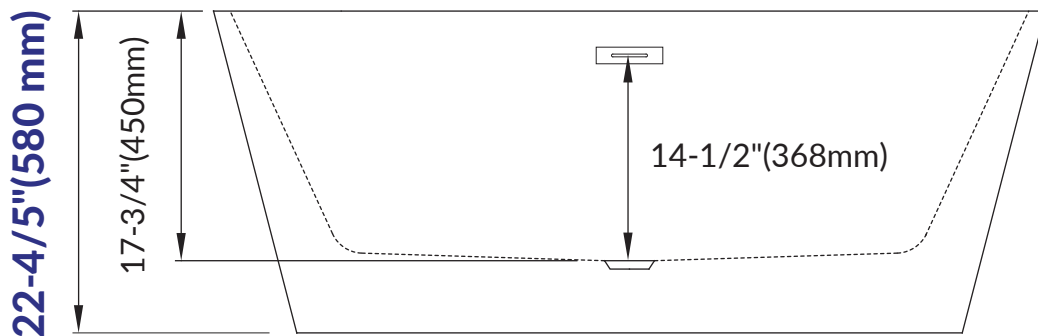

## IMPORTANT INFORMATION

- Measurements are  $\pm 1/2"$  and subject to change without notice
- Specifications & Configurations are subject to change without notice
- Please measure tub on-site before installation