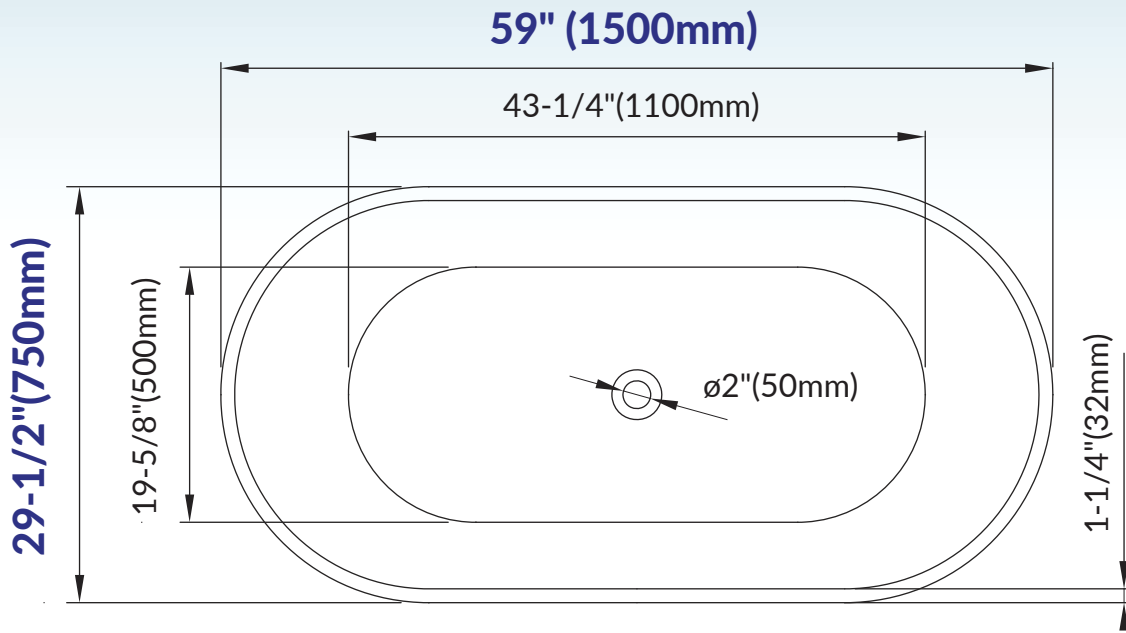

## IMPORTANT INFORMATION

- Measurements are  $\pm 1/2"$  and subject to change without notice
- Specifications & Configurations are subject to change without notice
- Please measure tub on-site before installation