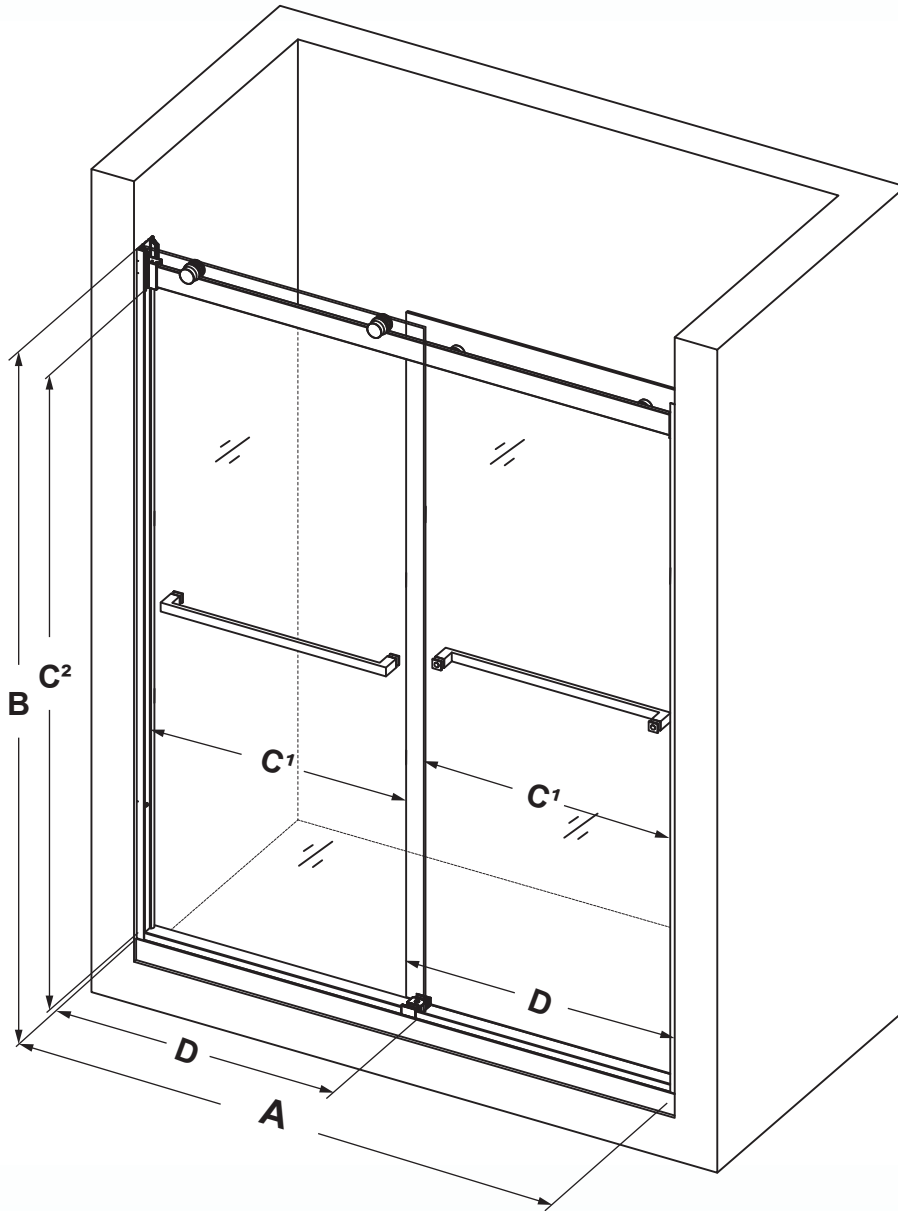

## Heavy Glass Frameless Sliding Shower Door

**A** Model Width

44"~48"

**B** Product Height

76"

**C<sup>1</sup>** Access Width

20"~22"

**C<sup>2</sup>** Access Height

71-1/2"

**D** Door Width

24-7/8"

Glass Thickness: **5/16" (8mm)**

Minimum Threshold Required: **3"**