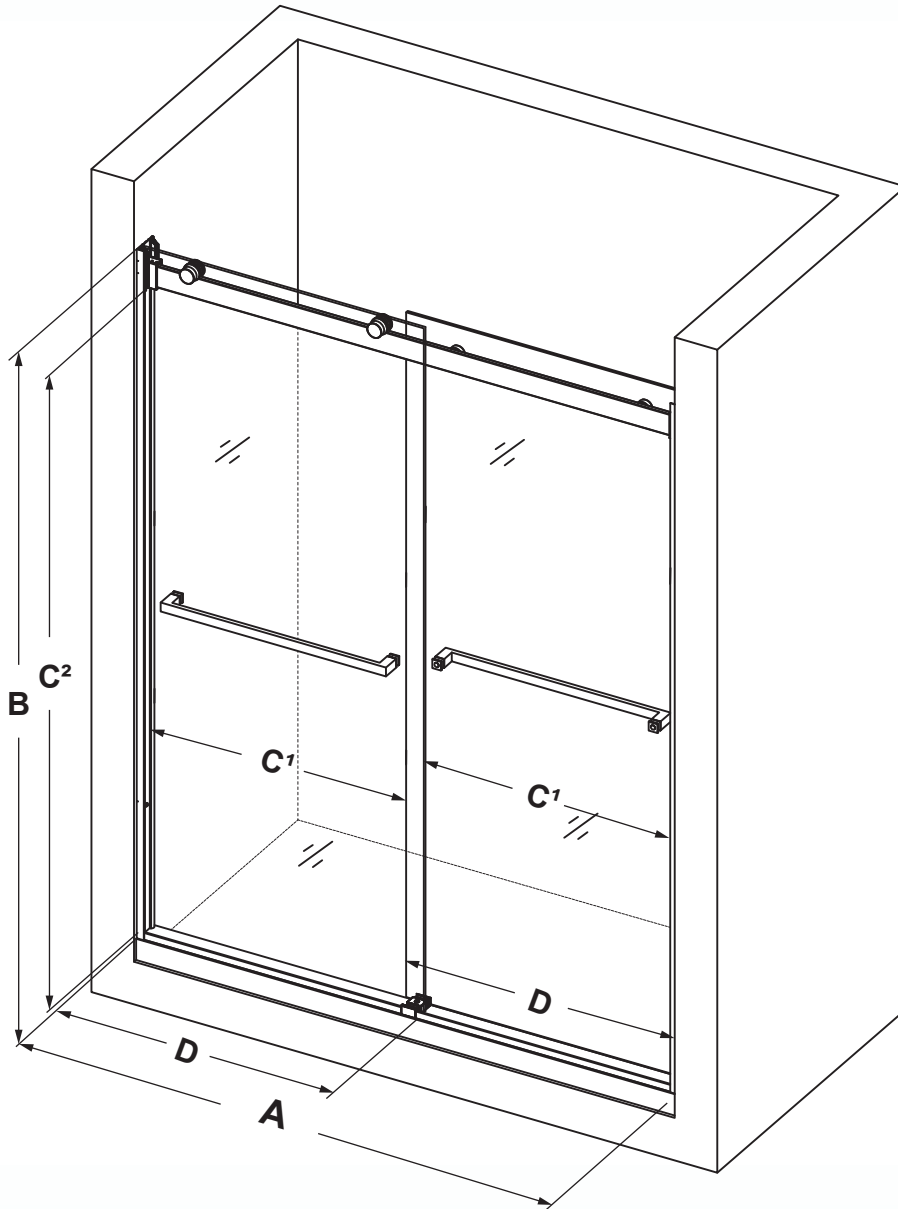

WOODBIDGE[®]

Heavy Glass Frameless Sliding Shower Door

A Model Width

56"~60"

B Product Height

76"

C¹ Access Width

24"~28"

C² Access Height

71-1/2"

D Door Width

30-7/8"

Glass Thickness: **5/16"(8mm)**

Minimum Threshold Required: **3"**

IMPORTANT INFORMATION

- Specifications & Configurations are subject to change without notice
- Please note that installer(s) must be certify or warranty will be voided.
- Pls measure shower door on-site before installation
- Measurements herein supersede all others published prior to publication date shown below