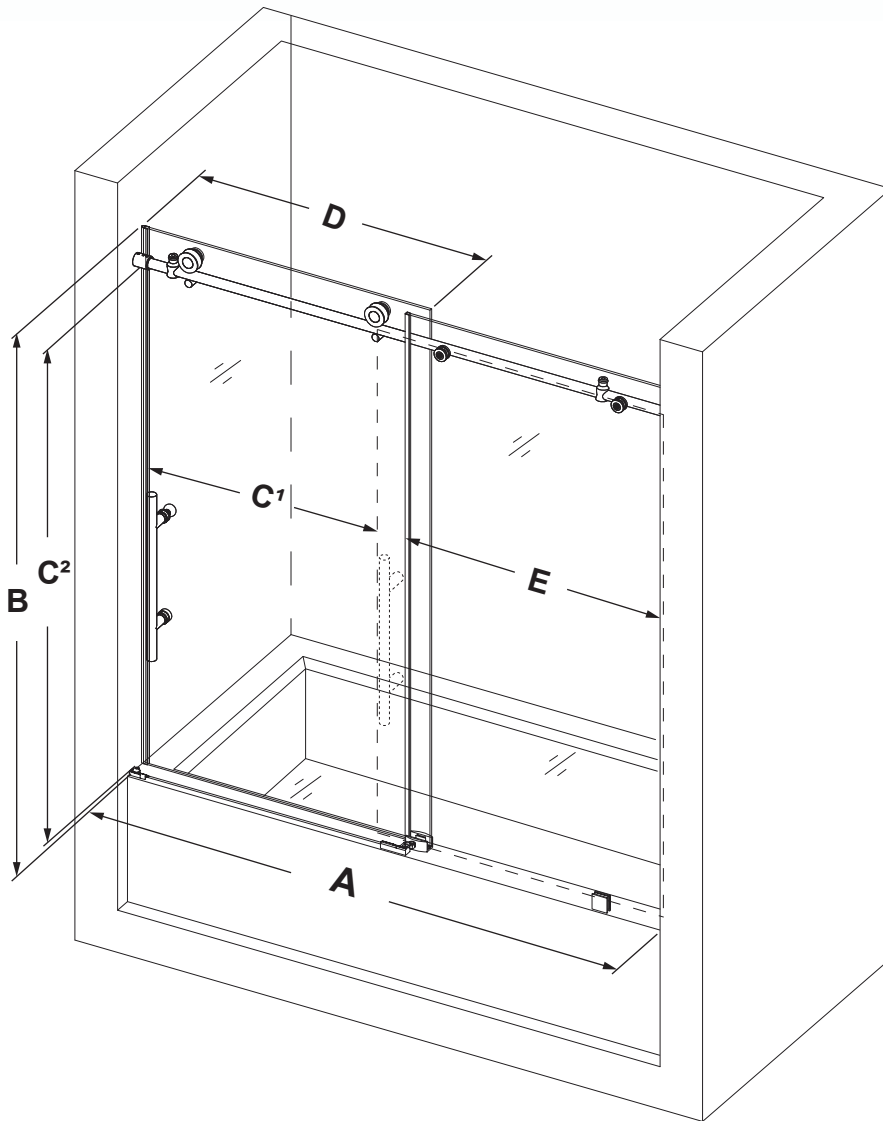

## Heavy Glass Frameless Sliding Shower Door

**A** Model Width

**57-1/2"~60"**

**B** Product Height

**62"**

**C<sup>1</sup>** Access Width

**21-1/2"~25-1/2"**

**C<sup>2</sup>** Access Height

**58-1/2"**

**D** Door Width

**31-5/8"**

**E** Stationary Glass Width

**29-5/8"**

Glass Thickness: **3/8"(10mm)**

Minimum Threshold Required: **2-3/4"**