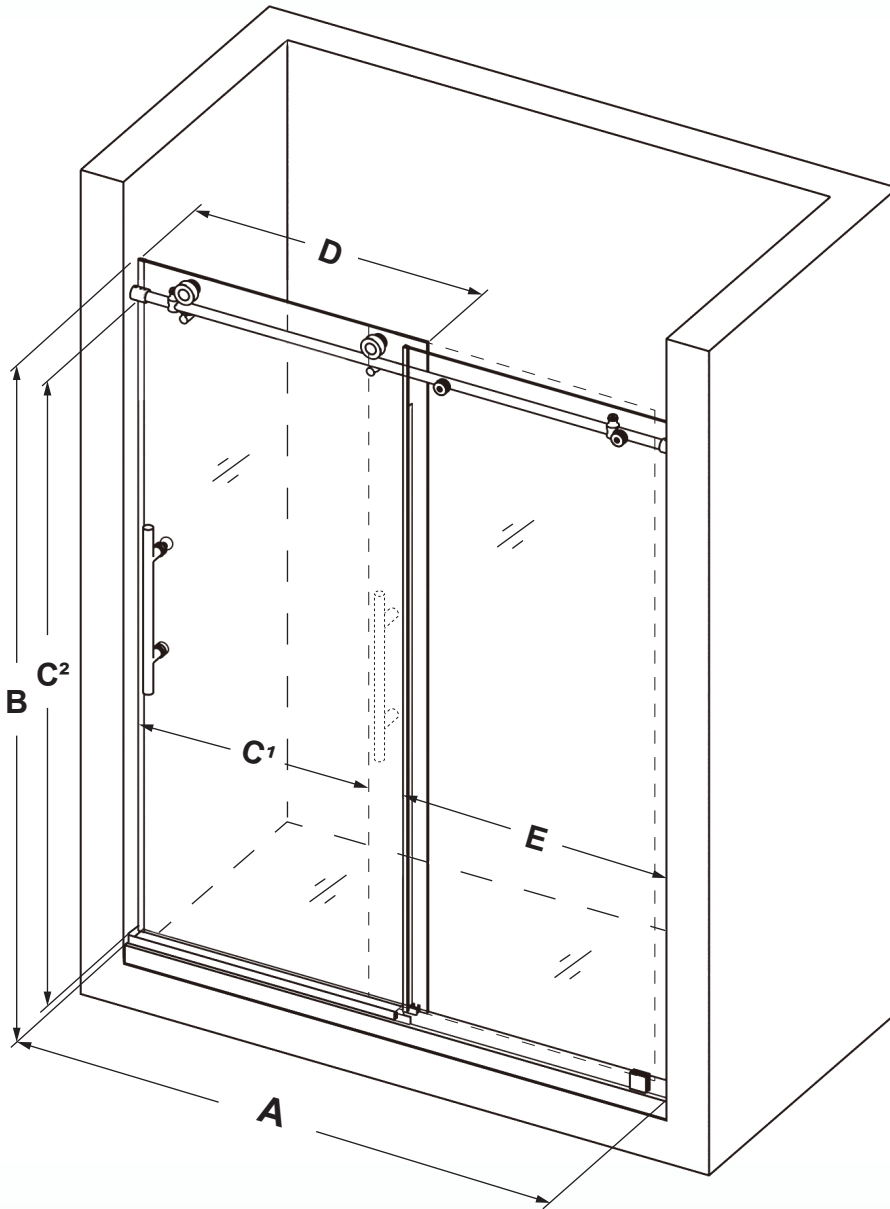

WOODBIDGE[®]

Heavy Glass Frameless Sliding Shower Door

A Model Width

57-1/2"~60"

B Product Height

76"

C¹ Access Width

21-1/2"~25-1/2"

C² Access Height

72-1/2"

D Door Width

31-5/8"

E Stationary Glass Width

29-5/8"

Glass Thickness: **3/8"(10mm)**

Minimum Threshold Required: **2-3/4"**