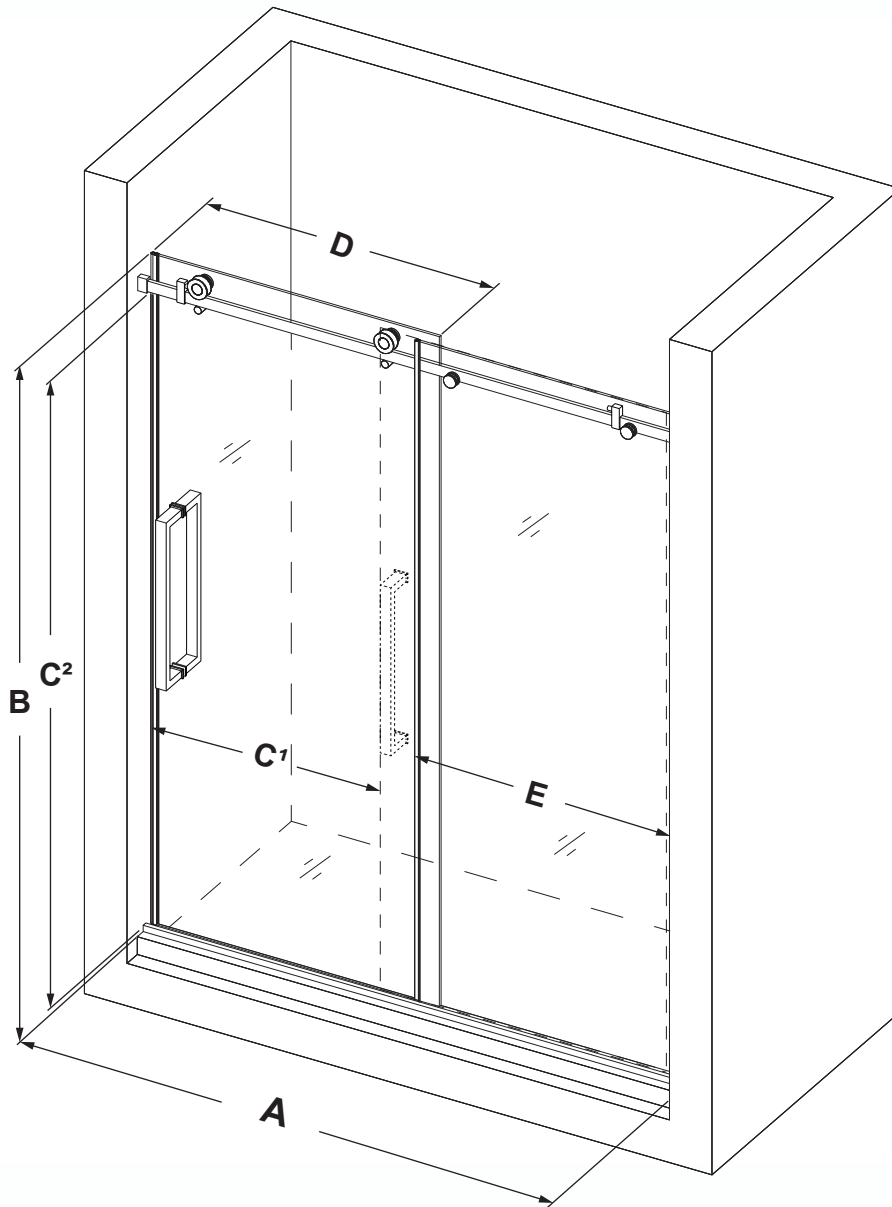

## Heavy Glass Frameless Sliding Shower Door

**A** Model Width

**44"~48"**

**B** Product Height

**76"**

**C<sup>1</sup>** Access Width

**16-1/2"~20-1/2"**

**C<sup>2</sup>** Access Height

**73"**

**D** Door Width

**26-5/8"**

**E** Stationary Glass Width

**23-1/8"**

Glass Thickness: **5/16"(8mm)**

Minimum Threshold Required: **3"**