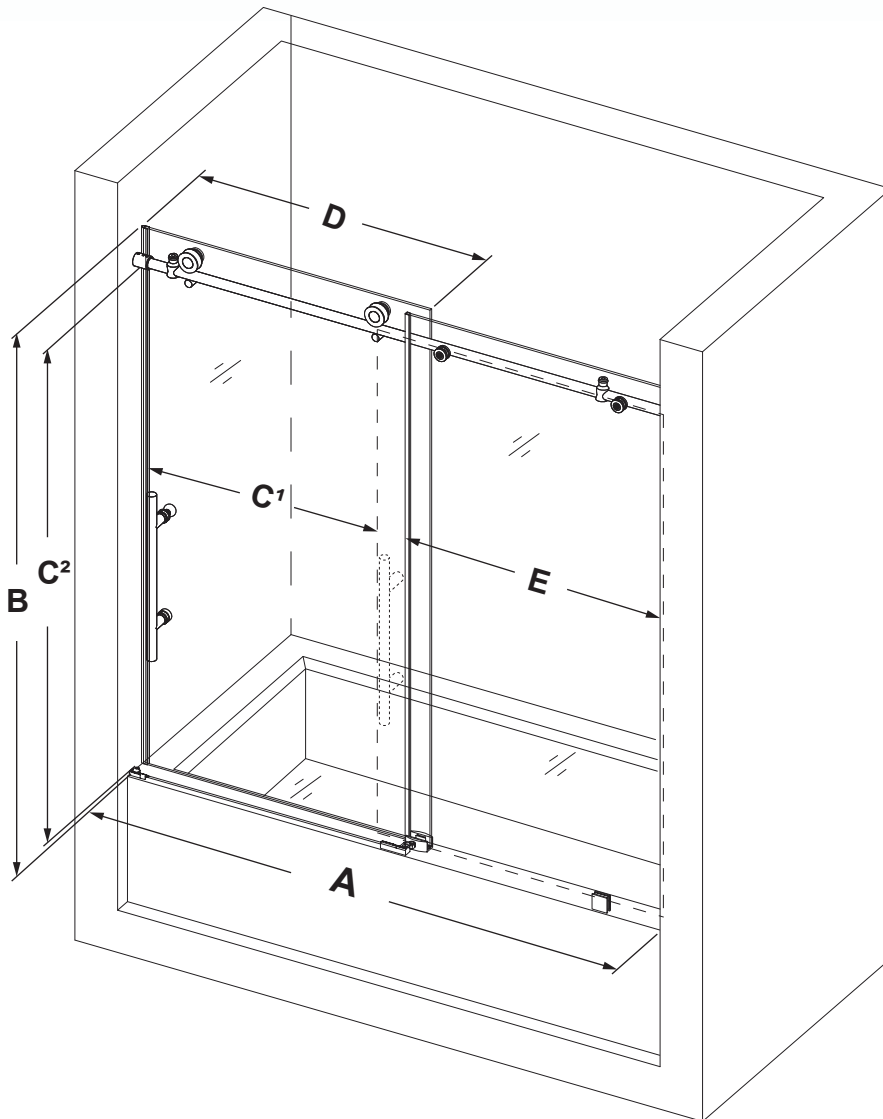

## Heavy Glass Frameless Sliding Shower Door

**A** Model Width

**56~60"**

**B** Product Height

**62"**

**C<sup>1</sup>** Access Width

**22-1/2"~26-1/2"**

**C<sup>2</sup>** Access Height

**59"**

**D** Door Width

**32-11/16"**

**E** Stationary Glass Width

**29-5/8"**

Glass Thickness: **3/8"(10mm)**

Minimum Threshold Required: **2-3/4"**