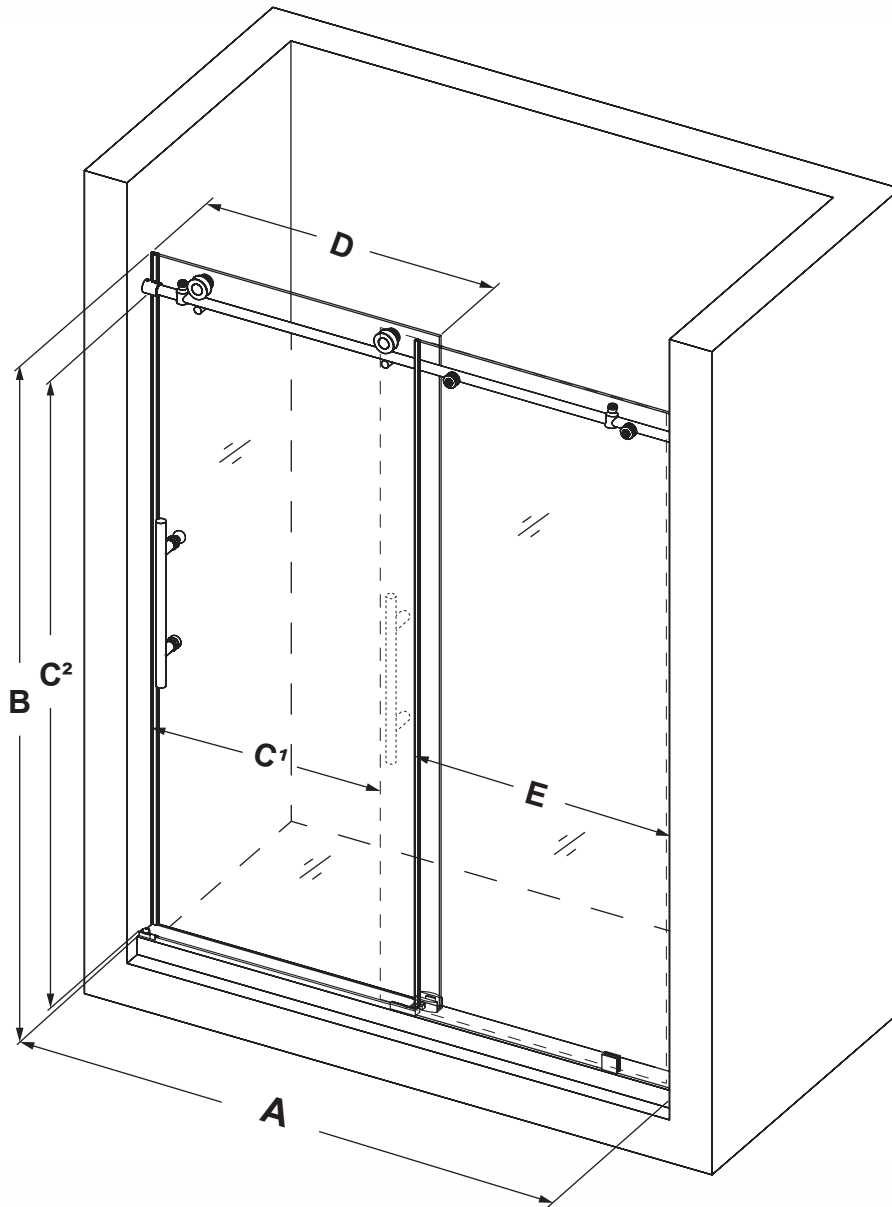

WOODBIDGE[®]

Heavy Glass Frameless Sliding Shower Door

A Model Width

56"~60"

B Product Height

76"

C¹ Access Width

22-1/2"~26-1/2"

C² Access Height

73"

D Door Width

32-11/16"

E Stationary Glass Width

29-5/8"

Glass Thickness: **3/8"(10mm)**

Minimum Threshold Required: **2-3/4"**