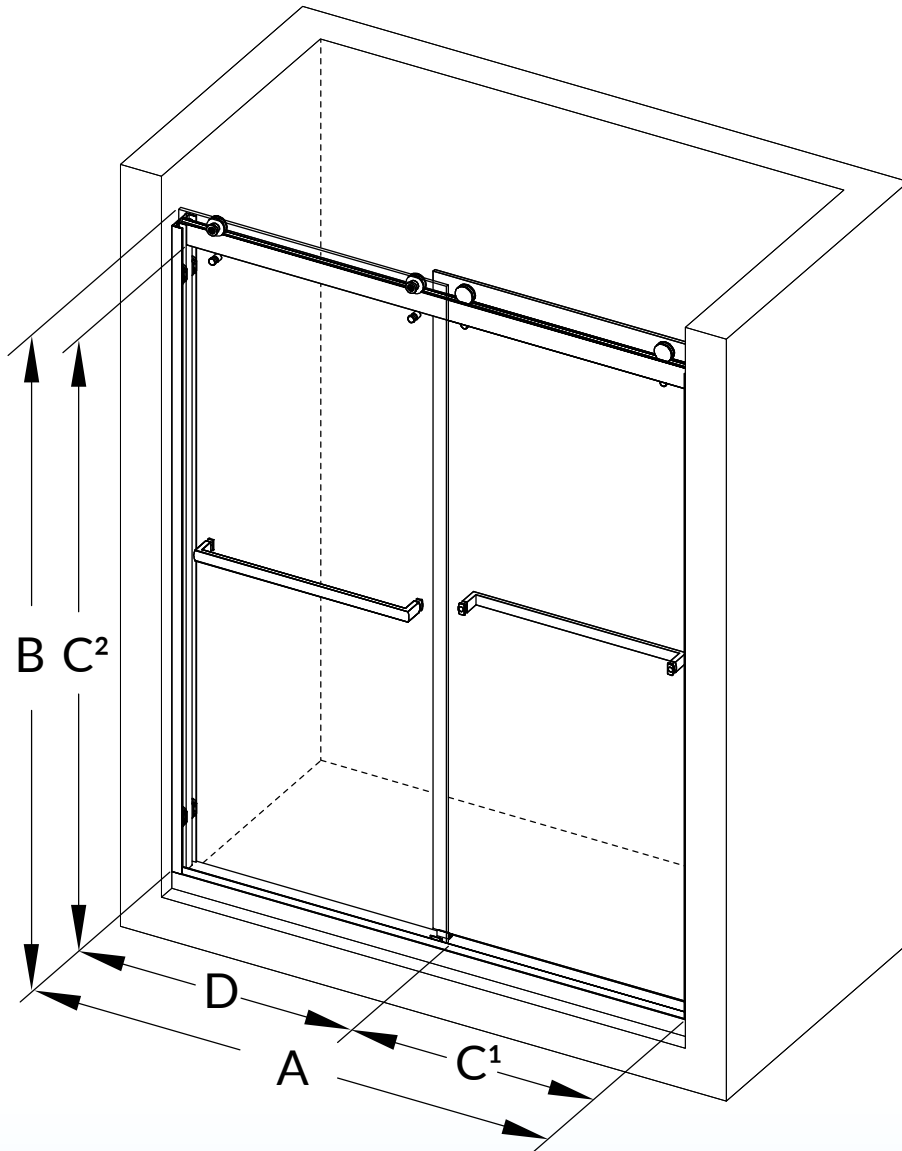

Double Sliding Shower Door

A Model Width

56~60"

B Product Height

76"

C¹ Access Width

23-1/2"~27-1/2"

C² Access Height

71-5/8"

D Door Width

30-11/16"

Glass Thickness: **3/8"(10mm)**

Minimum Threshold Required: **3"**

IMPORTANT INFORMATION

- Specifications & Configurations are subject to change without notice
- Please note that installer(s) must be certify or warranty will be voided.
- Pls measure shower door on-site before installation
- Measurements herein supersede all others published prior to publication date shown below