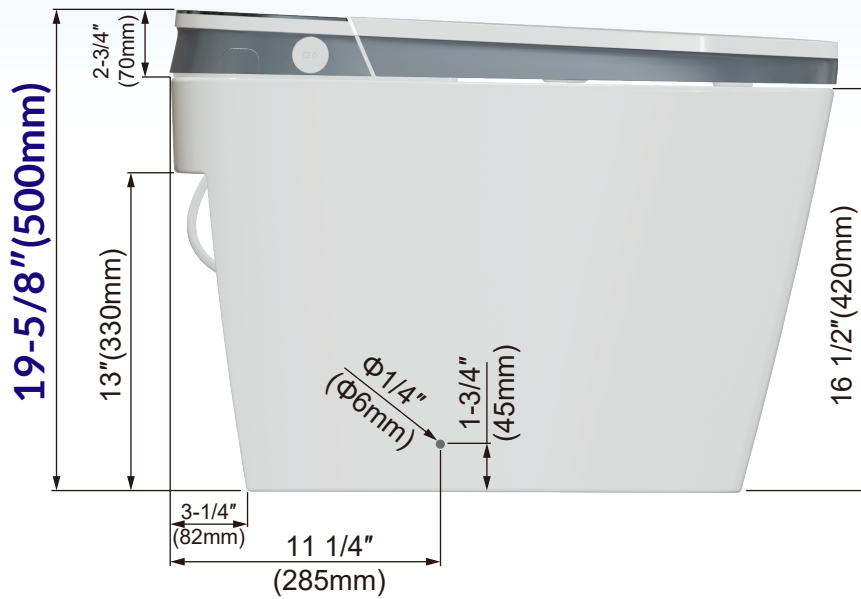

WOODBIDGE®

IMPORTANT INFORMATION

- Measurements are +3/8" and subject to change without notice
- Specifications & Configurations are subject to change without notice
- Pls measure toilet on-site before installation
- Please note that installer(s) must be certify or warranty will be voided.
- Measurements herein supersede all others published prior to publication date shown below