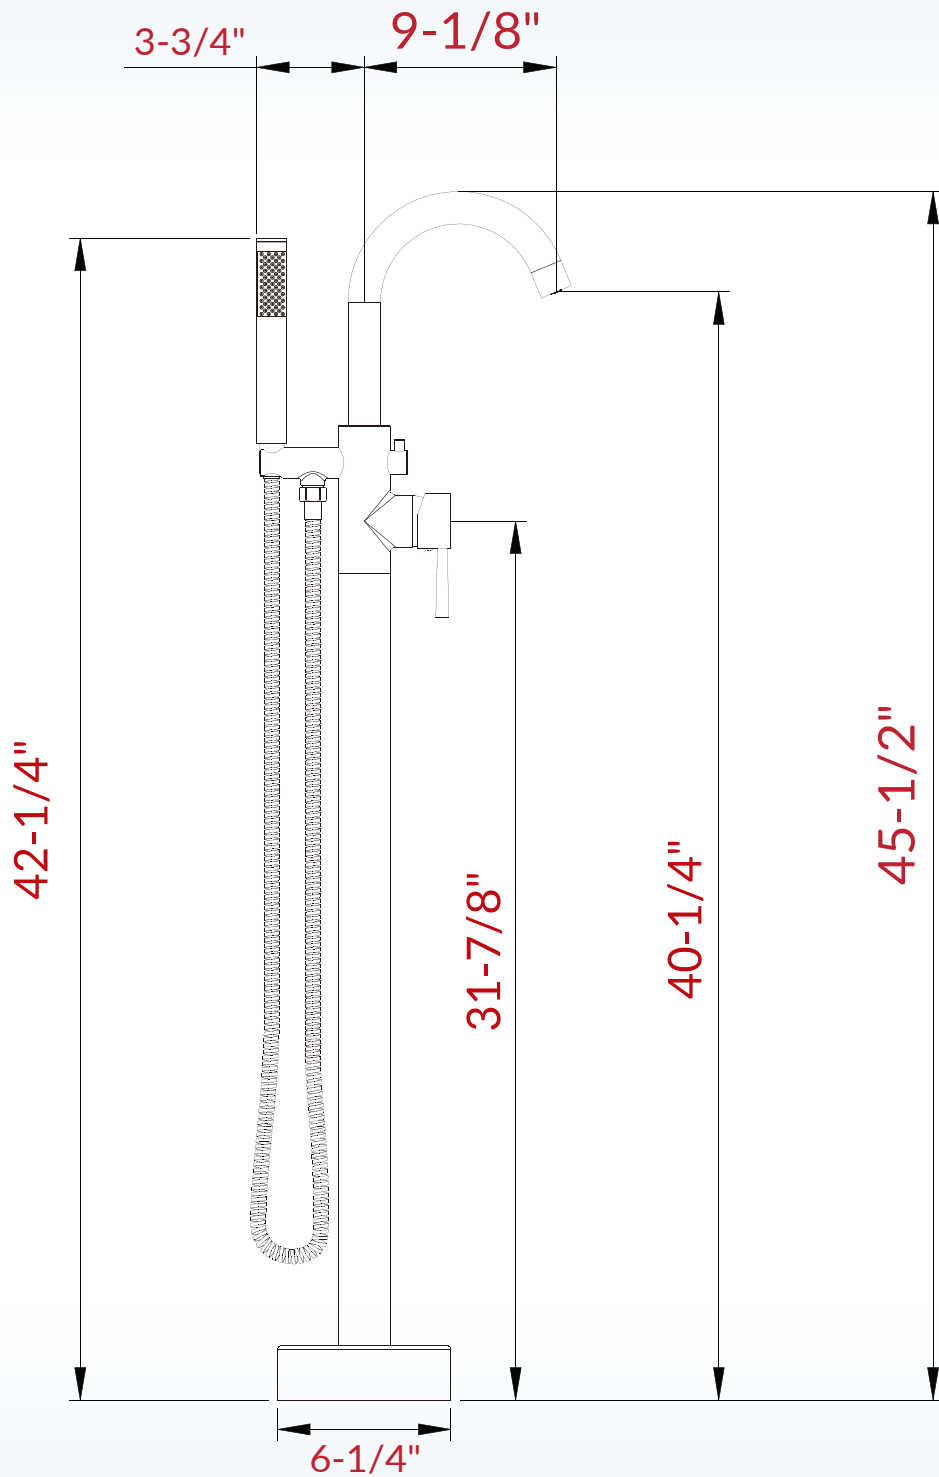

WOODBIDGE®

ATTENTION! Dimensions may vary by up to $3/8\text{'}$. It is highly recommended to pull all dimensions of actual model for installation and measuring purposes.

ATTENTION! Measurements in inches are rounded to the nearest $1/8\text{'}$.