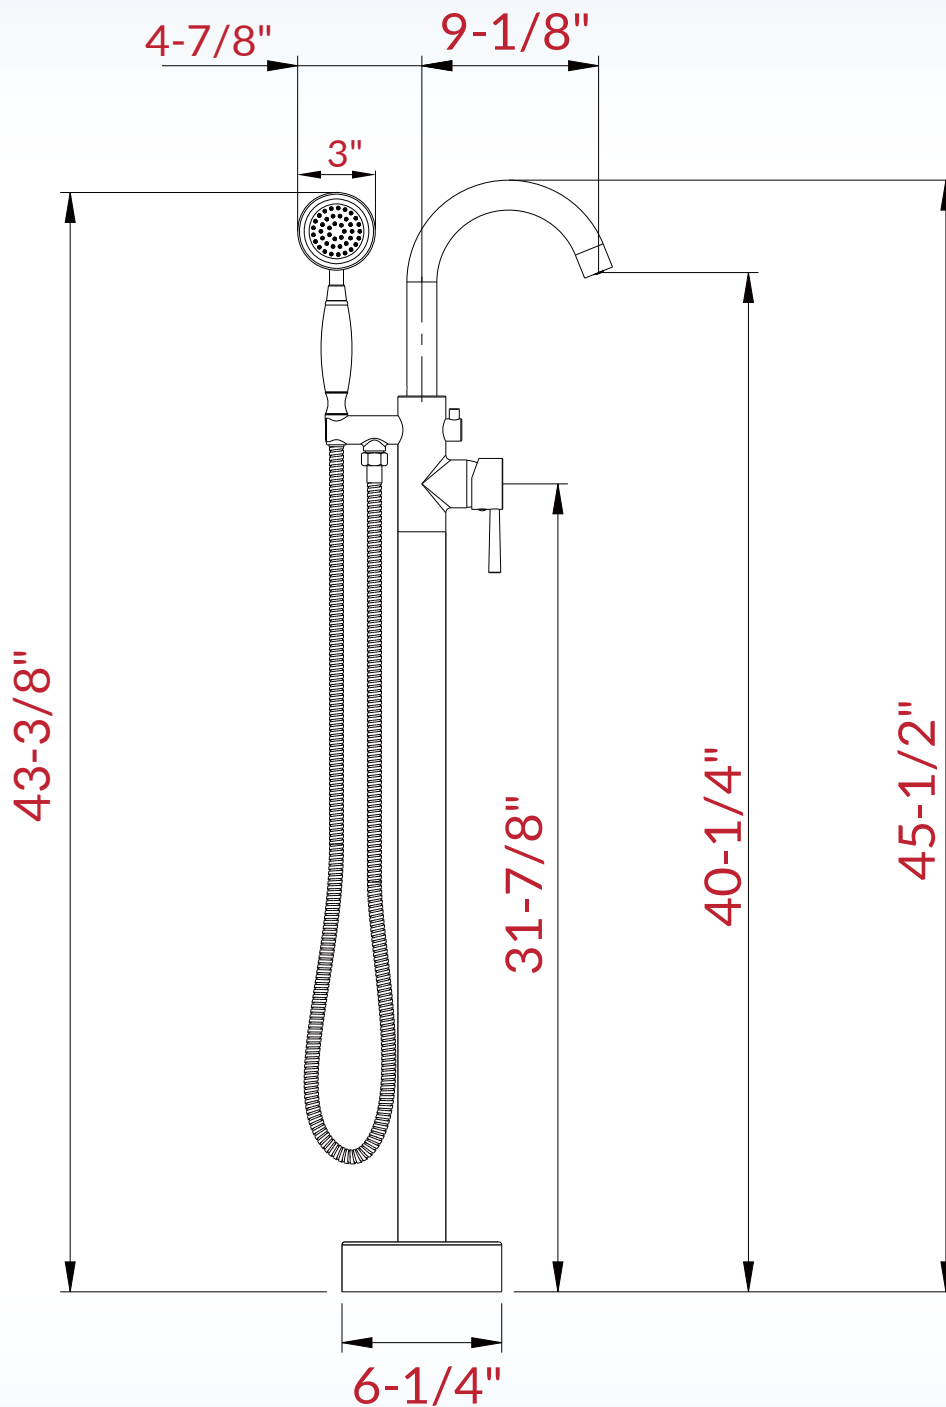

WOODBIDGE®

ATTENTION! Dimensions may vary by up to 3/8". It is highly recommended to pull all dimensions of actual model for installation and measuring purposes.

ATTENTION! Measurements in inches are rounded to the nearest 1/8".