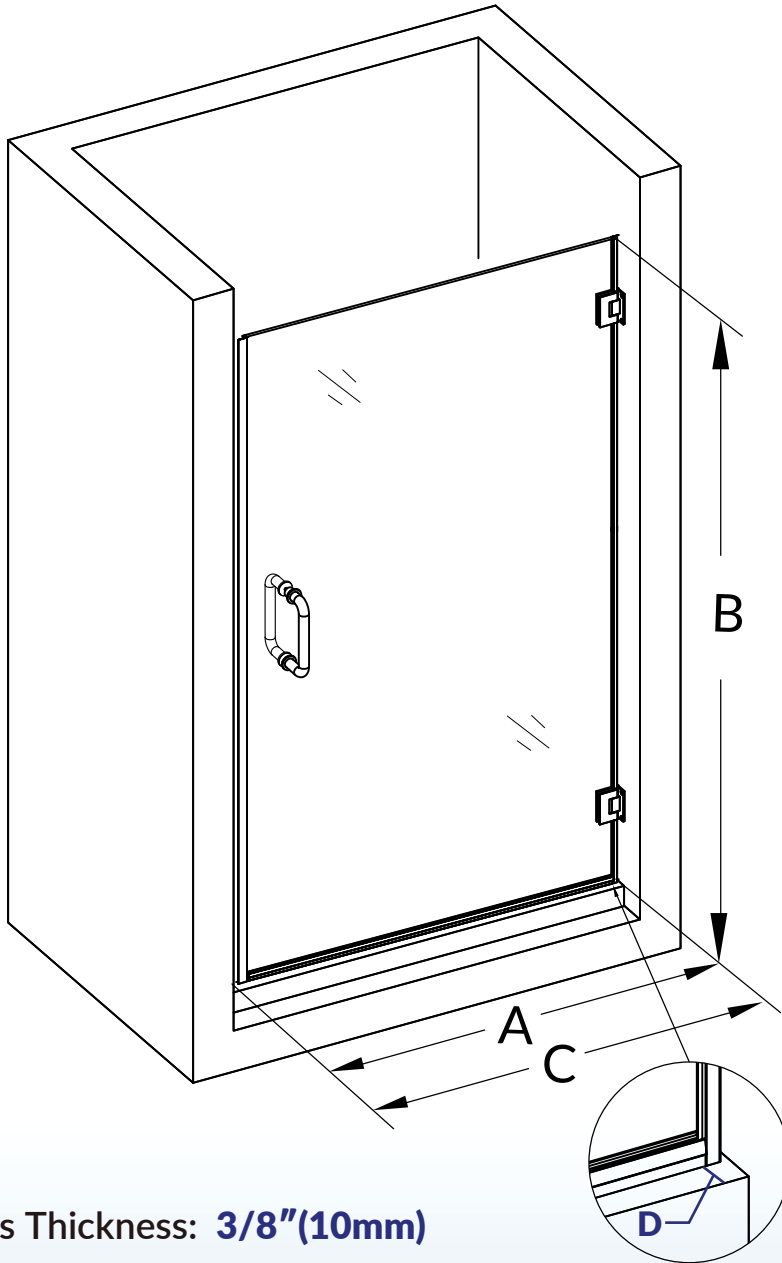

WOODBIDGE®

Pivot Frameless Shower Door

A Model Width

28"

B Product Height

76"

C Access Width

28"

Glass Thickness: **3/8"(10mm)**

D Minimum Threshold Required: **13/16"**

IMPORTANT INFORMATION

- Specifications & Configurations are subject to change without notice
- Please note that installer(s) must certify or warranty will be voided.
- Pls measure shower door on-site before installation
- Measurements herein supersede all others published prior to publication date shown below