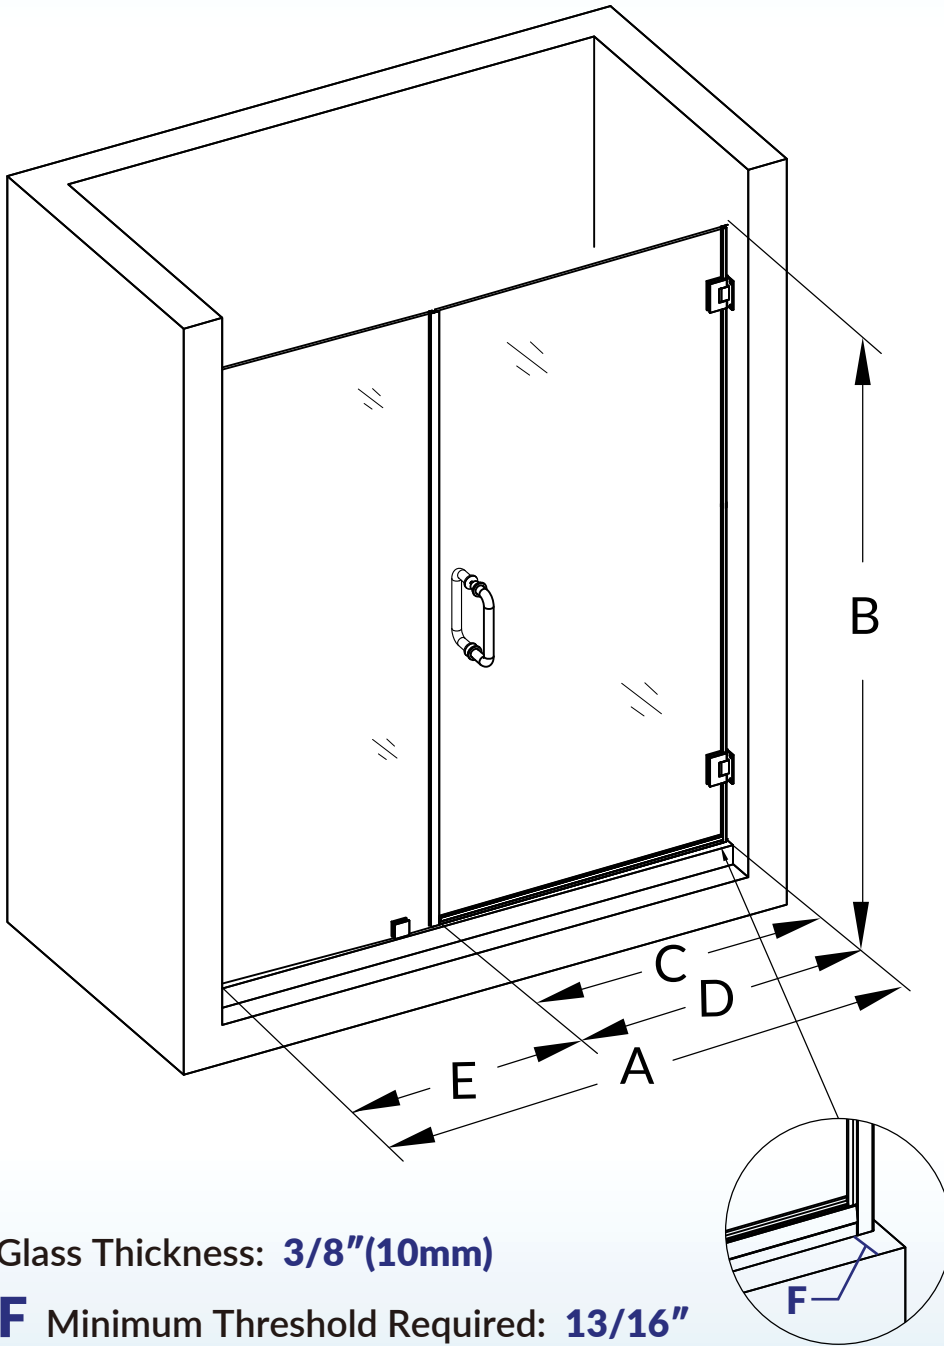

## Pivot Frameless Shower Door

**A** Model Width  
52~53"

**B** Product Height  
76"

**C** Access Width  
28"

**D** Pivot shower door  
28"

**E** Fixed door width  
24"

Glass Thickness: **3/8"(10mm)**

**F** Minimum Threshold Required: **13/16"**