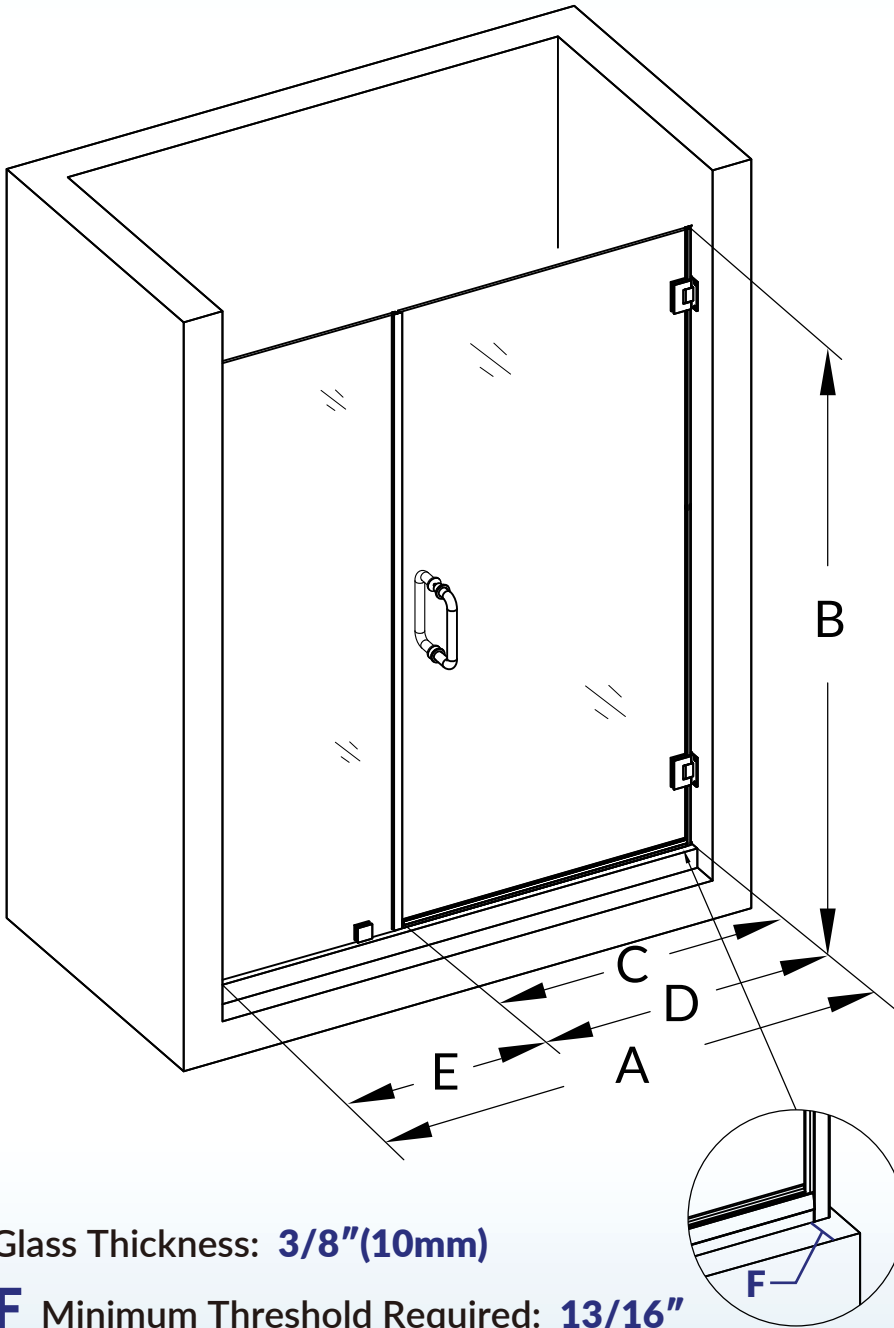

WOODBIDGE®

Pivot Frameless Shower Door

Glass Thickness: **3/8"(10mm)**

F Minimum Threshold Required: **13/16"**

A Model Width
48~49"

B Product Height
76"

C Access Width
30"

D Pivot shower door
30"

E Fixed door width
18"

IMPORTANT INFORMATION

- Specifications & Configurations are subject to change without notice
- Pls measure shower door on-site before installation

- Please note that installer(s) must be certify or warranty will be voided.
- Measurements herein supersede all others published prior to publication date shown below