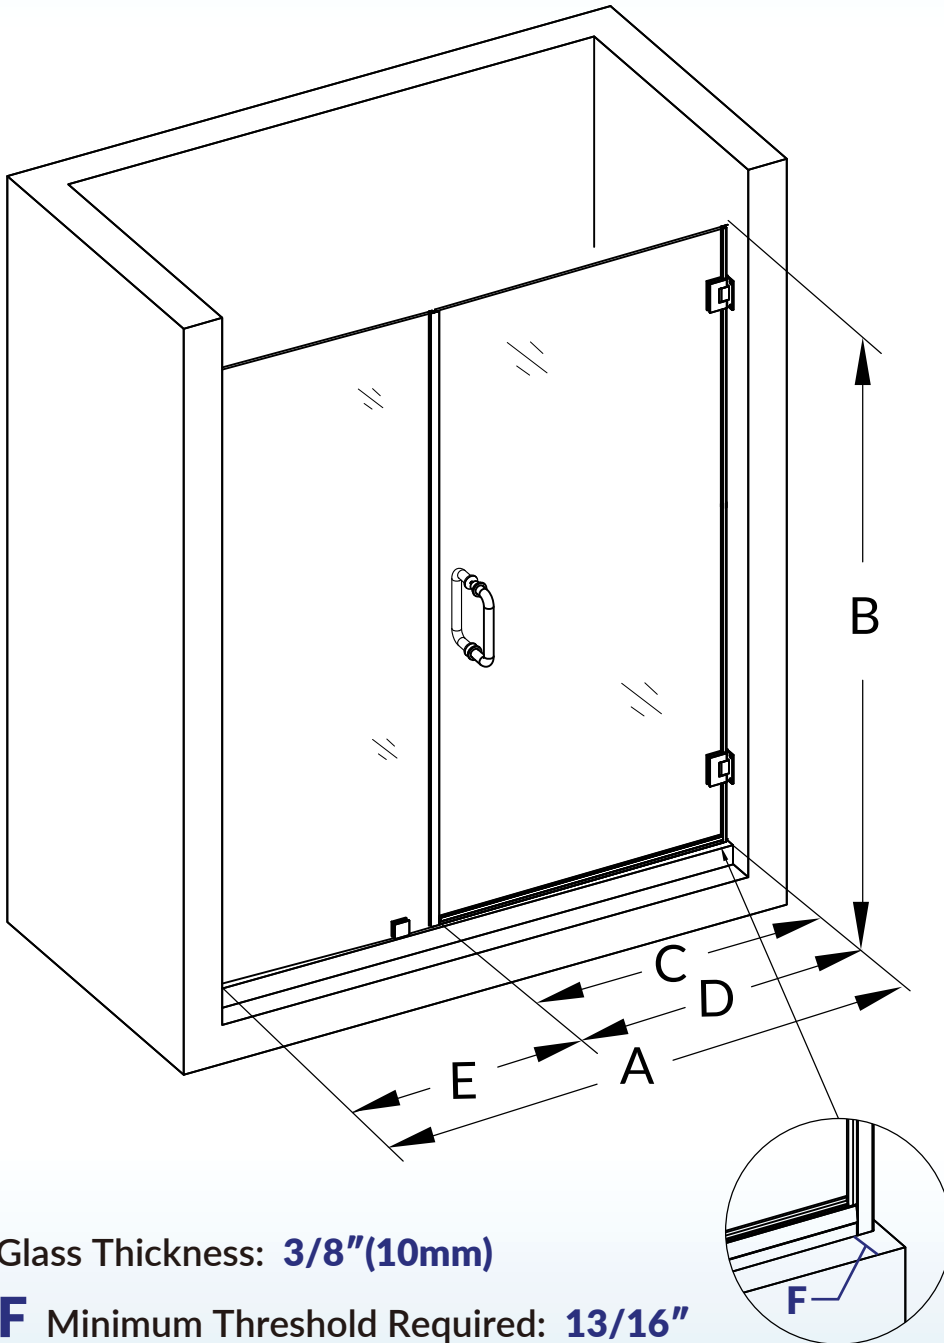

WOODBIDGE®

Pivot Frameless Shower Door

A Model Width
54~55"

B Product Height
76"

C Access Width
30"

D Pivot shower door
30"

E Fixed door width
24"

Glass Thickness: **3/8"(10mm)**

F Minimum Threshold Required: **13/16"**

IMPORTANT INFORMATION

- Specifications & Configurations are subject to change without notice
- Pls measure shower door on-site before installation

- Please note that installer(s) must be certify or warranty will be voided.
- Measurements herein supersede all others published prior to publication date shown below