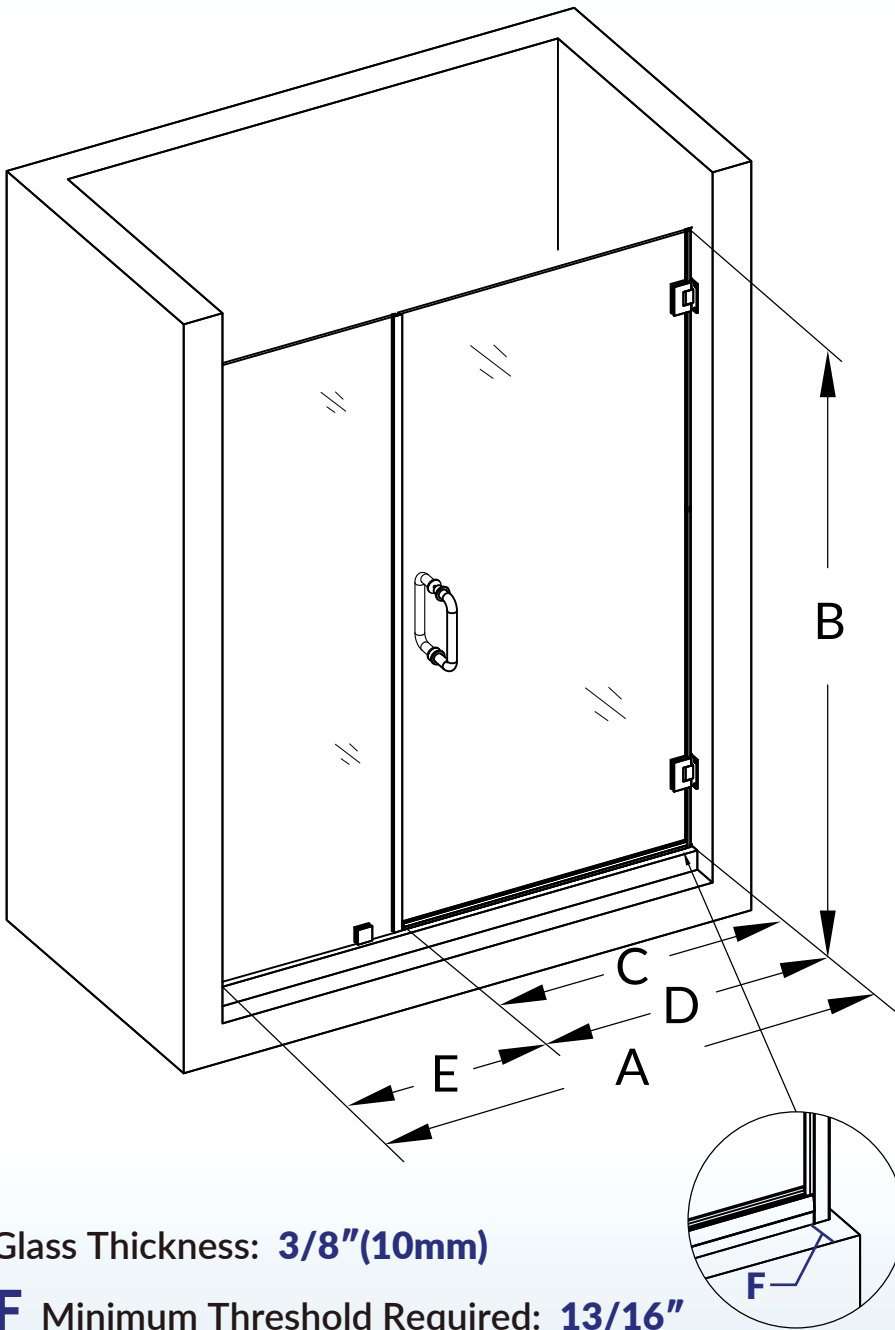

## Pivot Frameless Shower Door

**A** Model Width  
48~49"

**B** Product Height  
76"

**C** Access Width  
36"

**D** Pivot shower door  
36"

**E** Fixed door width  
12"

Glass Thickness: **3/8"(10mm)**

**F** Minimum Threshold Required: **13/16"**