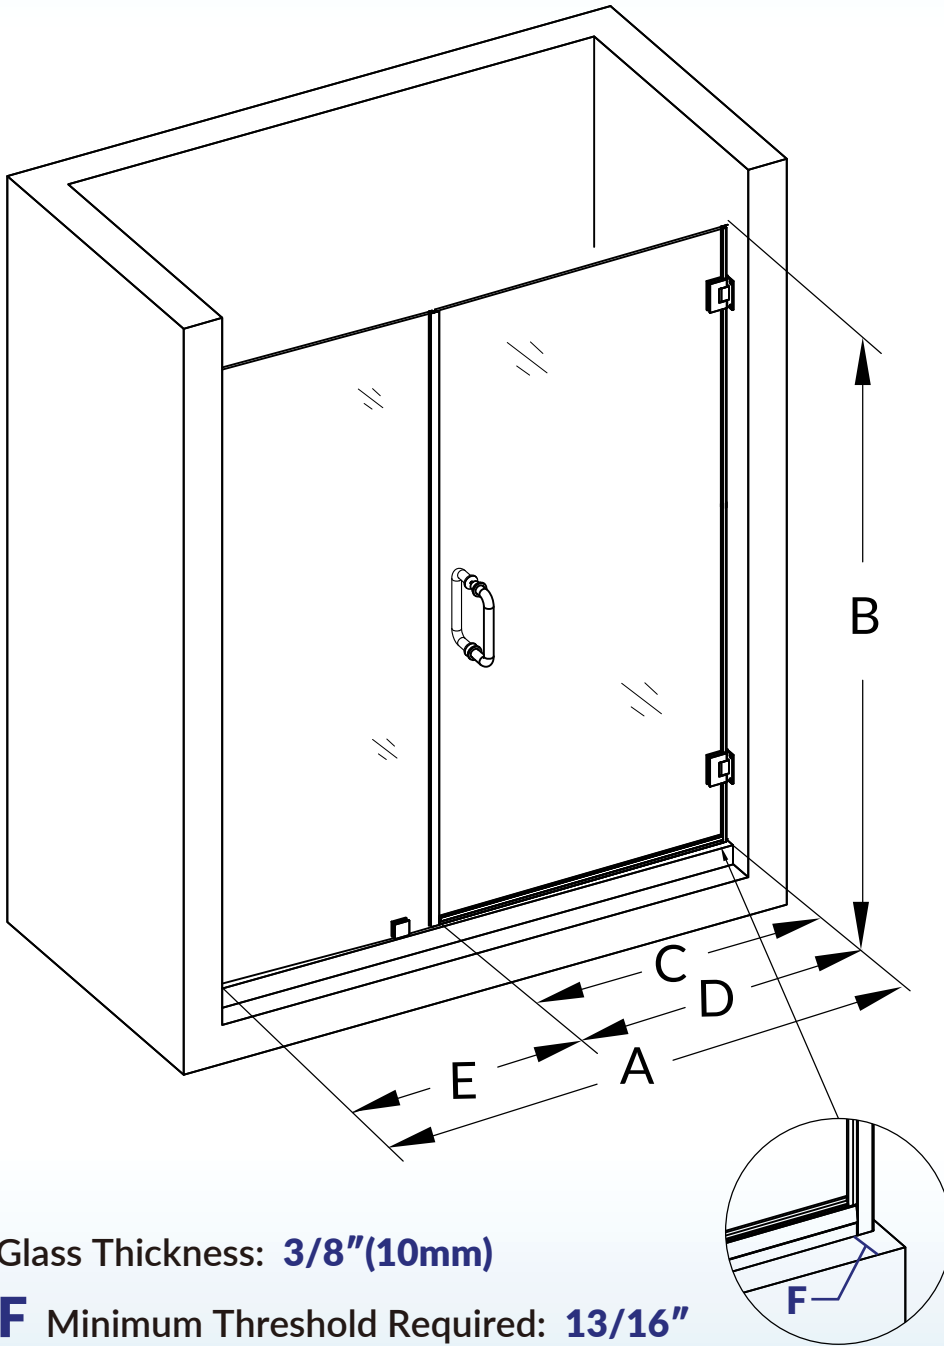

WOODBIDGE®

Pivot Frameless Shower Door

A Model Width

56~57"

B Product Height

76"

C Access Width

36"

D Pivot shower door

36"

E Fixed door width

20"

Glass Thickness: **3/8"(10mm)**

F Minimum Threshold Required: **13/16"**

IMPORTANT INFORMATION

- Specifications & Configurations are subject to change without notice
- Pls measure shower door on-site before installation