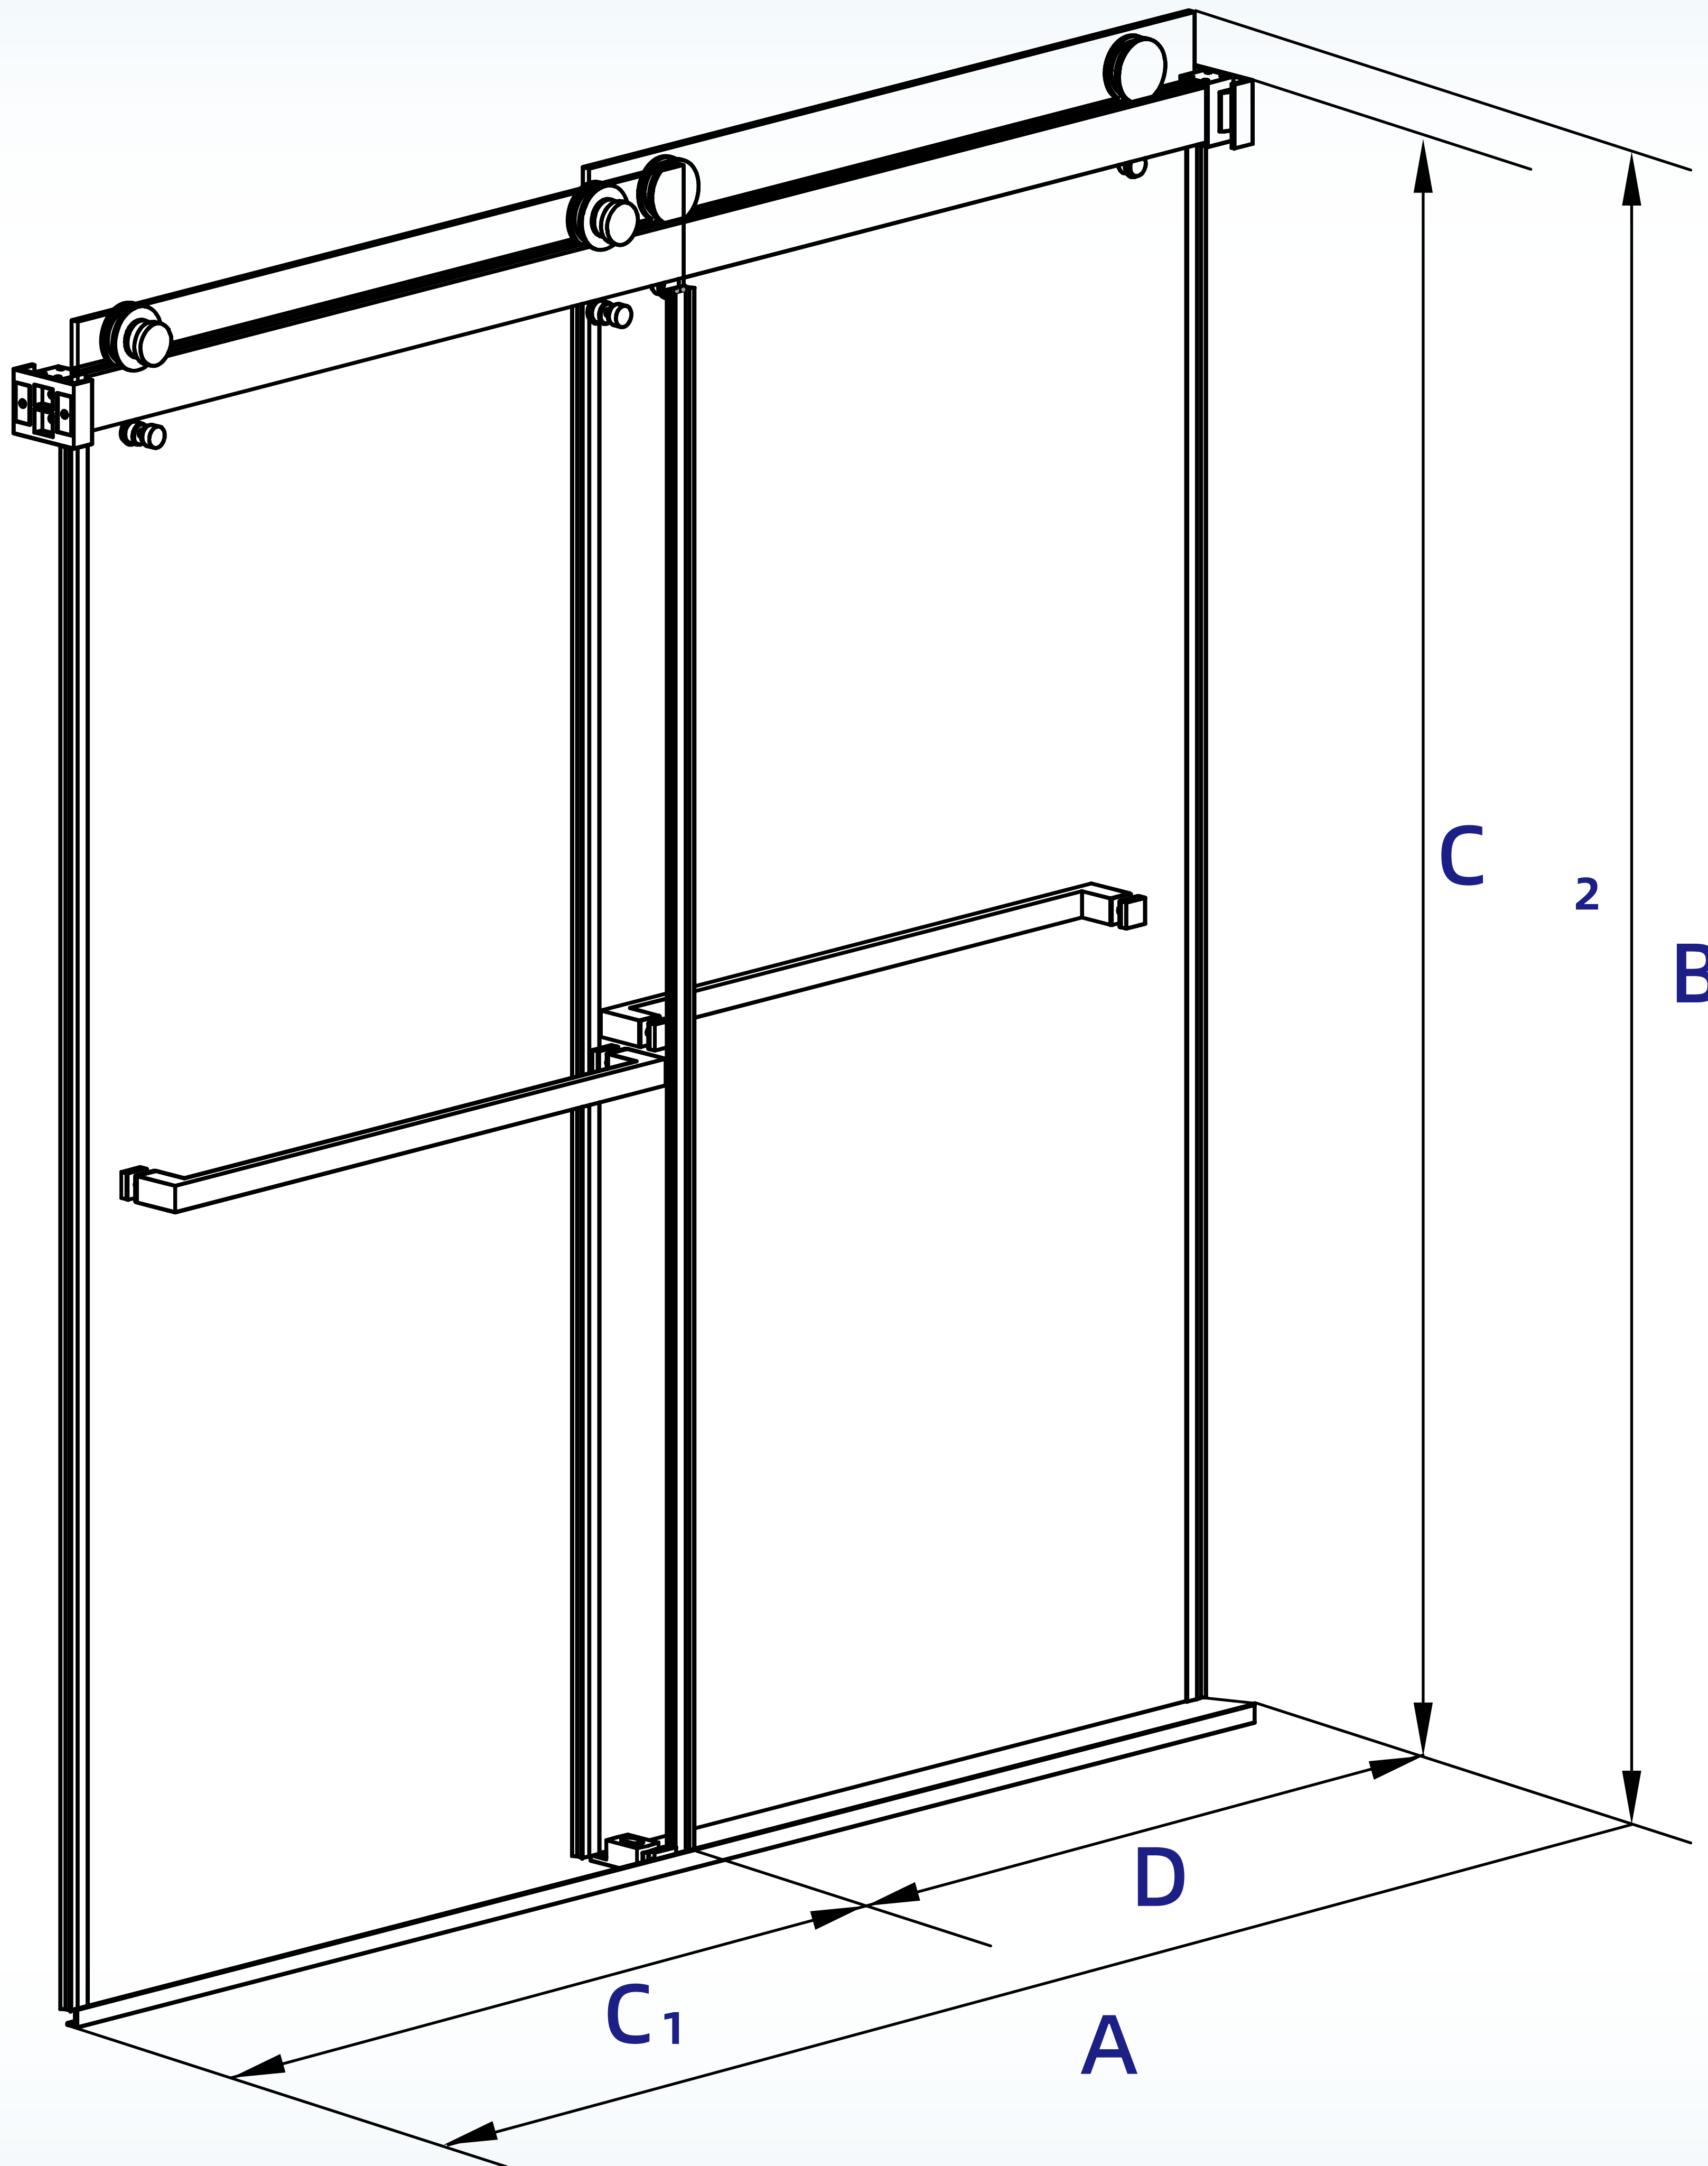

WOODBIDGE[®]

A Model Width
68"~72"

B Product Height
76"

C₁ Access Width
30-13/16"~34-13/16"

C₂ Access Height
70-15/16"

D Door Width
36-7/8"

Glass Thickness: 5/16" (8mm)
Minimum Threshold Required: 3-1/4"