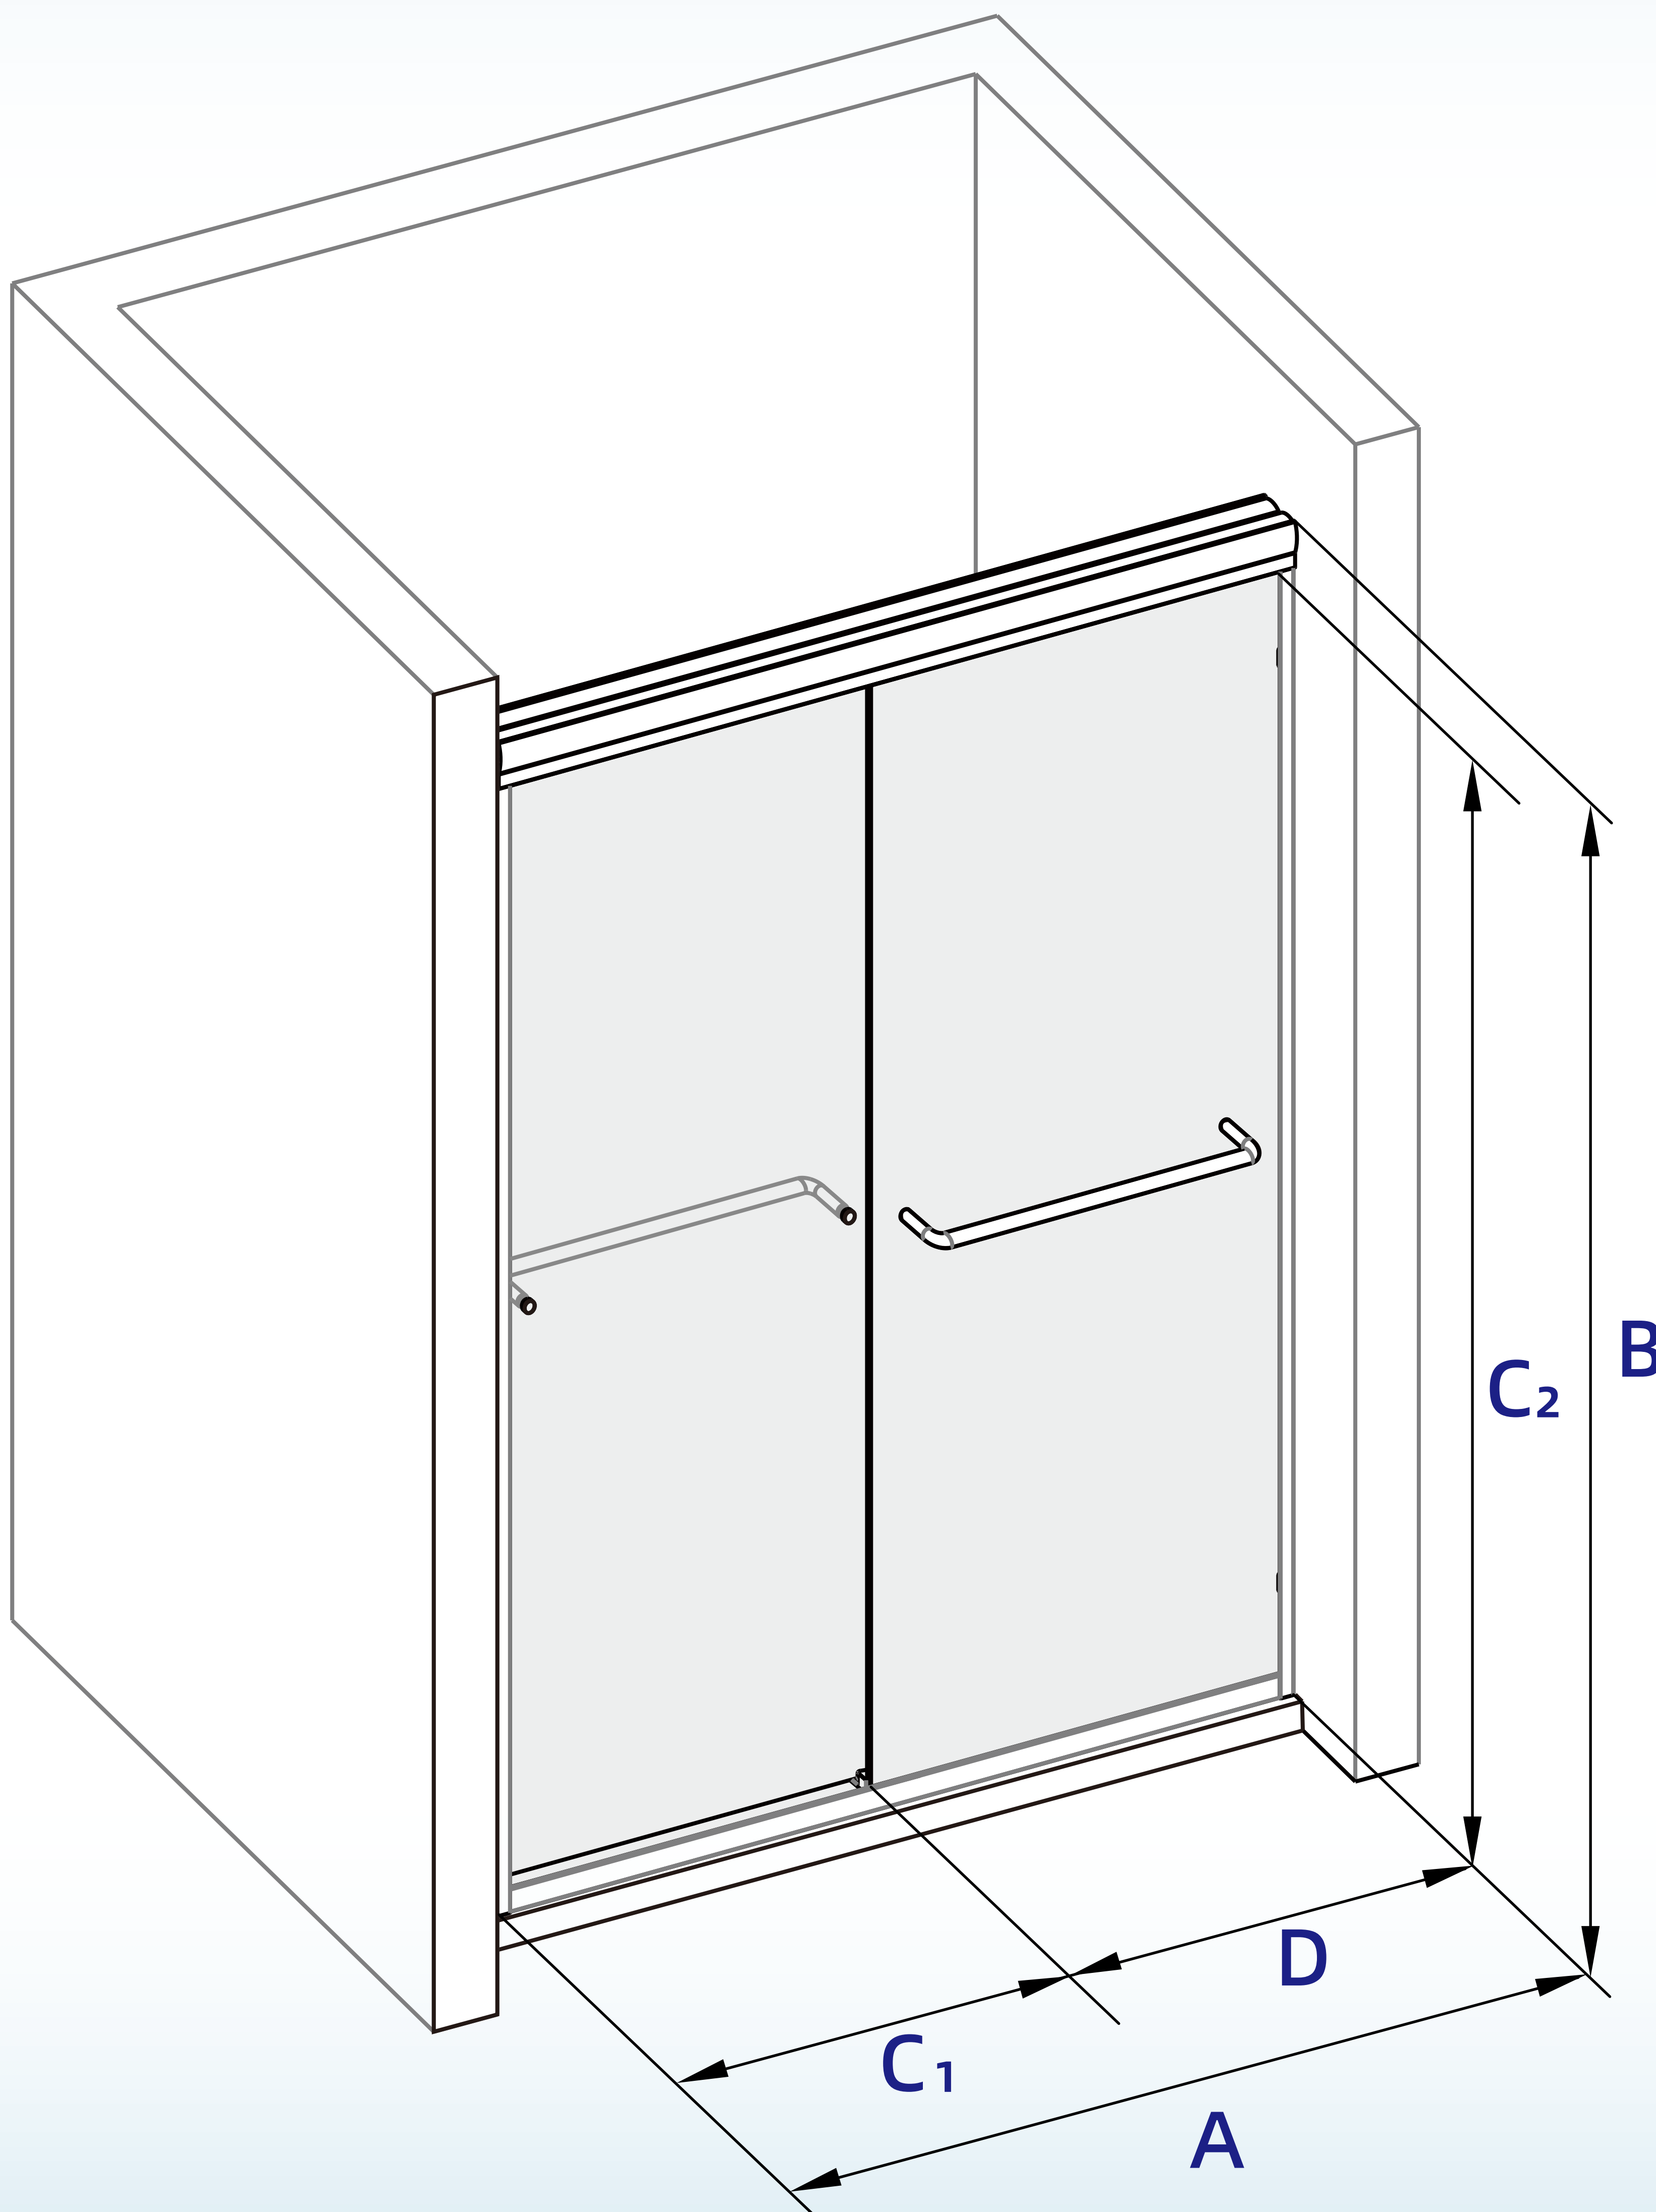

# WOODBIDGE®

**A Model Width**

44"~48"

**B Product Height**

72"

**C<sub>1</sub> Access Width**

18-1/2"~22-1/2"

**C<sub>2</sub> Access Height**

68-1/2"

**D Door Width**

24-5/8"

Glass Thickness: 1/4" (6mm)  
Minimum Threshold Required: 1-3/4"