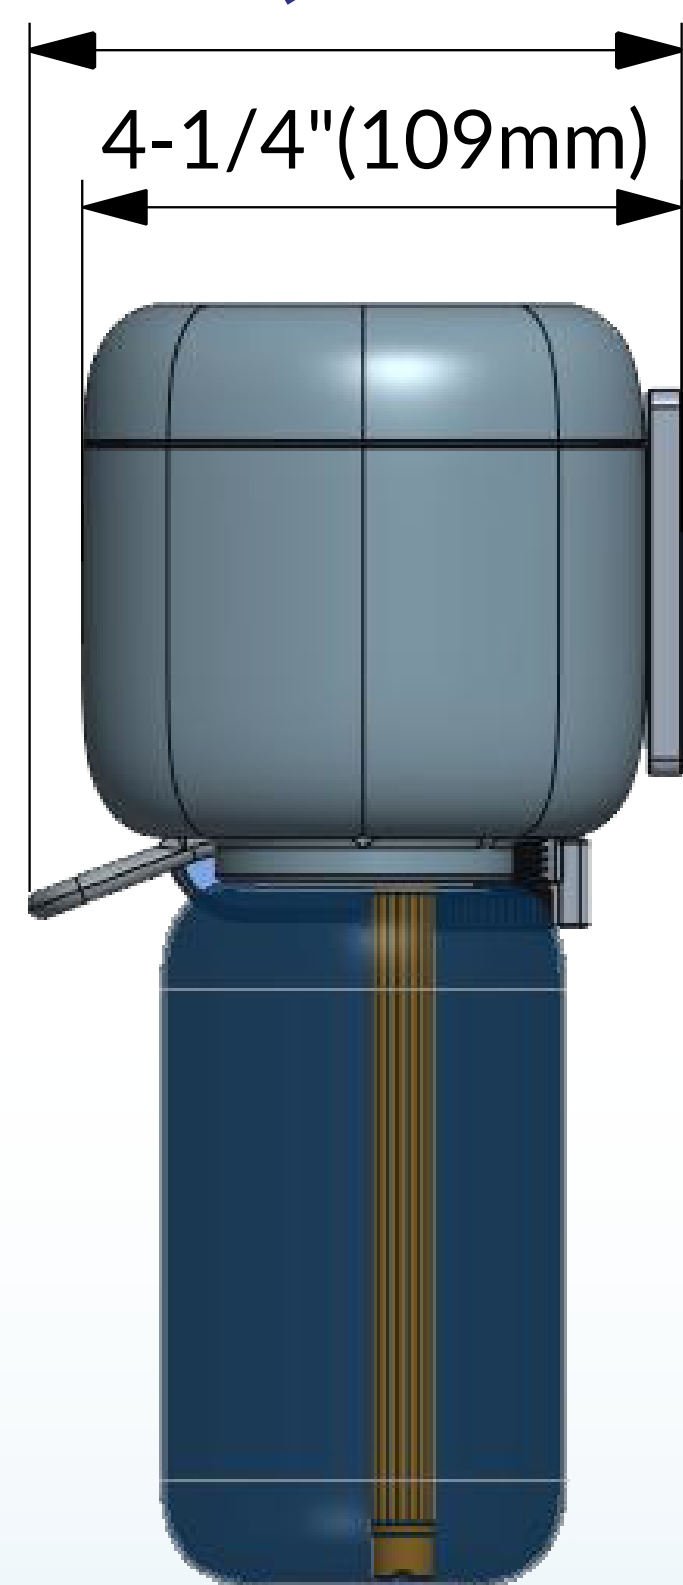

WOODBIDGE®

4-5/8"(118.5mm)

4-1/4"(109mm)

13-1/4"(337mm)

3-7/8"(97mm)

9-1/4"(234mm)

• Measurements are $\pm 3/8"$ and subject to change without notice