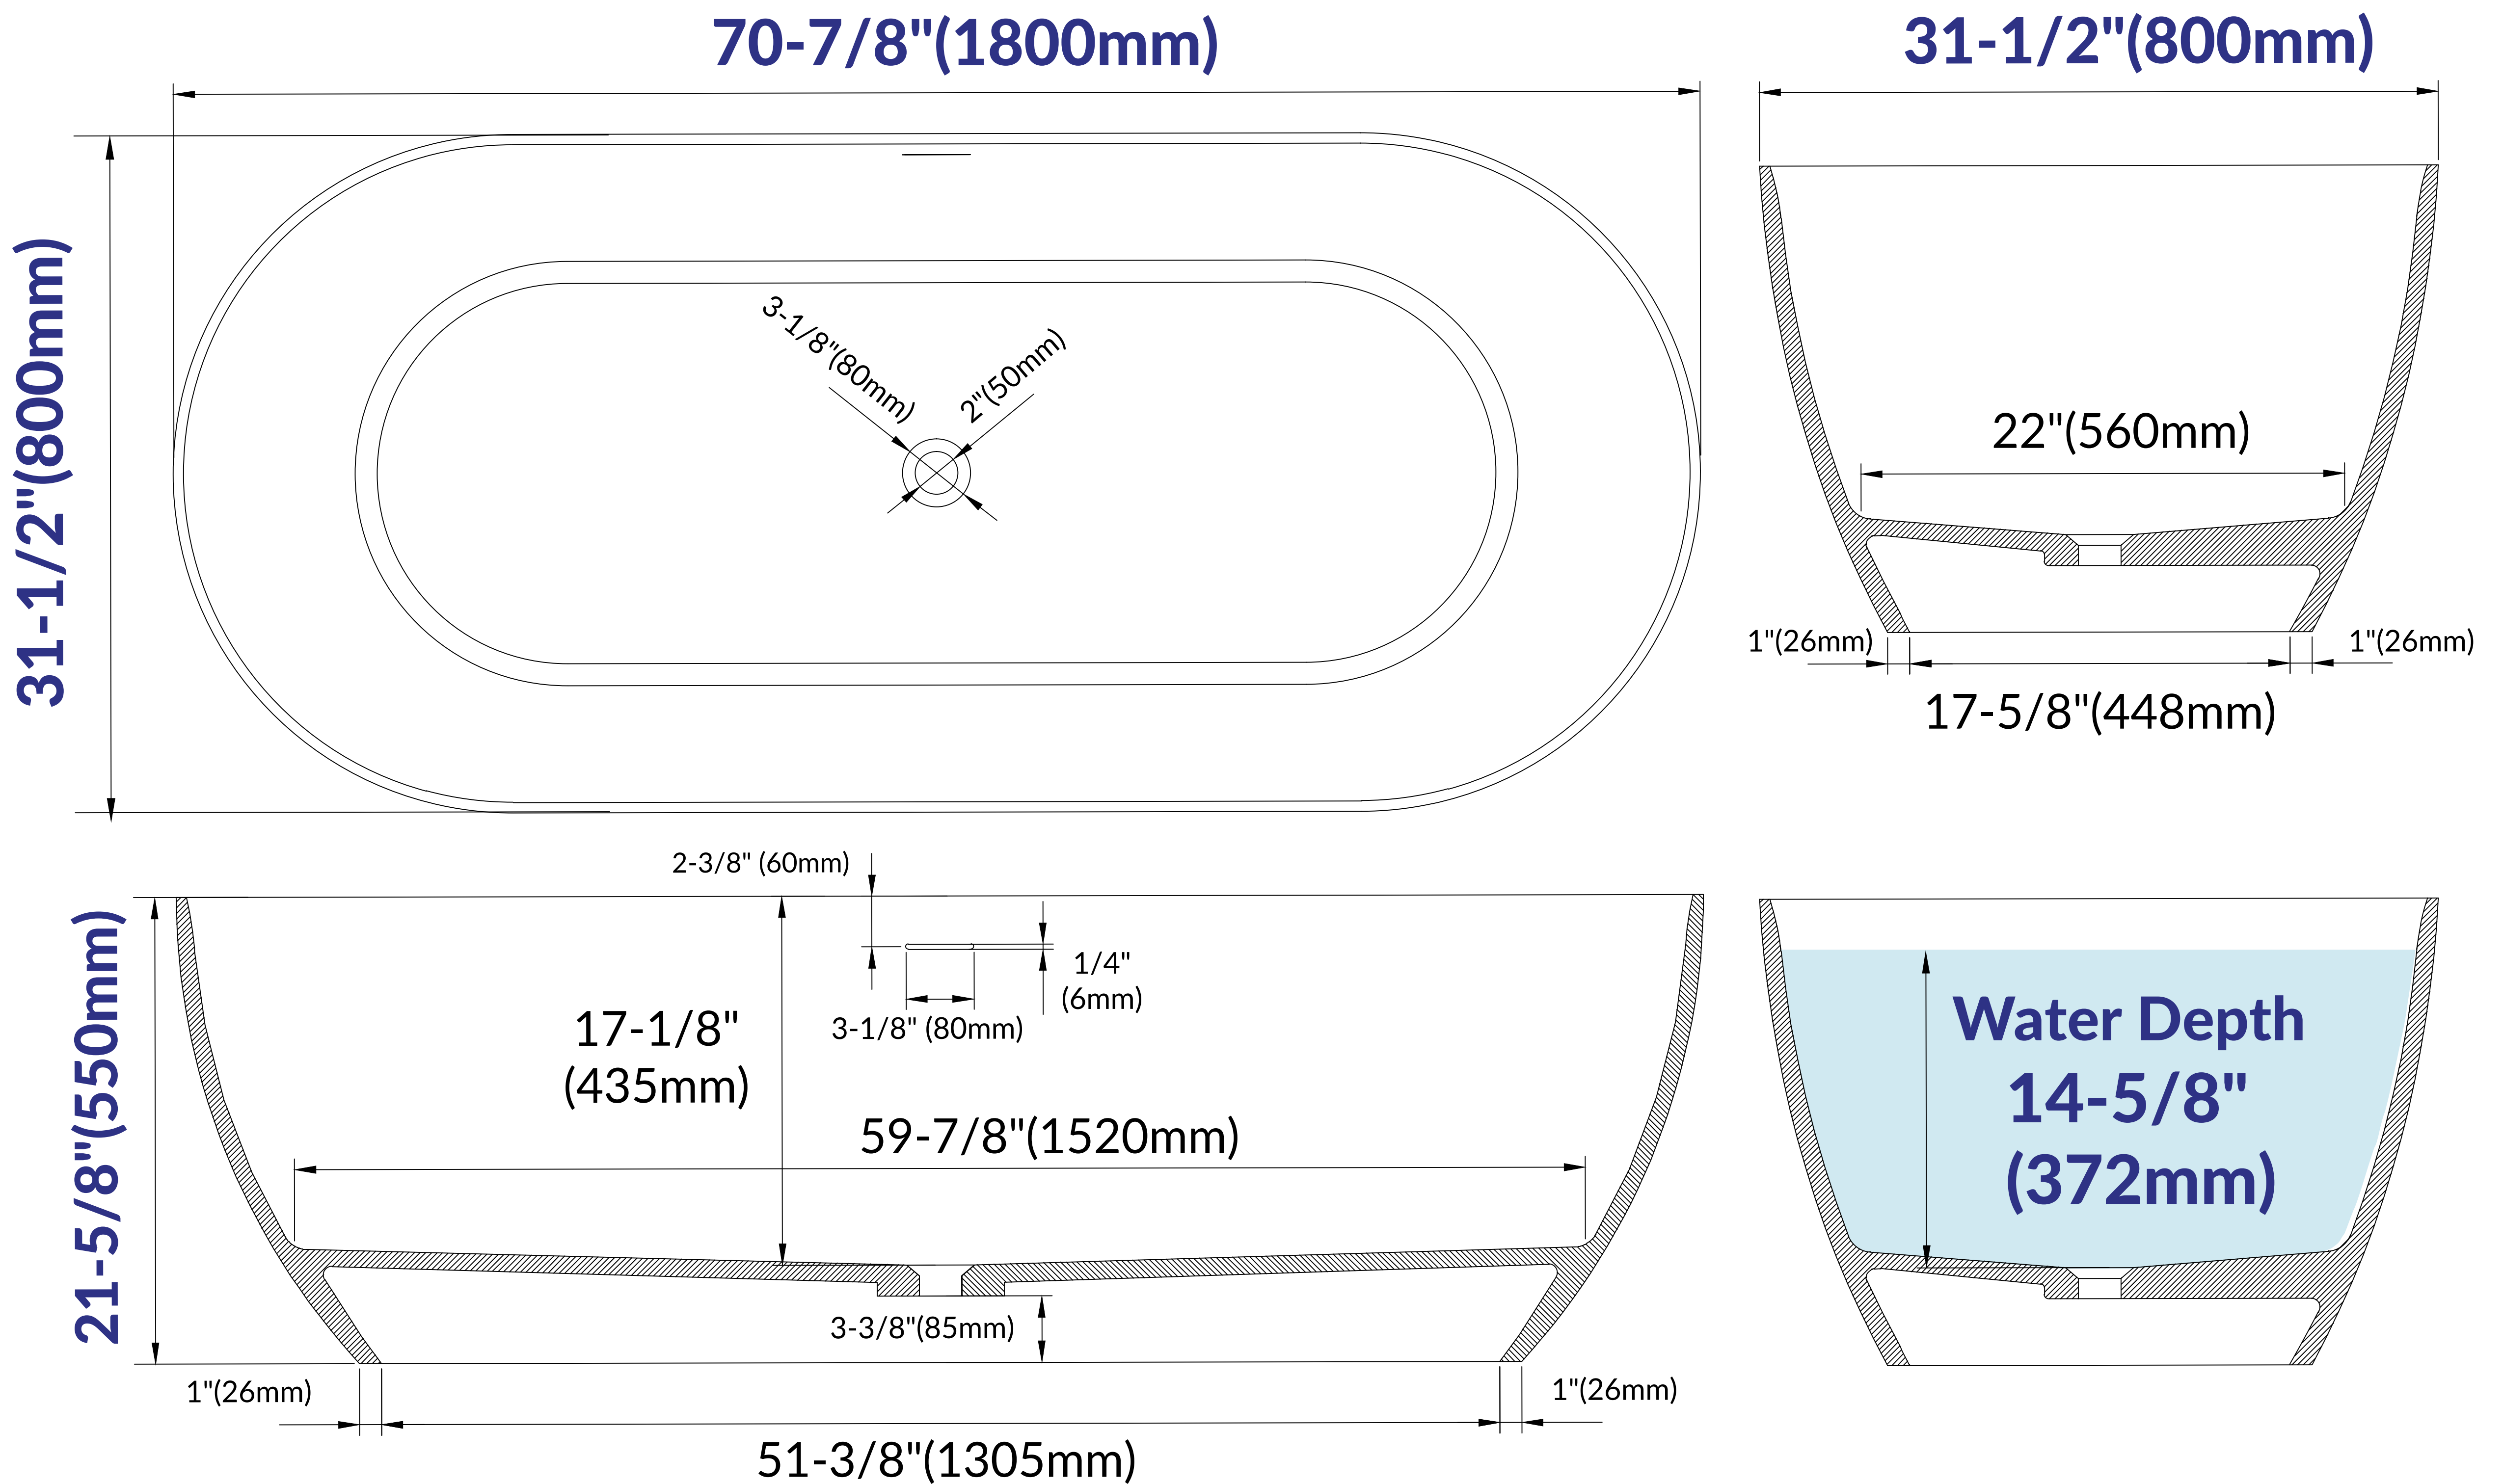

WOODBIDGE®

IMPORTANT INFORMATION

- Measurements are $\pm 1/2"$ and subject to change without notice
- Specifications & Configurations are subject to change without notice
- Please measure tub on-site before installation

- Measurements herein supersede all others published prior to publication date shown below
- Before ordering or installing, please consider future access to equipment