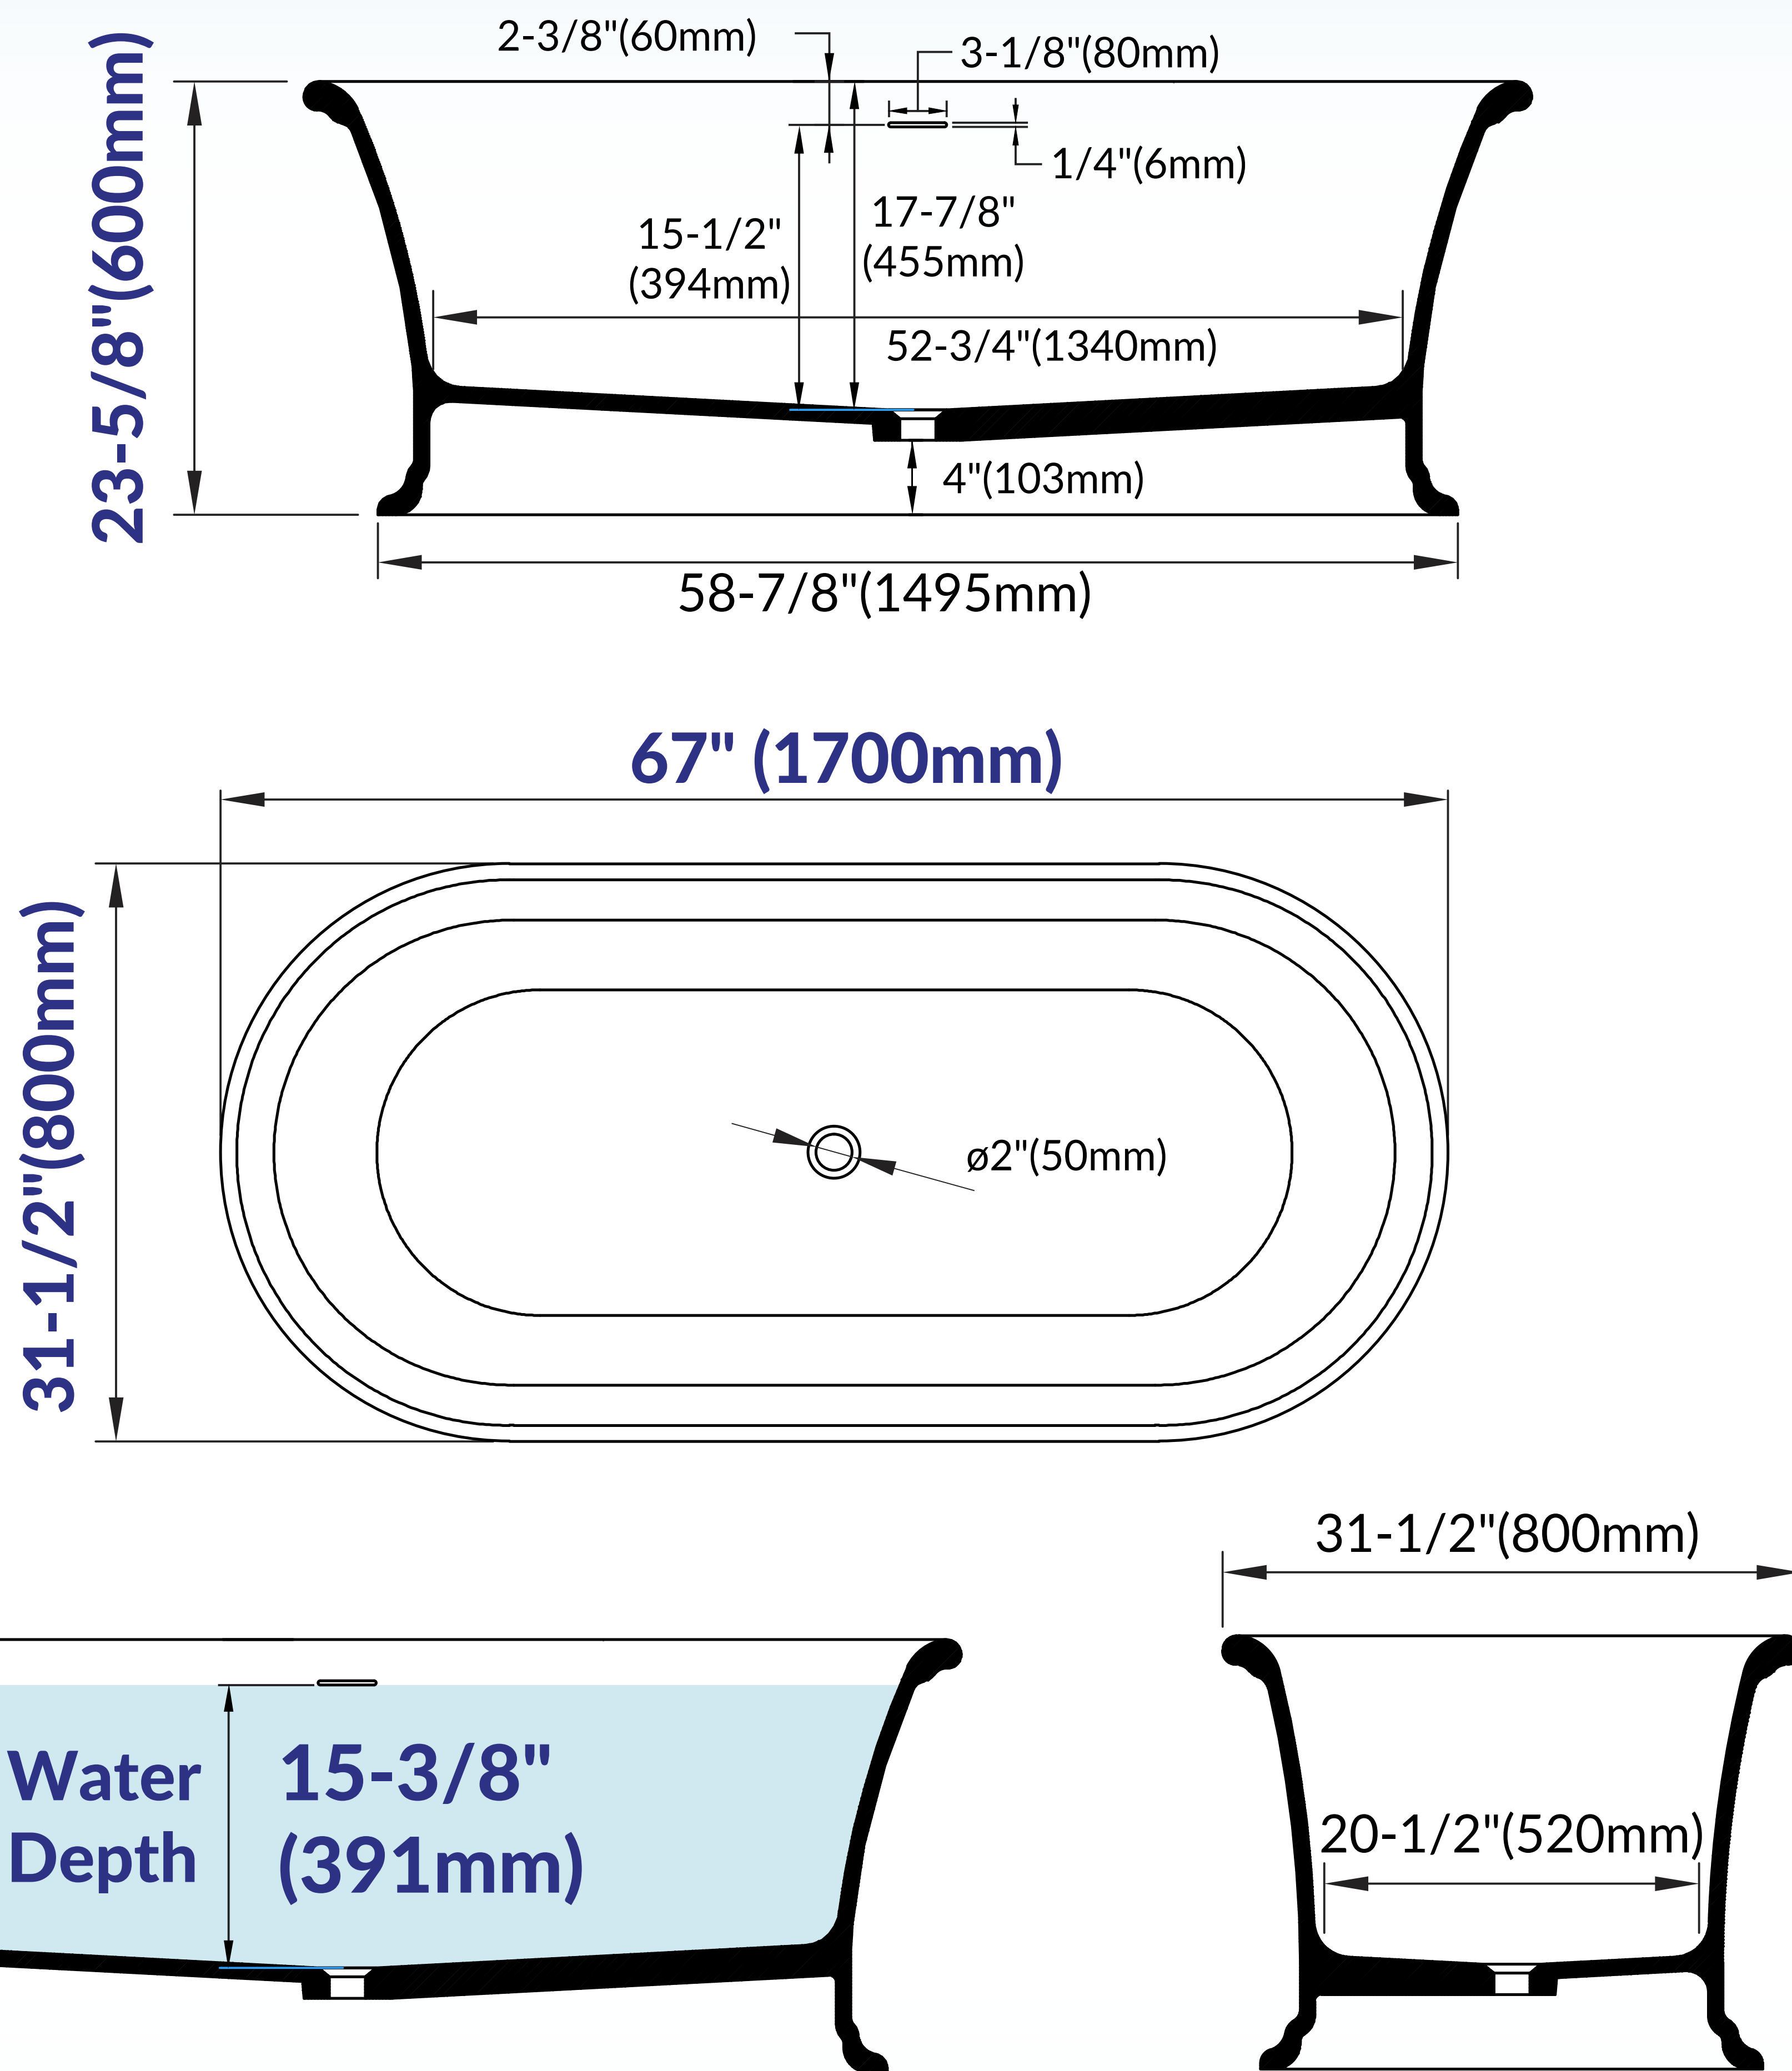

WOODBIDGE®

IMPORTANT INFORMATION

- Measurements are $\pm 1/2"$ and subject to change without notice
- Specifications & Configurations are subject to change without notice
- Please measure tub on-site before installation

- Measurements herein supersede all others published prior to publication date shown below
- Before ordering or installing, please consider future access to equipment